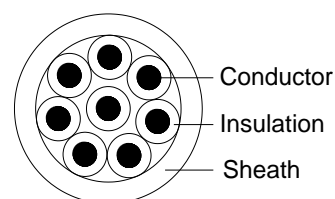

### Part No: MC148GY

Security Cable

Description	Stranded 21 AWG PACW, 8C, PVC Insulation, PVC Sheath.
Applicable Standards	AS/ACIF S008, BS4737-3.30
Suitable Applications	For inter-connecting wiring, suitable for use in Security/Intruded Alarm system; Use in low voltage/low current applications such as intercommunication.
	Not suitable for mains connection.

#### Cable Construction Drawing

#### Cable Construction Relative Parts