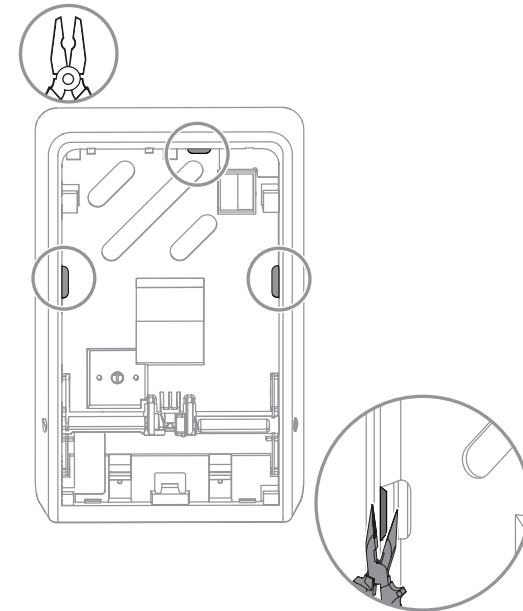

1 |

2 |

3 |

4 |

5 |

6 |

7 |

8 |

	IN DOOR USE ONLY
	10 VDC-14 VDC 20 mA
	433.42 MHz @ 10 mW maximum
	0 - 93% Non-condensing humidity
	Functional range: -20°C to +55°C (-4°F to +131°F)

Region	Agency	Certification
Europe	CE	Directive 93/68/EEC Compliance
	EMC	2014/30/EU
	LVD	2014/35/EU
	RoHS	REACH
Australia		