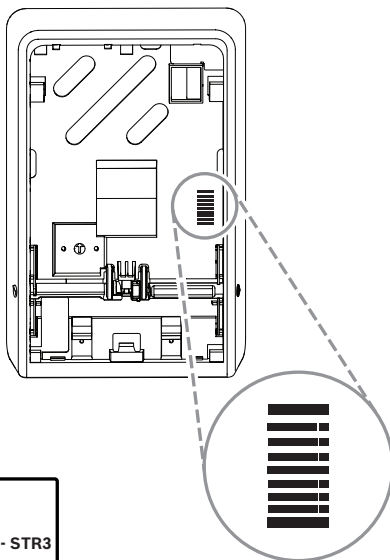

1 |

2 |

3 |

4 |

5 |

6 |

7 |

8 |

	IN DOOR USE ONLY
	10 VDC-14 VDC 20 mA
	433.42 MHz @ 10 mW maximum
	0 - 93% Non-condensing humidity
	Functional range: -20°C to +55°C (-4°F to +131°F)

Region	Agency	Certification
Europe	CE	Directive 93/68/EEC Compliance
	EMC	2014/30/EU
	LVD	2014/35/EU
	RoHS	REACH
Australia		