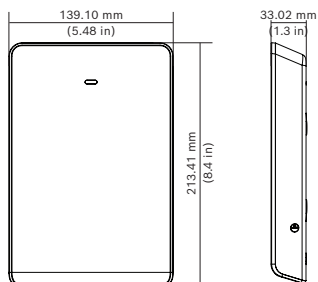

1 |

2 |

3 |

4 |

5 |

6 |

7 |

8 |

	IN DOOR USE ONLY
	10 VDC-14 VDC 20 mA
	433.42 MHz @ 10 mW maximum
	0 - 93% Non-condensing humidity
	Functional range: -20°C to +55°C (-4°F to +131°F)

Region	Agency	Certification
Europe	CE	Directive 93/68/EEC Compliance
	EMC	2014/30/EU
	LVD	2014/35/EU
	RoHS	REACH
Australia		