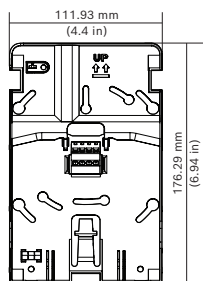

1 |

2 |

3 |

4 |

5 |

6 |

7 |

8 |

	IN DOOR USE ONLY
	10 VDC-14 VDC 20 mA
	433.42 MHz @ 10 mW maximum
	0 - 93% Non-condensing humidity
	Functional range: -20°C to +55°C (-4°F to +131°F)

Region	Agency	Certification
Europe	CE	Directive 93/68/EEC Compliance
	EMC	2014/30/EU
	LVD	2014/35/EU
	RoHS	REACH
Australia		