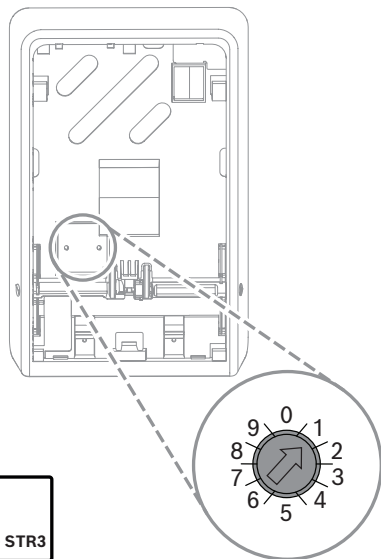

1 |

2 |

3 |

4 |

5 |

6 |

7 |

8 |

	IN DOOR USE ONLY
	10 VDC-14 VDC 20 mA
	433.42 MHz @ 10 mW maximum
	0 - 93% Non-condensing humidity
	Functional range: -20°C to +55°C (-4°F to +131°F)

Region	Agency	Certification
Europe	CE	Directive 93/68/EEC Compliance
	EMC	2014/30/EU
	LVD	2014/35/EU
	RoHS	REACH
Australia		