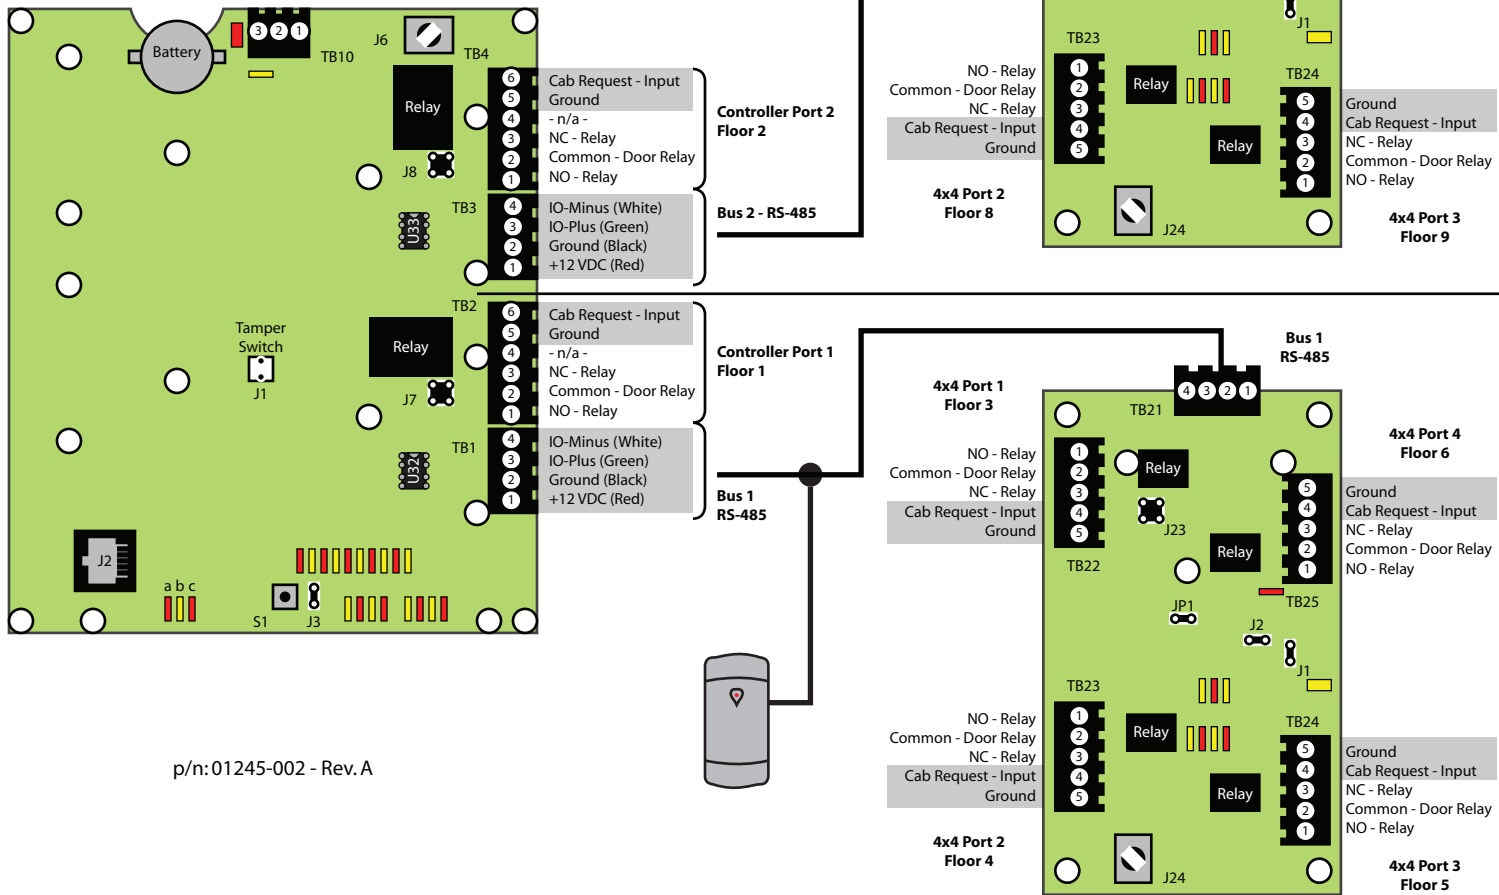

Mercury Powered NXT-2D Elevator Control Installation Drawing

p/n:01245-002 - Rev.A