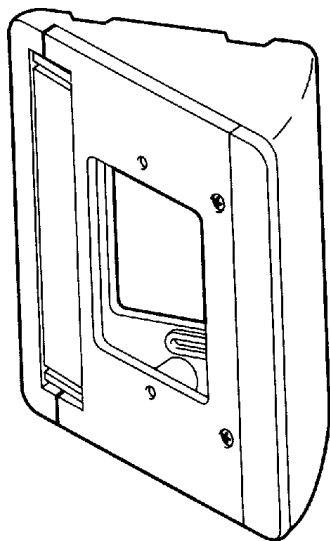

KAW-D

30 Degree Angle Box for Video Door Station

KAW-D**USE WITH THESE VIDEO DOOR STATIONS:**

- KA-DA: Color Sentry fixed camera, silver
- KA-DAR: Color Sentry Tilt camera, silver
- MY-CA: MY Series PanTilt camera, black
- MY-DS: MY Series fixed camera, brown
- MK-DS: MK Series fixed camera, black

DESCRIPTION:

The KAW-D is a 30° mounting box for Aiphone surface mounted video door stations. It is perfect for applications where the camera must be mounted to either the right or left of a wide doorway. The KAW-D is constructed of ABS plastic and mounts to a single gang box.

SPECIFICATIONS:

Mounting:	Single Gang box
Material:	ABS Plastic
Color:	Charcoal Gray
Faceplate angle:	30°
Dimensions:	5-5/8"H x 4-1/8"W

FEATURES:

- Can be installed with any Aiphone surface mount video door station
- Angles video door stations outward by 30°
- Can mount to either right or left of door
- Hinged faceplate for mounting door station
- Made of durable ABS plastic
- Mounts to a single gang box