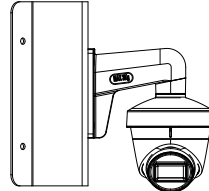

Specification

Camera	
Image Sensor	5 megapixel progressive scan CMOS
Signal System	PAL/NTSC
Resolution	2560 (H) × 1944 (V)
Min. Illumination	Color: 0.003 Lux@(F1.2, AGC ON), 0 Lux with IR
Frame Rate	TVI: 2 MP@25fps, 2 MP@30fps, 4 MP@25fps, 4 MP@30fps, 5 MP@20fps AHD: 4 MP@25fps, 4 MP@30fps, 5 MP@20fps CVI: 4 MP@25fps, 4 MP@30fps CVBS: PAL, NTSC
Shutter Time	PAL: 1/25 s to 1/50,000 s NTSC: 1/30 s to 1/50,000 s
Lens	2.8 mm, 3.6 mm, 6 mm, 8 mm, 12 mm fixed lens
Horizontal Field of View	98° (2.8 mm), 78° (3.6 mm), 48° (6 mm), 37° (8 mm), 23° (12 mm)
Lens Mount	M12
Day & Night	IR cut filter
Angle Adjustment (Bracket)	Pan: 0° to 360°, Tilt: 0° to 75°, Rotate: 0° to 360°
Synchronization	Internal synchronization
WDR (Wide Dynamic Range)	≥ 130 dB
Menu	
AGC	Yes
Day/Night Mode	Auto/Color/BW (Black and White)
White Balance	Auto/Manual
BLC (Backlight Compensation)	Yes
WDR	Yes
3D DNR	Level 1 to 9
Privacy Mask	4 programmable privacy masks
Motion Detection	4 programmable areas
Language	English
Functions	Brightness, Sharpness, 3D DNR, Mirror, Smart IR
Interface	
Video Output	1 HD analog output
Switch Button	TVI/AHD/CVI/CVBS
General	
Operating Conditions	-40 °C to 60 °C (-40 °F to 140 °F), humidity: 90% or less (non-condensing)
Power Supply	12 VDC ±25% <i>*You are recommended to use one power adapter to supply the power for one camera.</i>
Power Consumption	Max. 5.8 W
Protection Level	IP67
Material	Enclosure: Plastic Main body: Metal
IR Range	Up to 60 m
Communication	Up the coax, Protocol: HIKVISION-C (TVI output)
Dimensions	Φ 109.82 mm × 91.03 mm (Φ 4.32" × 3.6")
Weight	Approx. 310 g (0.68 lb.)

Order Model

DS-2CE78H8T-IT3F

Dimension

Accessory

DS-1272ZJ-110-TRS
Wall Mount

DS-1275ZJ-SUS
Vertical Pole Mount

DS-1276ZJ-SUS
Corner Mount

DS-1281ZJ-S
Inclined Ceiling Mount