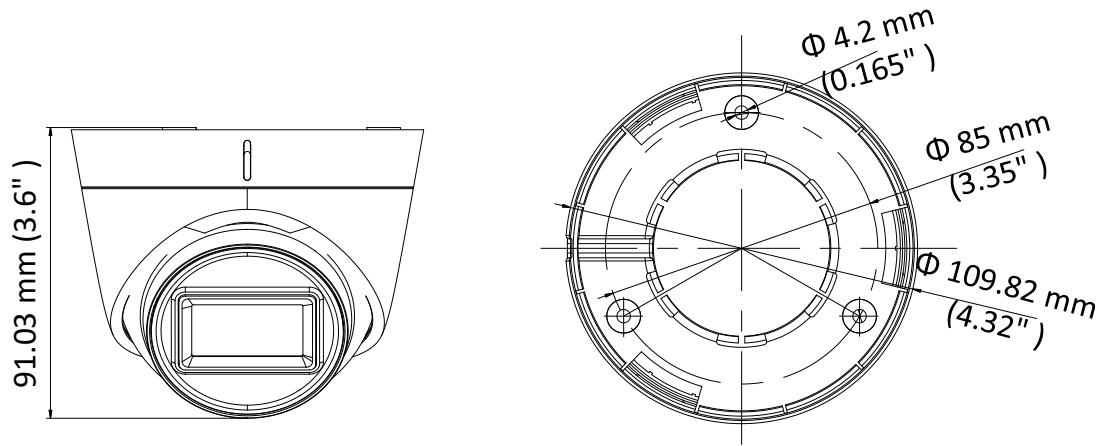

Order Model

DS-2CE78H8T-IT3F

Dimension