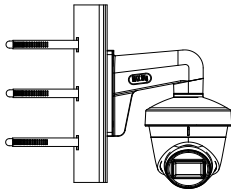

Specification

Camera	
Image Sensor	5 megapixel progressive scan CMOS
Signal System	PAL/NTSC
Resolution	2560 (H) × 1944 (V)
Min. Illumination	Color: 0.003 Lux@(F1.2, AGC ON), 0 Lux with IR
Frame Rate	TVI: 2 MP@25fps, 2 MP@30fps, 4 MP@25fps, 4 MP@30fps, 5 MP@20fps AHD: 4 MP@25fps, 4 MP@30fps, 5 MP@20fps CVI: 4 MP@25fps, 4 MP@30fps CVBS: PAL, NTSC
Shutter Time	PAL: 1/25 s to 1/50,000 s NTSC: 1/30 s to 1/50,000 s
Lens	2.8 mm, 3.6 mm, 6 mm, 8 mm, 12 mm fixed lens
Horizontal Field of View	98° (2.8 mm), 78° (3.6 mm), 48° (6 mm), 37° (8 mm), 23° (12 mm)
Lens Mount	M12
Day & Night	IR cut filter
Angle Adjustment (Bracket)	Pan: 0° to 360°, Tilt: 0° to 75°, Rotate: 0° to 360°
Synchronization	Internal synchronization
WDR (Wide Dynamic Range)	≥ 130 dB
Menu	
AGC	Yes
Day/Night Mode	Auto/Color/BW (Black and White)
White Balance	Auto/Manual
BLC (Backlight Compensation)	Yes
WDR	Yes
3D DNR	Level 1 to 9
Privacy Mask	4 programmable privacy masks
Motion Detection	4 programmable areas
Language	English
Functions	Brightness, Sharpness, 3D DNR, Mirror, Smart IR
Interface	
Video Output	1 HD analog output
Switch Button	TVI/AHD/CVI/CVBS
General	
Operating Conditions	-40 °C to 60 °C (-40 °F to 140 °F), humidity: 90% or less (non-condensing)
Power Supply	12 VDC ±25% <i>*You are recommended to use one power adapter to supply the power for one camera.</i>
Power Consumption	Max. 5.8 W
Protection Level	IP67
Material	Enclosure: Plastic Main body: Metal
IR Range	Up to 60 m
Communication	Up the coax, Protocol: HIKVISION-C (TVI output)
Dimensions	Φ 109.82 mm × 91.03 mm (Φ 4.32" × 3.6")
Weight	Approx. 310 g (0.68 lb.)

Order Model

DS-2CE78H8T-IT3F

Dimension

Accessory

DS-1272ZJ-110-TRS
Wall Mount

DS-1275ZJ-SUS
Vertical Pole Mount

DS-1276ZJ-SUS
Corner Mount

DS-1281ZJ-S
Inclined Ceiling Mount