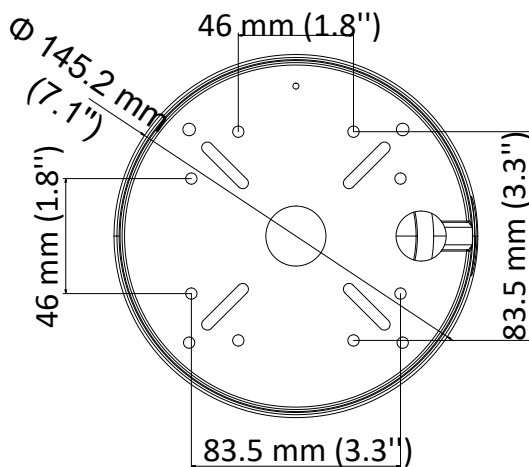

Order Model

DS-2CE59H8T-AVPIT3ZF

Dimension