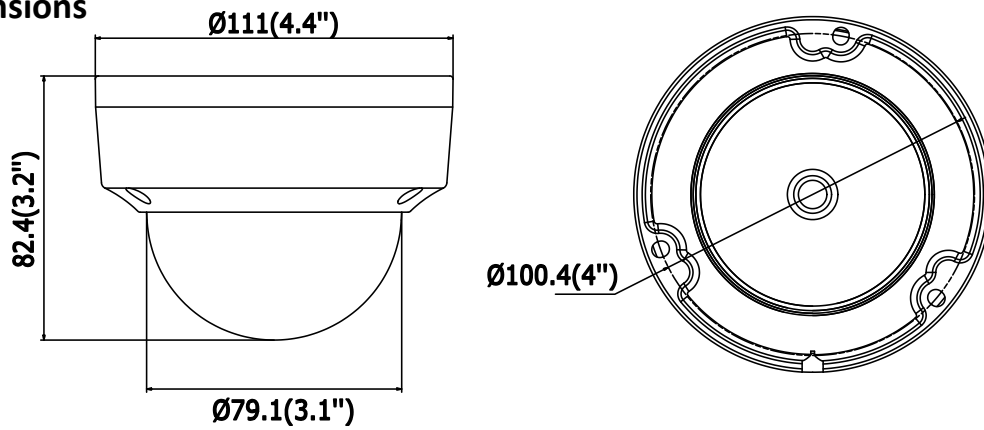

Dimensions

Unit: mm

Accessories

Distributed by

Distributed by:

www.netdigital.com.au