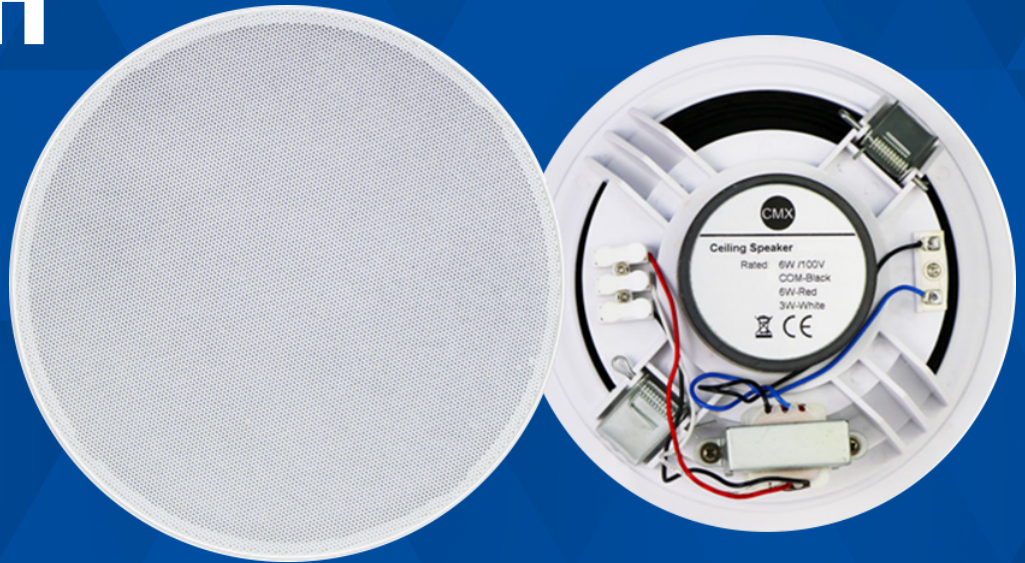

AUDIO SYSTEMS

CSK-66H

6.5" Speaker

Ideal for Background Music and PA use

Features:

- Commercial ceiling speaker with transformer
- 6.5" ceiling speaker, Frameless design
- Ideal for school, office, hotel and airport background music system
- Rated power output 3W-6W at 100V
- ABS enclosure and metal grille in white
- In-ceiling quick installation by spring clip

Specifications:

Model	CSK-66H
Description	6.5" Ceiling Speaker
Power Taps	6-3W
Frequency Response	100-15KHz
SPL (@1W/m)	93±3dB
Speaker Unit	6.5" full range paper cone
Cut-out Size	Ø 165mm
Dimension	Ø 188×76mm
Material	ABS enclosure and metal grille in white
Weight	0.7kg