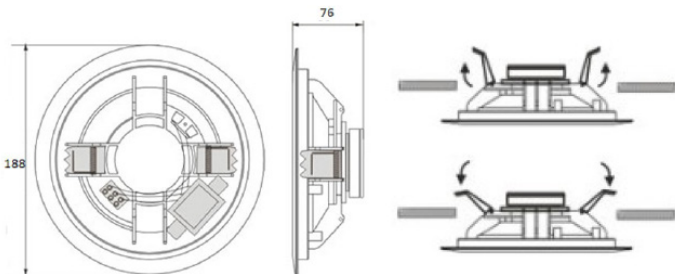

AUDIO SYSTEMS

CSK-66H

6.5" Speaker

Ideal for Background Music and PA use

Features:

- Commercial ceiling speaker with transformer
- 6.5" ceiling speaker, Frameless design
- Ideal for school, office, hotel and airport background music system
- Rated power output 3W-6W at 100V
- ABS enclosure and metal grille in white
- In-ceiling quick installation by spring clip

Specifications:

Model	CSK-66H
Description	6.5" Ceiling Speaker
Power Taps	6-3W
Frequency Response	100-15KHz
SPL (@1W/m)	93±3dB
Speaker Unit	6.5" full range paper cone
Cut-out Size	Ø 165mm
Dimension	Ø 188×76mm
Material	ABS enclosure and metal grille in white
Weight	0.7kg