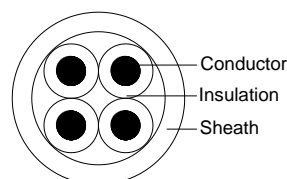

garland
cables

pro series

Industrial / Power / Data / Security / Fibre

Garland's Pro Series range is the experts' choice for high quality cables.

Part No: MC144WH

Security Cable

Description	Stranded 21AWG PACW, 4C, PVC Insulation, PVC Sheath.
Applicable Standards	AS/ACIF S008, BS4737-3.30
Suitable Applications	For inter-connecting wiring, suitable for use in Security/Intruded Alarm system; Use in low voltage/low current applications such as intercommunication. Not suitable for mains connection.

Cable Construction Drawing

Cable Construction Relative Parts

Cable Description

Conductor	AWG	Stranding	Area(mm ²)	Diameter(mm)	Material
	21	14/0.2	0.44	0.87	PACW
Insulation	Cores : 4 Material : PVC Colour : White, Blue, Red, Black Nominal Thickness (mm) : 0.3 Nominal OD (mm) : 1.5				
Sheath	Material : PVC Colour : White Nominal Thickness (mm) : 0.5 Nominal OD (mm) : 4.7				