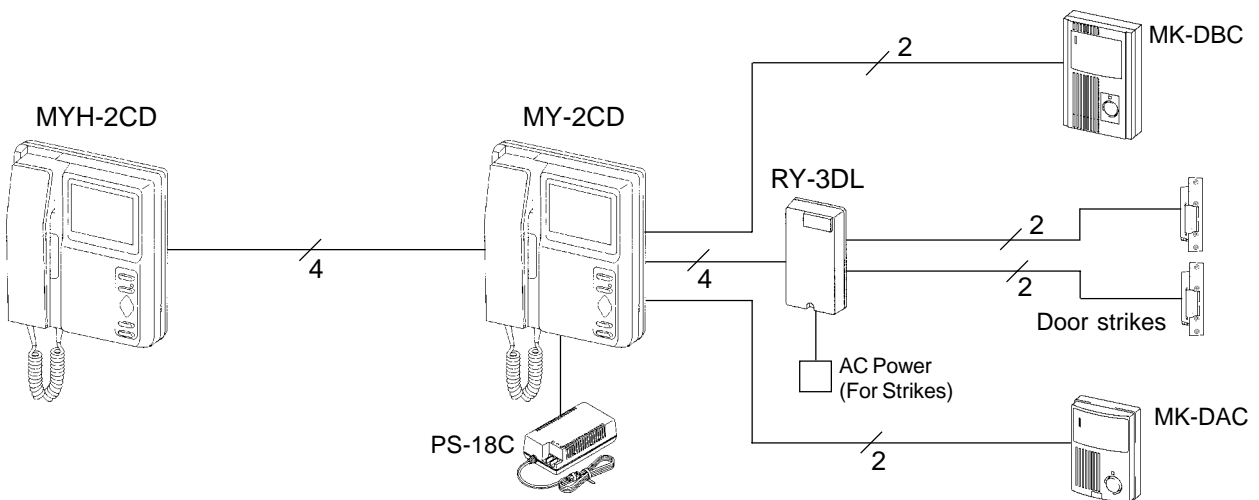

Power Supply

- PS-18C 18V DC, 2A, UL listed

BLACK & WHITE VIDEO SYSTEM:

Inside Monitors

- MY-2CD Main monitor/handset station
- MYH-2CD Sub monitor/handset station
- MY-1HD Audio-only room station

COLOR VIDEO SYSTEM

Inside Monitors

- KB-3MRD Main monitor/handset station
- KB-3HRD Sub monitor/handset station
- KB-3SD Audio-only room station

Video Door Station

- KB-DAR Surface mount, tilt

Power Supply

- PS-24E 24V DC, 2A, UL listed

MY-2CD SYSTEM LAYOUT EXAMPLE:

KB SYSTEM LAYOUT EXAMPLE: