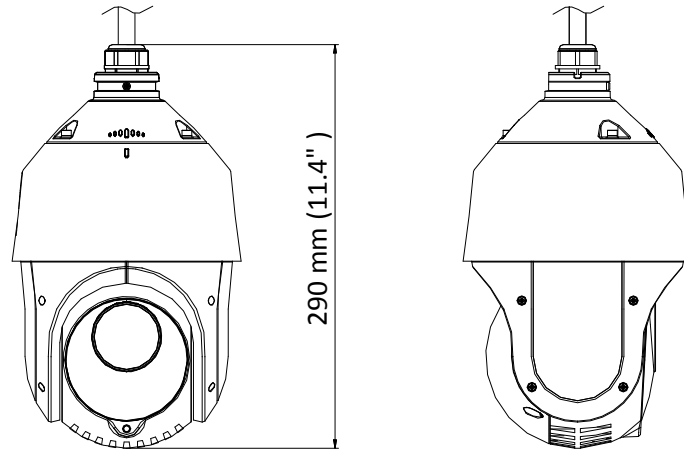

The embedded CMOS chip makes WDR, and real-time 1920 × 1080 resolution possible. With the help of the 25× optical zoom, and IR cut filter, the camera offers more details over an expansive area.

- 1/2.8" HD progressive scan CMOS
- 1920 × 1080 resolution
- 25× optical zoom, 16× digital zoom
- 120 dB true WDR (Wide Dynamic Range)
- Up to 100 m IR distance
- 3D intelligent positioning
- Switchable TVI/AHD/CVI/CVBS video outputs

Scheduled Task	Preset/Patrol/Pattern/Pan Scan/Tilt Scan/Panorama Scan/Day Mode/Night Mode/Zero Calibration/None
<b>Infrared</b>	
IR Distance	Up to 100 m
IR Intensity	Automatically adjusted depending on the zoom ratio
<b>Input/Output</b>	
Video Output	Switchable TVI/AHD/CVI/CVBS video output, (NTSC or PAL composite, BNC)
RS-485 Interface	Half-duplex mode Self-adaptive HIKVISION, Pelco-P, Pelco-D protocol
UTC function	UTC protocol (or HIKVISION-C protocol in previous DVR)
<b>General</b>	
Menu Language	English
Power	12 VDC Max.20 W (IR: 7 W)
Working Temperature	-30° C to 65° C (-22° F to 149° F)
Working Humidity	90% or less
Protection Level	IP66 standard (outdoor dome) TVS 4,000 V lightning protection, surge protection and voltage transient protection
Mounting	Various mounting modes optional
Dimension	∅ 165.9 mm × 290 mm (∅ 6.5" × 11.4")
Weight (approx.)	2 kg (4.41 lb.)

## Dimension