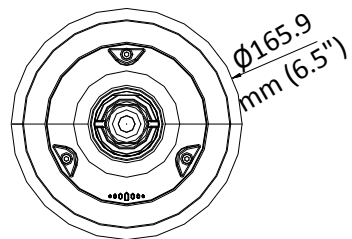

The embedded CMOS chip makes WDR, and real-time 1920 × 1080 resolution possible. With the help of the 25× optical zoom, and IR cut filter, the camera offers more details over an expansive area.

- 1/2.8" HD progressive scan CMOS
- 1920 × 1080 resolution
- 25× optical zoom, 16× digital zoom
- 120 dB true WDR (Wide Dynamic Range)
- Up to 100 m IR distance
- 3D intelligent positioning
- Switchable TVI/AHD/CVI/CVBS video outputs

Scheduled Task	Preset/Patrol/Pattern/Pan Scan/Tilt Scan/Panorama Scan/Day Mode/Night Mode/Zero Calibration/None
<b>Infrared</b>	
IR Distance	Up to 100 m
IR Intensity	Automatically adjusted depending on the zoom ratio
<b>Input/Output</b>	
Video Output	Switchable TVI/AHD/CVI/CVBS video output, (NTSC or PAL composite, BNC)
RS-485 Interface	Half-duplex mode Self-adaptive HIKVISION, Pelco-P, Pelco-D protocol
UTC function	UTC protocol (or HIKVISION-C protocol in previous DVR)
<b>General</b>	
Menu Language	English
Power	12 VDC Max.20 W (IR: 7 W)
Working Temperature	-30° C to 65° C (-22° F to 149° F)
Working Humidity	90% or less
Protection Level	IP66 standard (outdoor dome) TVS 4,000 V lightning protection, surge protection and voltage transient protection
Mounting	Various mounting modes optional
Dimension	∅ 165.9 mm × 290 mm (∅ 6.5" × 11.4")
Weight (approx.)	2 kg (4.41 lb.)

## Dimension