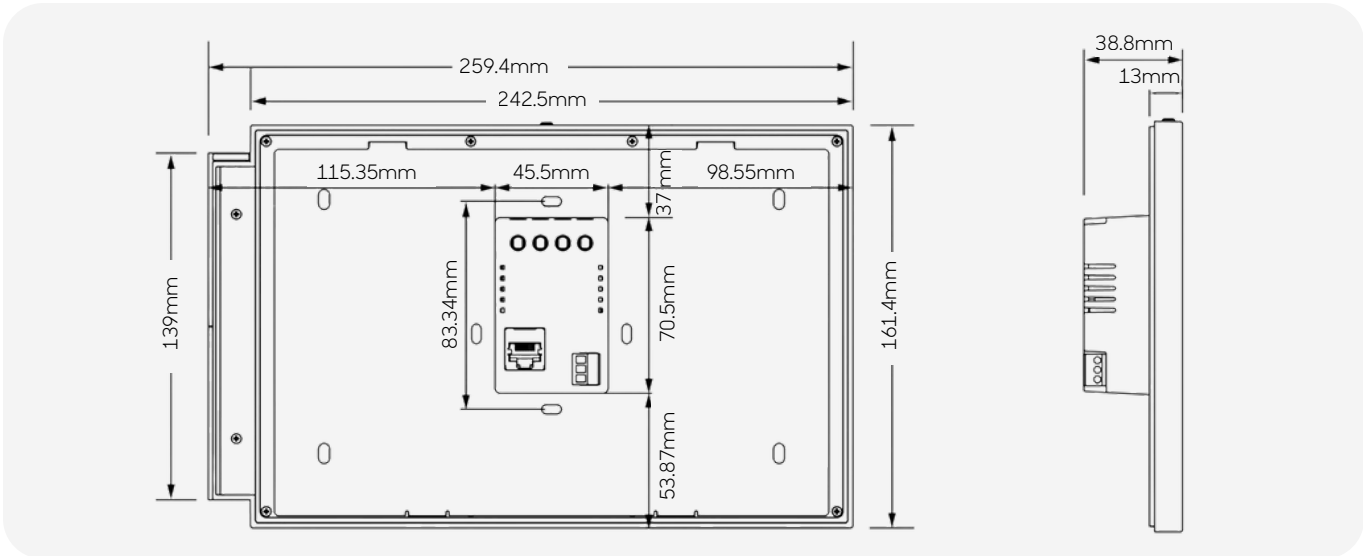

CUSTOMISABLE PHYSICAL BUTTONS

Four physical buttons can be used to control the panel and the function of each buttons can be changed by Arks application.

SPECIFICATIONS

Name	Parameter
Input Voltage	AC110V - 240V, 50/60Hz
Connection Type	Wi-Fi, Zigbee, Bluetooth
Dimensions	259 × 161 × 13mm(Without Base) 259 × 161 × 39mm(Including Base)
Operating Environment	Temperature: 0°C ~ 40°C, Humidity: 5% ~ 90% RH (Non-Condensing)
Login Method	QR Code Authentication
Display Screen	1920 × 1200 FHD 10.1-inch Touch Screen
Camera Resolution	5 MP
Storage	RAM: 2GB, ROM: 8GB
Central Control Interface	Pull-down Notification Panel Navigation Sidebar

DIMENSIONS

COMPONENT LAYOUT DIAGRAM

Disclaimer

This document provides technical specifications for the Konec Smart Control Panel 10"Max and is intended for reference only. Product specifications, features, and visuals may change without prior notice. For the most current product specifications, visit www.konec.com.au. Konec Solutions Pty Ltd makes no guarantees regarding the completeness, accuracy, or currentness of this document. Users are responsible for verifying compatibility, suitability, and compliance with local regulations before purchase, installation, or use. To the extent permitted by law, Konec Solutions disclaims any liability for direct, indirect, incidental, or consequential damages resulting from reliance on this document.