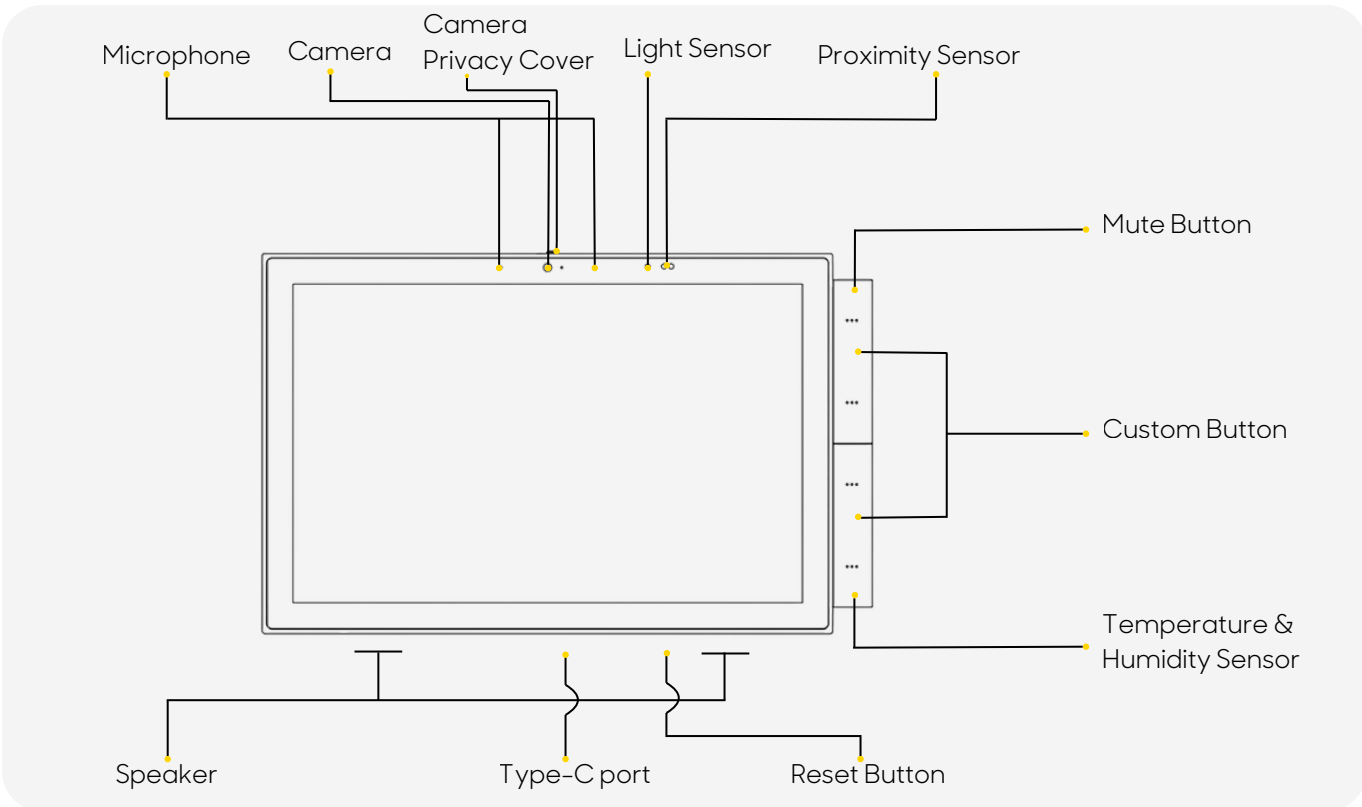

Scan the QR Code to download Arks by Konec Solutions App

FEATURES

MULTI CONTROL METHODS

All products are integrated into one screen for convenience.

VIDEO INTERCOM

At the home entrance, the Konec M29 Outdoor Station enables high-definition video communication with the indoor Control Panel, allowing remote door opening with a single touch.

REAL-TIME SURVEILLANCE

Together with the Security system, you can monitor and protect your loved ones across multiple devices.

FRONT CAMERA

In-built 5MP front-facing camera with physical lens cover for the camera, ensuring enhanced privacy and security.

CUSTOMISABLE PHYSICAL BUTTONS

Four physical buttons can be used to control the panel and the function of each buttons can be changed by Arks application.

SPECIFICATIONS

Name	Parameter
Input Voltage	AC110V - 240V, 50/60Hz
Connection Type	Wi-Fi, Zigbee, Bluetooth
Dimensions	259 × 161 × 13mm(Without Base) 259 × 161 × 39mm(Including Base)
Operating Environment	Temperature: 0°C ~ 40°C, Humidity: 5% ~ 90% RH (Non-Condensing)
Login Method	QR Code Authentication
Display Screen	1920 × 1200 FHD 10.1-inch Touch Screen
Camera Resolution	5 MP
Storage	RAM: 2GB, ROM: 8GB
Central Control Interface	Pull-down Notification Panel Navigation Sidebar

DIMENSIONS

COMPONENT LAYOUT DIAGRAM

Disclaimer

This document provides technical specifications for the Konec Smart Control Panel 10"Max and is intended for reference only. Product specifications, features, and visuals may change without prior notice. For the most current product specifications, visit www.konec.com.au. Konec Solutions Pty Ltd makes no guarantees regarding the completeness, accuracy, or currentness of this document. Users are responsible for verifying compatibility, suitability, and compliance with local regulations before purchase, installation, or use. To the extent permitted by law, Konec Solutions disclaims any liability for direct, indirect, incidental, or consequential damages resulting from reliance on this document.