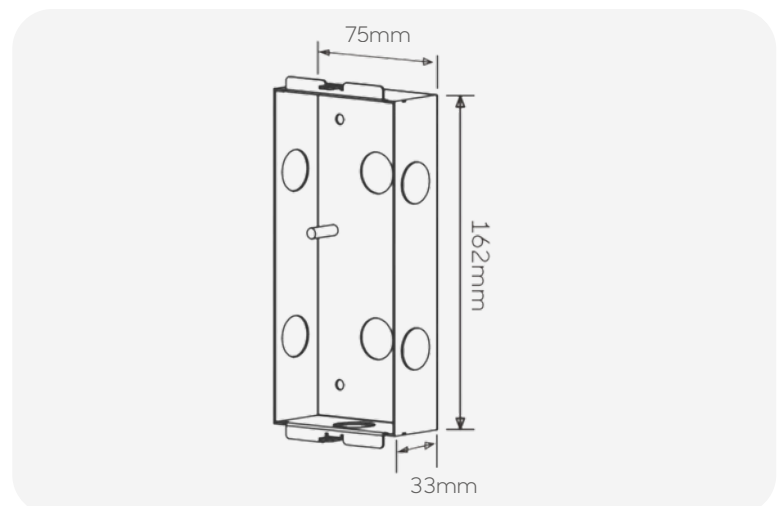

## M29 DIMENSIONS

## EMBEDDED BOX DIMENSIONS

# SPECIFICATIONS

General Specifications		Video Specifications	
Colour	Gray	Video Encoding	H.264
Input Voltage	DC12V - 24V	Video Pixels	VGA, 720p
Operating Temperature	-30° C ~ 60°C	Camera	2MP
Power Consumption	Standby: ≤4.7W Max. ≤7W	Field of View	86° (H) / 46° (V)
Weight	370g	Fill Light	White
Installation	Flush mounting	Audio Specifications	
Protocol	TCP/IP, UDP, HTTP, DNS, RTP	Audio Encoding	G.711
IP Rating	IP54	Speaker	Built-in Loudspeaker
Dimensions	89 x 179 x 30.5mm 75 x 161 x 33mm (embedded box)	Microphone	-56±2dB
Capacity	Face: 20,000 Card: 50,000	System Specifications	
Display Specifications		Operating System	Linux
Display Size	4.3"	ROM	4GB
Screen Type	Touch Screen	RAM	512MB
Resolution	480 x 272	Device Interface	
POE Power Supply Specifications		Network Port x 1	Wiegand Port x 1
Power	Input: 100-240V, 50/60Hz, 0.6A	RS485 Port x 1	Door_Status/ Gnd Port x 1
	Output: 24V, 1A	Power +/- Port x 1	Open_Door/ Gnd Port x 1
	 Non-standard PoE Power Supply.	Relay Port x 1	Set up button x 1
		Fire Detection Port x 1	