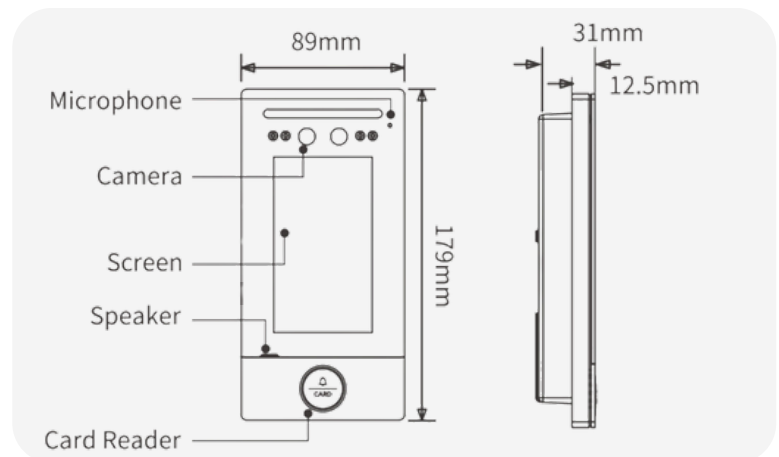

### ANTI-SPOOFING

2MP Infrared Illumination Dual-lens Camera with deep learning algorithm can detect fake image or video impersonations.

## M29 DIMENSIONS

## EMBEDDED BOX DIMENSIONS

# SPECIFICATIONS

General Specifications		Video Specifications	
Colour	Gray	Video Encoding	H.264
Input Voltage	DC12V - 24V	Video Pixels	VGA, 720p
Operating Temperature	-30° C ~ 60°C	Camera	2MP
Power Consumption	Standby: ≤4.7W Max. ≤7W	Field of View	86° (H) / 46° (V)
Weight	370g	Fill Light	White
Installation	Flush mounting	Audio Specifications	
Protocol	TCP/IP, UDP, HTTP, DNS, RTP	Audio Encoding	G.711
IP Rating	IP54	Speaker	Built-in Loudspeaker
Dimensions	89 x 179 x 30.5mm 75 x 161 x 33mm (embedded box)	Microphone	-56±2dB
Capacity	Face: 20,000 Card: 50,000	System Specifications	
Display Specifications		Operating System	Linux
Display Size	4.3"	ROM	4GB
Screen Type	Touch Screen	RAM	512MB
Resolution	480 x 272	Device Interface	
POE Power Supply Specifications		Network Port x 1	Wiegand Port x 1
Power	Input: 100-240V, 50/60Hz, 0.6A	RS485 Port x 1	Door_Status/ Gnd Port x 1
	Output: 24V, 1A	Power +/- Port x 1	Open_Door/ Gnd Port x 1
	 Non-standard PoE Power Supply.	Relay Port x 1	Set up button x 1
		Fire Detection Port x 1	