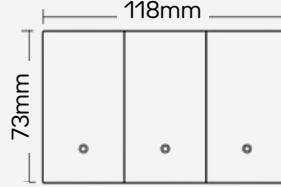

Sky
Blue

Grey
Green

Umber

DIMENSIONS

1 GANG

2 GANG

3 GANG

4 GANG