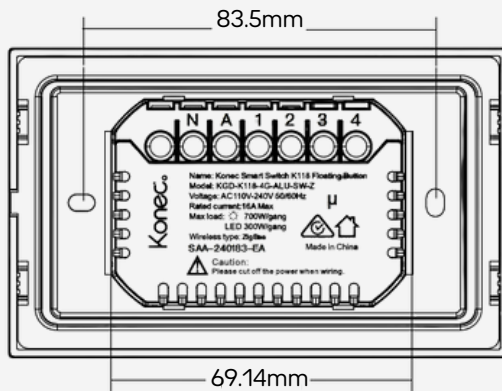

Sky
Blue

Grey
Green

Umber

DIMENSIONS

1 GANG

2 GANG

3 GANG

4 GANG