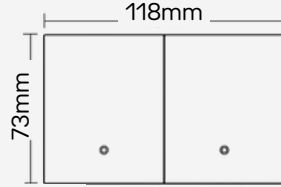

Sky
Blue

Grey
Green

Umber

DIMENSIONS

1 GANG

2 GANG

3 GANG

4 GANG