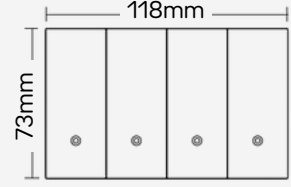

Sky
Blue

Grey
Green

Umber

DIMENSIONS

1 GANG

2 GANG

3 GANG

4 GANG