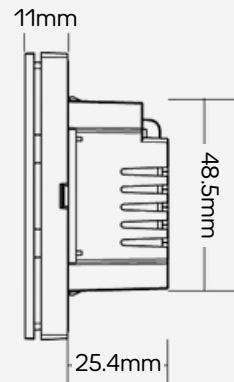

Sky
Blue

Grey
Green

Umber

DIMENSIONS

1 GANG

2 GANG

3 GANG

4 GANG