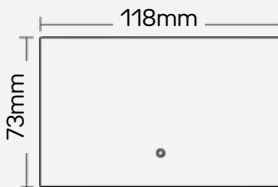

Sky
Blue

Grey
Green

Umber

DIMENSIONS

1 GANG

2 GANG

3 GANG

4 GANG