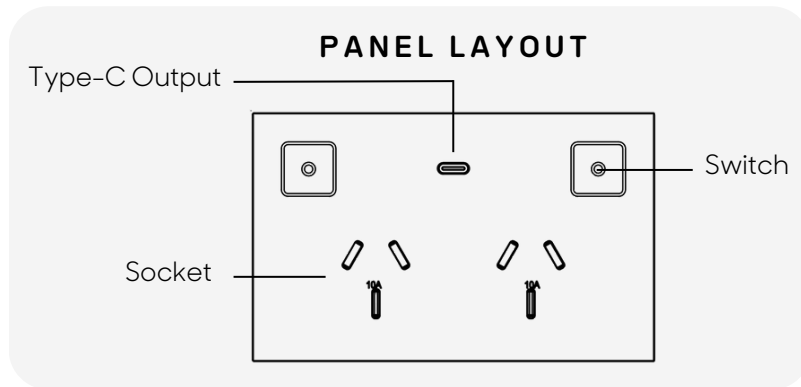

VARIATION

DIMENSIONS

Disclaimer

This document provides technical specifications for the Konec Smart Double Powerpoint K118 and is intended for reference only. Product specifications, features, and visuals may change without prior notice. For the most current product specifications, visit www.konec.com.au. Konec Solutions Pty Ltd makes no guarantees regarding the completeness, accuracy, or currentness of this document. Users are responsible for verifying compatibility, suitability, and compliance with local regulations before purchase, installation, or use. To the extent permitted by law, Konec Solutions disclaims any liability for direct, indirect, incidental, or consequential damages resulting from reliance on this document.

Nothing in this disclaimer limits or excludes your rights under the Australian Consumer Law or the New Zealand Consumer Guarantees Act 1993.

Konec Solutions Pty Ltd.
<https://www.konec.com.au/>
1300 2 56632 (1300 2 KONEC)
info@konec.com.au