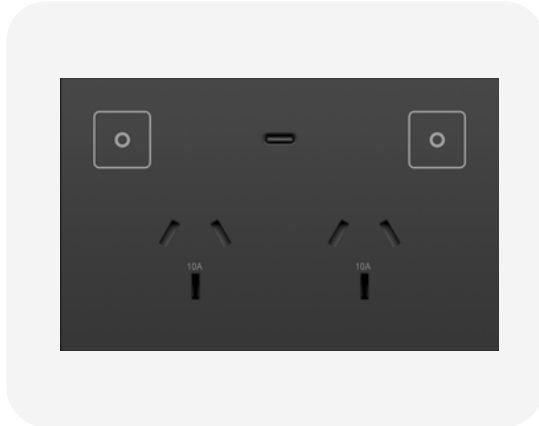

# KGD-K118-2S-PC-BL-Z

# Konec

2 AC Outlets, Type-C Port, 10A Each Outlet, Touch button, Blue indicator light, Zigbee, Plastic, Black

## KONEC SMART DOUBLE POWERPOINT K118

SKU: KSS00520

The smart double power socket includes two capacitive touch sensor buttons and a Type-C port. With a simplistic design, it can achieve effortless installation and user experience.