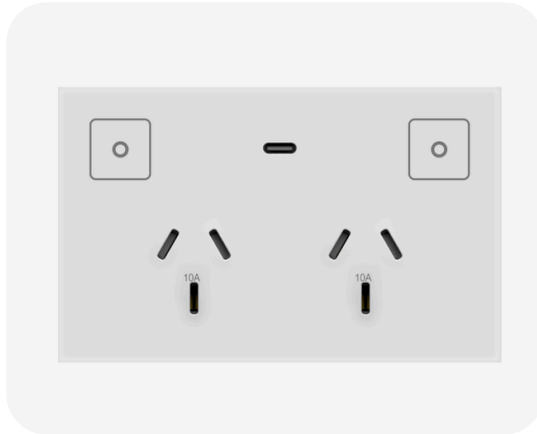

KGD-K118-2S-GLA-WH-Z

Konec

2 AC Outlets, Type-C Port, 10A Each Outlet, Touch button, Blue indicator light, Zigbee, Tempered Glass, White

KONEC SMART DOUBLE POWERPOINT K118

SKU: KSS00522

The smart double power socket includes two capacitive touch sensor buttons and a Type-C port. With a simplistic design, it can achieve effortless installation and user experience.

Scan the QR Code to download Arks by Konec Solutions App

FEATURES

APP CONTROL

The on/off status of the product can be controlled remotely through the app.

SCHEDULE

Set scheduled/countdown timers to turn on/off at specified time.

STATUS INDICATION

Built-in LED lights that discreetly indicate the on/off status.

SCENE CONTROL

Include this device as part of your desired home automation when a scene command is triggered.

SPECIFICATIONS

Input Voltage	AC110V - 240V, 50/60Hz
Rated Current	10A x 2 (Resistive Load)
Max Load	2400W x 2
Type-C Output	DC 5V/2A
Connection Type	Zigbee
Operating Frequency	2.400 ~ 2.483GHz
Standby Consumption	≤ 0.5W
Transmit Power	Max. 20dBm
Product Size	118 x 73 x 38.6mm
Operating Environment	Temperature: -10 ~ 55°C, Humidity: ≤ 80% RH (Non-Condensing)
Storage Environment	Temperature: -10 ~ 55°C, Humidity: ≤ 80% RH (Non-Condensing)
Indicator Light	Blue LED