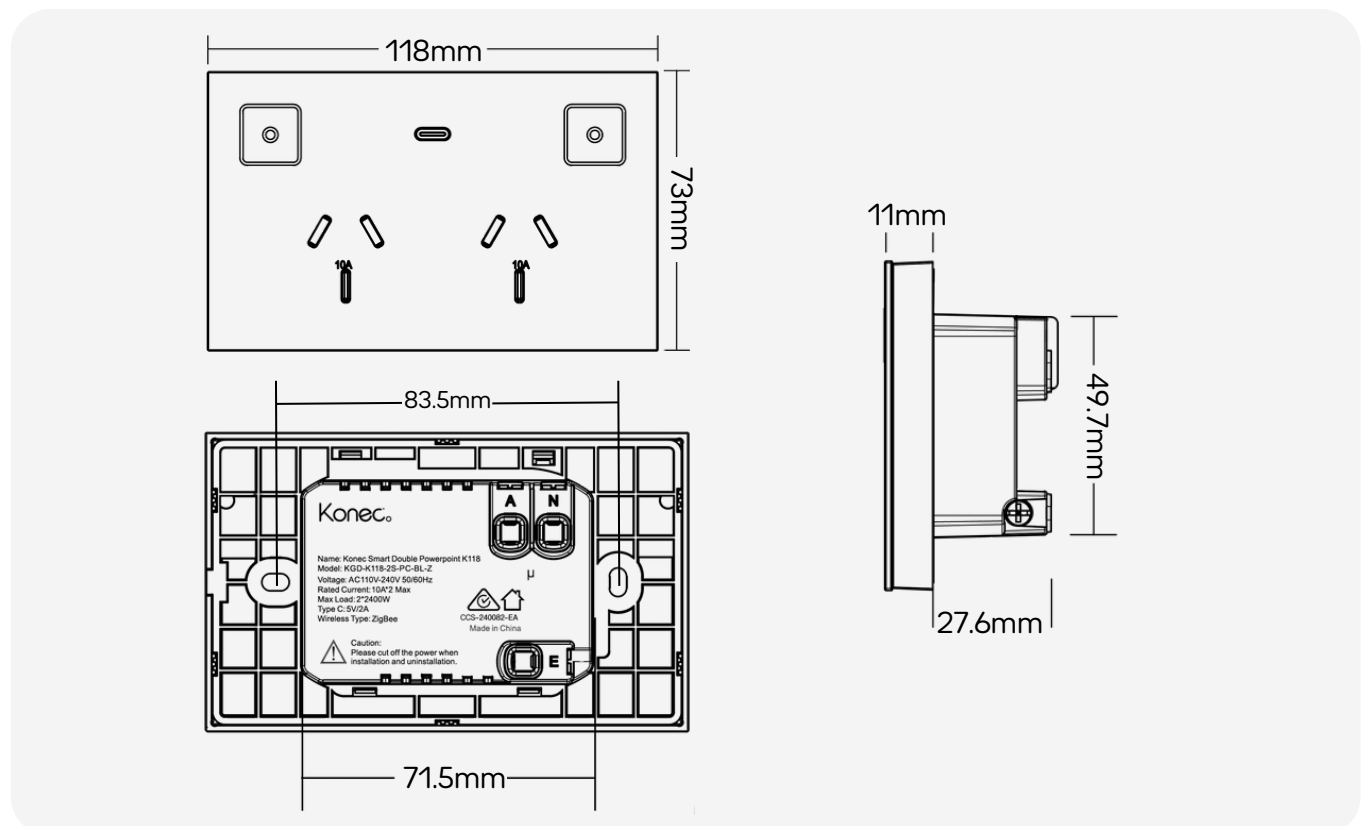

DIMENSIONS

Disclaimer

This document provides technical specifications for the Konec Smart Double Powerpoint K118 and is intended for reference only. Product specifications, features, and visuals may change without prior notice. For the most current product specifications, visit www.konec.com.au. Konec Solutions Pty Ltd makes no guarantees regarding the completeness, accuracy, or currentness of this document. Users are responsible for verifying compatibility, suitability, and compliance with local regulations before purchase, installation, or use. To the extent permitted by law, Konec Solutions disclaims any liability for direct, indirect, incidental, or consequential damages resulting from reliance on this document.

Nothing in this disclaimer limits or excludes your rights under the Australian Consumer Law or the New Zealand Consumer Guarantees Act 1993.

Konec Solutions Pty Ltd.
<https://www.konec.com.au/>
1300 2 56632 (1300 2 KONEC)
info@konec.com.au