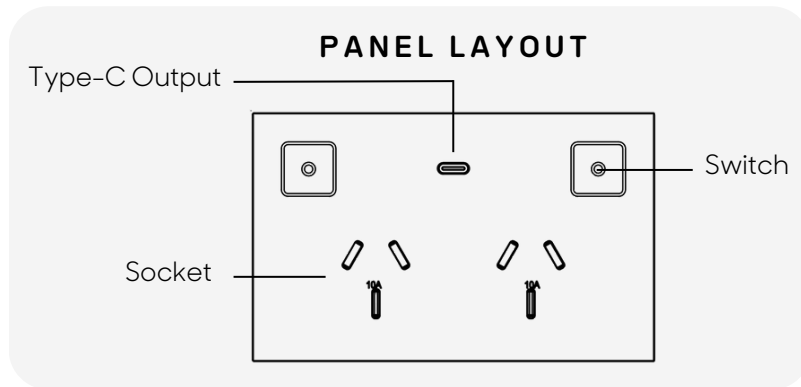

VARIATION

COLOUR & MATERIAL

DIMENSIONS

Disclaimer

This document provides technical specifications for the Konec Smart Double Powerpoint K118 and is intended for reference only. Product specifications, features, and visuals may change without prior notice. For the most current product specifications, visit www.konec.com.au. Konec Solutions Pty Ltd makes no guarantees regarding the completeness, accuracy, or currentness of this document. Users are responsible for verifying compatibility, suitability, and compliance with local regulations before purchase, installation, or use. To the extent permitted by law, Konec Solutions disclaims any liability for direct, indirect, incidental, or consequential damages resulting from reliance on this document.

Nothing in this disclaimer limits or excludes your rights under the Australian Consumer Law or the New Zealand Consumer Guarantees Act 1993.

Konec Solutions Pty Ltd.
<https://www.konec.com.au/>
1300 2 56632 (1300 2 KONEC)
info@konec.com.au