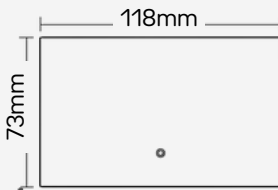

Sky
Blue

Grey
Green

Umber

DIMENSIONS

1 GANG

2 GANG

3 GANG

4 GANG