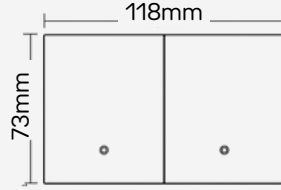

Sky
Blue

Grey
Green

Umber

DIMENSIONS

1 GANG

2 GANG

3 GANG

4 GANG