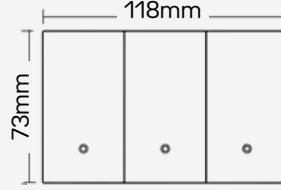

Sky
Blue

Grey
Green

Umber

DIMENSIONS

1 GANG

2 GANG

3 GANG

4 GANG