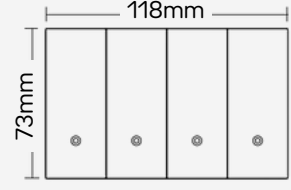

Sky
Blue

Grey
Green

Umber

DIMENSIONS

1 GANG

2 GANG

3 GANG

4 GANG