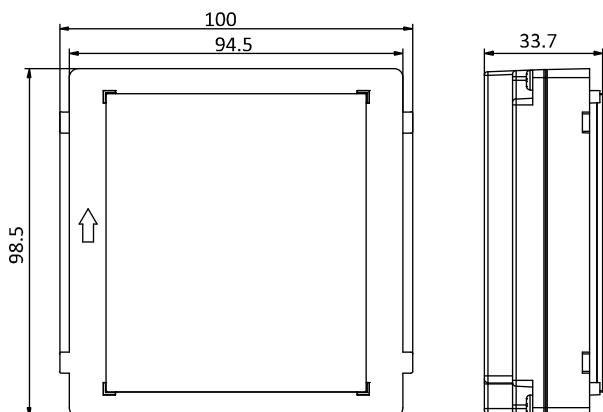

DS-KD-BK

Video Intercom Blank Module

HIKVISION

Introduction

Blank module is designed to the fill blank grid during installation.
You can replace it with other module when you needed.

Typical Application

Available Model

DS-KD-BK

Dimension

Distributed by

HIKVISION

Distributed by:

www.netdigital.com.au