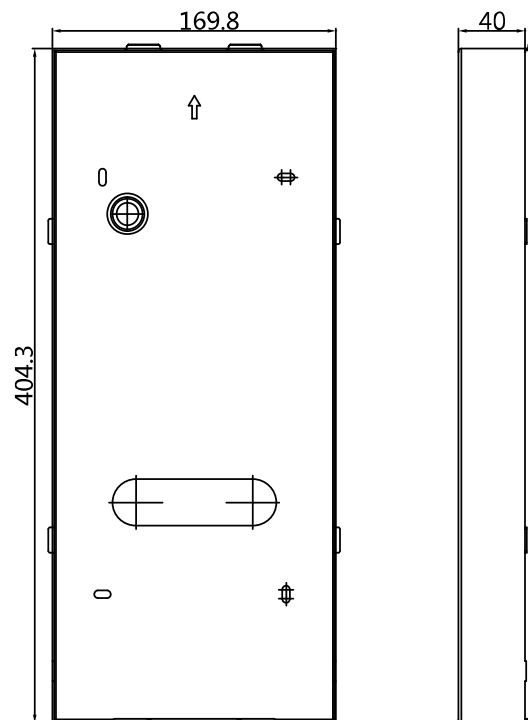

DS-KABD9613-G

Junction Box

HIKVISION

Key Feature

- Contains installation accessories of DS-KD9613 series door stations, including junction box, screws, etc.
- Material of the junction box: SECC
- Supports flush mounting with junction box

Specification

Parameters	
Material	SECC
Working temperature	-40° C to +60° C (-40° F to 140° F)
Working humidity	10% to 95%
Dimension	404.3 × 169.8 × 40 mm (15.92" × 6.69" × 1.57")

Available Model

DS-KABD9613-G

Dimension

Unit : mm

Distributed by

HIKVISION

Distributed by:

www.netdigital.com.au