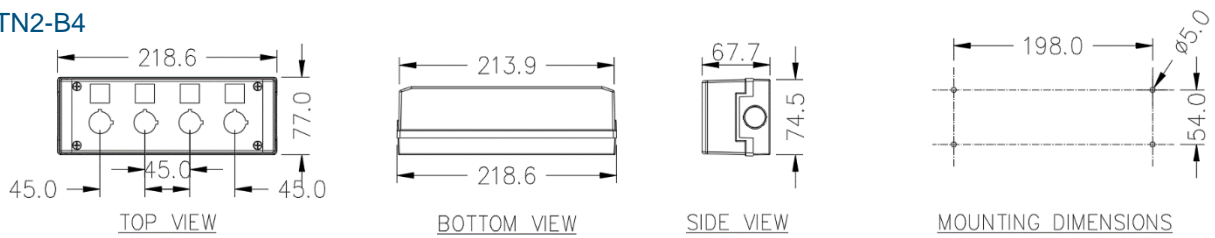

Insulated Pushbutton Enclosures

- Manufacturer – Tend
- Colour; Grey with black base
- Degree of protection - IP65
- Durable Design

Dimensions

TN2-B1

TN2-B2

TN2-B3

TN2-B4

TN2-B5