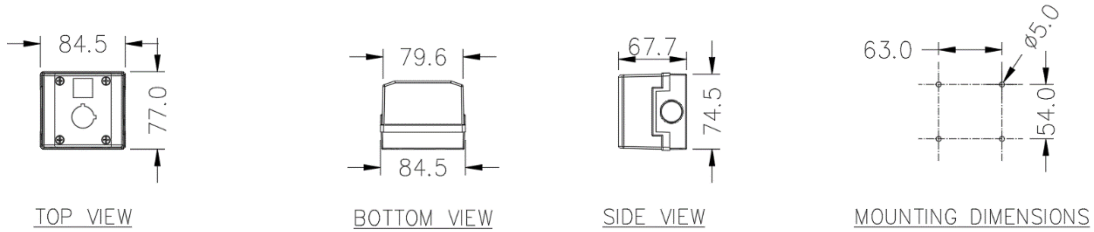

Insulated Pushbutton Enclosures

- Manufacturer – Tend
- Colour; Grey with black base
- Degree of protection - IP65
- Durable Design

Dimensions

TN2-B1

TN2-B2

TN2-B3

TN2-B4

TN2-B5