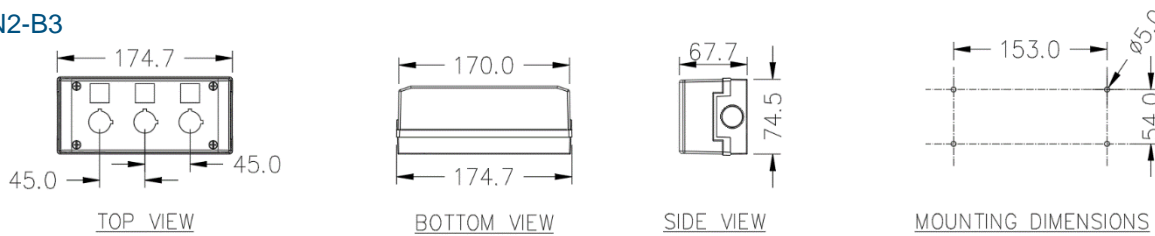

Insulated Pushbutton Enclosures

- Manufacturer – Tend
- Colour; Grey with black base
- Degree of protection - IP65
- Durable Design

Dimensions

TN2-B1

TN2-B2

TN2-B3

TN2-B4

TN2-B5