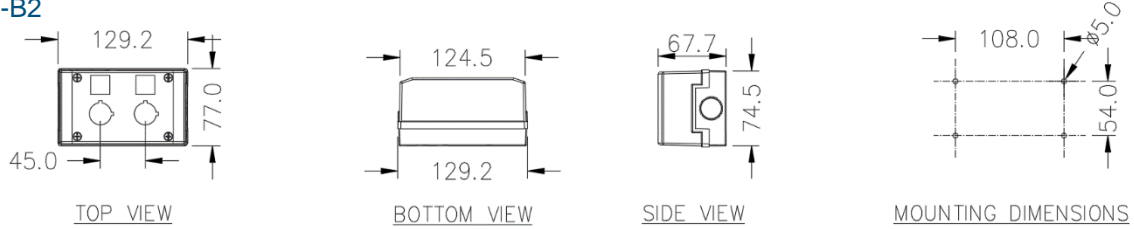

Insulated Pushbutton Enclosures

- Manufacturer – Tend
- Colour; Grey with black base
- Degree of protection - IP65
- Durable Design

Dimensions

TN2-B1

TN2-B2

TN2-B3

TN2-B4

TN2-B5