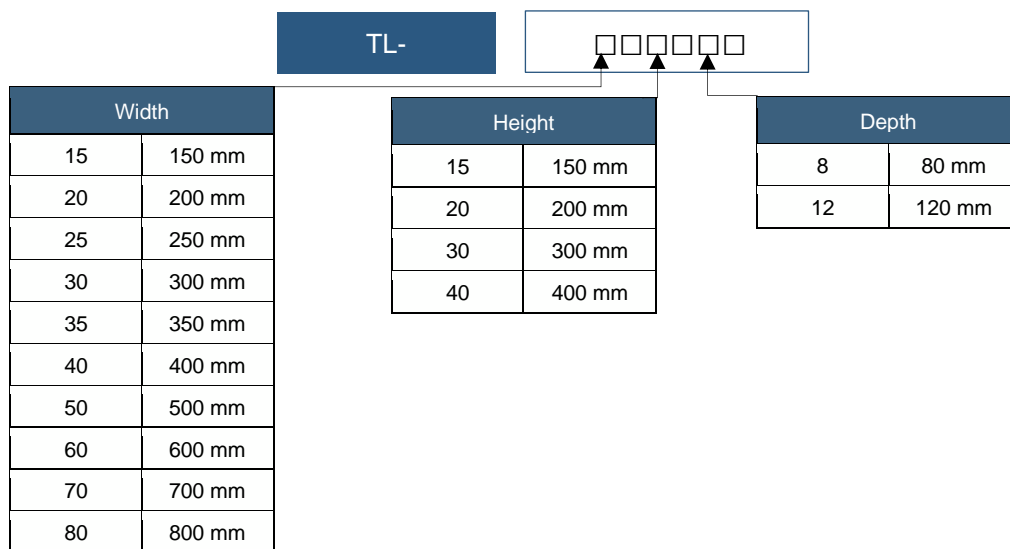

Catalogue number: TL-□□□□□□

Eureka IP66 Terminal Boxes

Eureka IP66 Terminal Boxes

- Color: RAL 7032 Grey
- IP66 Mild Steel Enclosures
- Enclosure heights from 150mm
- With screwed sealed Lid
- Rigid Construction
- High resistance to impact
- Continuous Polyurethane gasket seal on door to ensure IP rating.
- Complete with mounting holes to direct mount units to a wall.
- Complete with earthing studs on door and body.

Properties

Properties	
Manufacturer	Eureka
Product Range	Eureka IP66 Terminal Boxes
IP rating	IP66
Enclosure Depth	80/120 mm
Enclosure Material	Polyester Powder coated Mild Steel
Enclosure Thickness	2.0mm
Colour	RAL7032 Grey
Earthing	Earthing Studs available on body and door

### Dimensions of Eureka Terminal Boxes

BOTTOM SIDE

FRONT ELEVATION

LEFT SIDE

LEFT SIDE  
FRONT DOOR REMOVED

FRONT ELEVATION  
FRONT DOOR REMOVED

Part No.	A	B	C	D	E
TL-15158	150	90	82.5	150	142.3
TL-20158	200	90	82.5	150	142.3
TL-25158	250	90	82.5	150	142.3
TL-30158	300	90	82.5	150	142.3
TL-35158	350	90	82.5	150	142.3
TL-40158	400	90	82.5	150	142.3
TL-50158	500	90	82.5	150	142.3
TL-30208	300	90	82.5	200	192.3
TL-40208	400	90	82.5	200	192.3
TL-151512	150	130	122.5	150	142.3
TL-201512	200	130	122.5	150	142.3
TL-301512	300	130	122.5	150	142.3
TL-202012	200	130	122.5	200	192.3
TL-302012	300	130	122.5	200	192.3
TL-402012	400	130	122.5	200	192.3
TL-502012	500	130	122.5	200	192.3
TL-602012	600	130	122.5	200	192.3
TL-702012	700	130	122.5	200	192.3
TL-802012	800	130	122.5	200	192.3
TL-303012	300	130	122.5	300	292.3
TL-403012	400	130	122.5	300	292.3
TL-503012	500	130	122.5	300	292.3
TL-603012	600	130	122.5	300	292.3
TL-703012	700	130	122.5	300	292.3
TL-404012	400	130	122.5	400	392.3
TL-604012	600	130	122.5	400	392.3
TL-804012	800	130	122.5	400	392.3