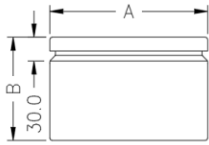

Catalogue number: TL-□□□□□□

Eureka IP66 Terminal Boxes

Eureka IP66 Terminal Boxes

- Color: RAL 7032 Grey
- IP66 Mild Steel Enclosures
- Enclosure heights from 150mm
- With screwed sealed Lid
- Rigid Construction
- High resistance to impact
- Continuous Polyurethane gasket seal on door to ensure IP rating.
- Complete with mounting holes to direct mount units to a wall.
- Complete with earthing studs on door and body.

Properties

Properties	
Manufacturer	Eureka
Product Range	Eureka IP66 Terminal Boxes
IP rating	IP66
Enclosure Depth	80/120 mm
Enclosure Material	Polyester Powder coated Mild Steel
Enclosure Thickness	2.0mm
Colour	RAL7032 Grey
Earthing	Earthing Studs available on body and door

### Dimensions of Eureka Terminal Boxes

BOTTOM SIDE

FRONT ELEVATION

LEFT SIDE

LEFT SIDE  
FRONT DOOR REMOVED

FRONT ELEVATION  
FRONT DOOR REMOVED

Part No.	A	B	C	D	E
TL-15158	150	90	82.5	150	142.3
TL-20158	200	90	82.5	150	142.3
TL-25158	250	90	82.5	150	142.3
TL-30158	300	90	82.5	150	142.3
TL-35158	350	90	82.5	150	142.3
TL-40158	400	90	82.5	150	142.3
TL-50158	500	90	82.5	150	142.3
TL-30208	300	90	82.5	200	192.3
TL-40208	400	90	82.5	200	192.3
TL-151512	150	130	122.5	150	142.3
TL-201512	200	130	122.5	150	142.3
TL-301512	300	130	122.5	150	142.3
TL-202012	200	130	122.5	200	192.3
TL-302012	300	130	122.5	200	192.3
TL-402012	400	130	122.5	200	192.3
TL-502012	500	130	122.5	200	192.3
TL-602012	600	130	122.5	200	192.3
TL-702012	700	130	122.5	200	192.3
TL-802012	800	130	122.5	200	192.3
TL-303012	300	130	122.5	300	292.3
TL-403012	400	130	122.5	300	292.3
TL-503012	500	130	122.5	300	292.3
TL-603012	600	130	122.5	300	292.3
TL-703012	700	130	122.5	300	292.3
TL-404012	400	130	122.5	400	392.3
TL-604012	600	130	122.5	400	392.3
TL-804012	800	130	122.5	400	392.3