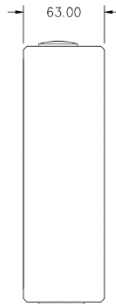

### Dimensions for G4E

FRONT VIEW

SIDE VIEW

MOUNTING HOLE DETAIL

### Dimensions for G6E

FRONT VIEW

SIDE VIEW

MOUNTING HOLE DETAIL

### Dimensions for E1

FRONT VIEW

SIDE VIEW

### Dimensions for CBC4PN

FRONT VIEW

SIDE VIEW