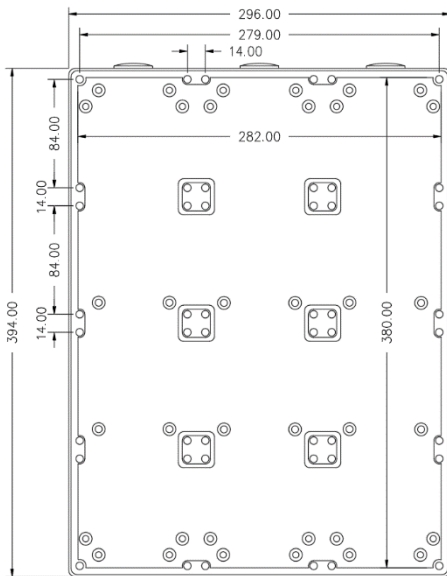

Dimensions for G12E

FRONT VIEW