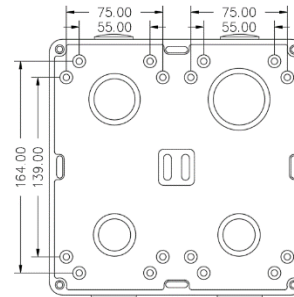

### Dimensions for G2E

FRONT VIEW

SIDE VIEW

MOUNTING HOLE DETAIL

### Dimensions for G3E

FRONT VIEW

SIDE VIEW

MOUNTING HOLE DETAIL

N.A.W. Controls Pty. Ltd.  
Telephone: (03) 9464 6555  
[www.nawcontrols.com.au](http://www.nawcontrols.com.au)

GEN3 Accessories  
August 2023

### Dimensions for G4E

FRONT VIEW

SIDE VIEW

MOUNTING HOLE DETAIL

### Dimensions for G6E

FRONT VIEW

SIDE VIEW

MOUNTING HOLE DETAIL