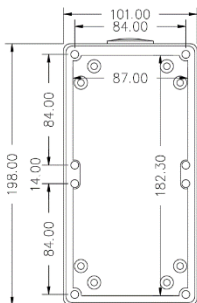

### Dimensions for G1ES

FRONT VIEW

SIDE VIEW

MOUNTING HOLE DETAIL

### Dimensions for G1E

FRONT VIEW

SIDE VIEW

MOUNTING HOLE DETAIL

### Dimensions for G2E

FRONT VIEW

SIDE VIEW

MOUNTING HOLE DETAIL

### Dimensions for E1

FRONT VIEW

SIDE VIEW