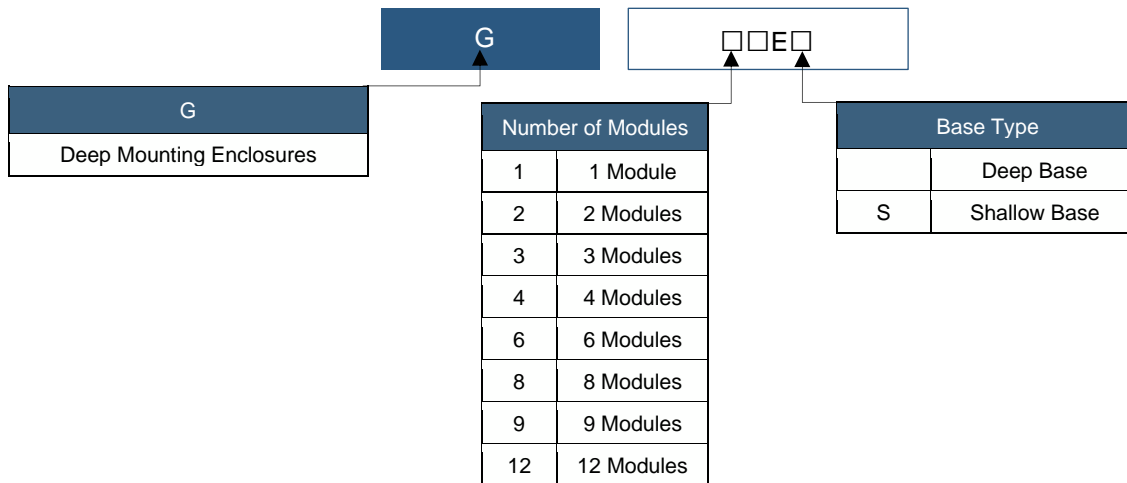

**ECO-SSP**  
Combination Switched Socket Outlet Suspension Kit

**CBC-4PN-LB**  
2 Module Cover with Neon Indicator to suit up to 4 DIN modules, with a shallow or deep base.

Catalogue number: **G□□E□, E□, ECO-SSP  
CBC-4PN-LB, SOLARCB4**