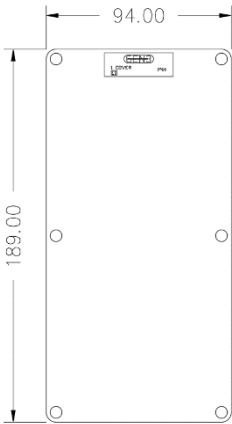

### Dimensions for G9E

FRONT VIEW

SIDE VIEW

MOUNTING HOLE DETAIL

### Dimensions for E1

FRONT VIEW

SIDE VIEW

### Dimensions for E2

FRONT VIEW

SIDE VIEW

### Dimensions for CBC4PN

FRONT VIEW

SIDE VIEW