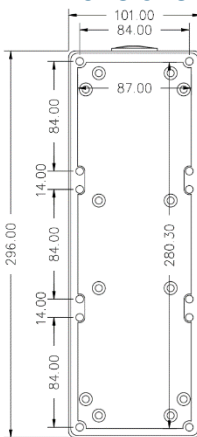

Dimensions for G3E

FRONT VIEW