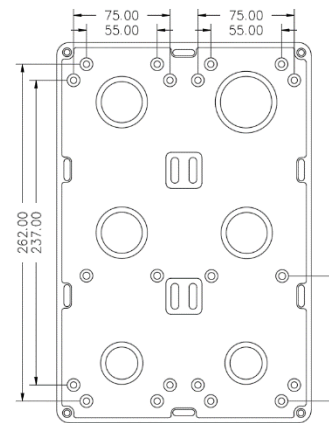

### Dimensions for G2E

FRONT VIEW

SIDE VIEW

MOUNTING HOLE DETAIL

### Dimensions for G4E

FRONT VIEW

SIDE VIEW

MOUNTING HOLE DETAIL

### Dimensions for G6E

FRONT VIEW

SIDE VIEW

MOUNTING HOLE DETAIL

### Dimensions for G8E

FRONT VIEW

SIDE VIEW

MOUNTING HOLE DETAIL

N.A.W. Controls Pty. Ltd.  
Telephone: (03) 9464 6555  
[www.nawcontrols.com.au](http://www.nawcontrols.com.au)

GEN3 Accessories  
August 2023