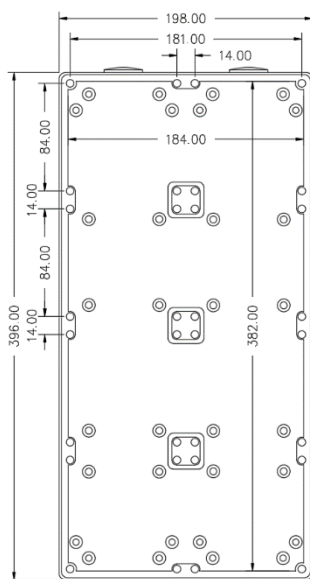

### Dimensions for G4E

FRONT VIEW

SIDE VIEW

MOUNTING HOLE DETAIL

### Dimensions for G6E

FRONT VIEW

SIDE VIEW

MOUNTING HOLE DETAIL

### Dimensions for G8E

FRONT VIEW

SIDE VIEW

MOUNTING HOLE DETAIL

N.A.W. Controls Pty. Ltd.  
Telephone: (03) 9464 6555  
[www.nawcontrols.com.au](http://www.nawcontrols.com.au)

GEN3 Accessories  
August 2023

### Dimensions for E1

FRONT VIEW

SIDE VIEW