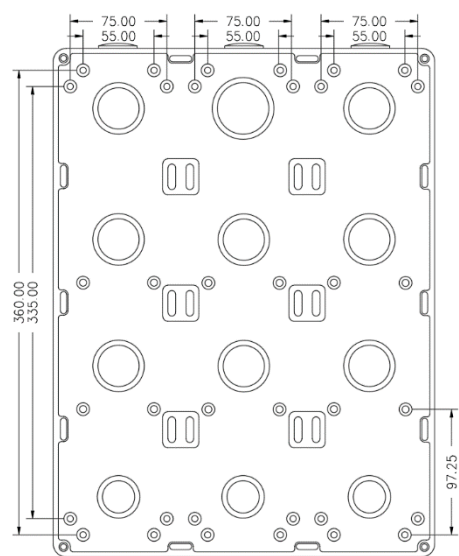

MOUNTING HOLE DETAIL