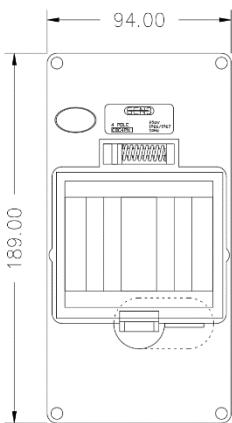

### Dimensions for G9E

FRONT VIEW

SIDE VIEW

MOUNTING HOLE DETAIL

### Dimensions for E1

FRONT VIEW

SIDE VIEW

### Dimensions for E2

FRONT VIEW

SIDE VIEW

### Dimensions for CBC4PN

FRONT VIEW

SIDE VIEW