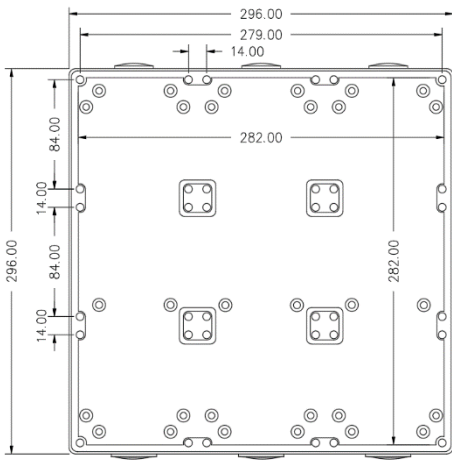

### Dimensions for G4E

FRONT VIEW

SIDE VIEW

MOUNTING HOLE DETAIL

### Dimensions for G6E

FRONT VIEW

SIDE VIEW

MOUNTING HOLE DETAIL

### Dimensions for G8E

FRONT VIEW

SIDE VIEW

MOUNTING HOLE DETAIL

N.A.W. Controls Pty. Ltd.  
Telephone: (03) 9464 6555  
[www.nawcontrols.com.au](http://www.nawcontrols.com.au)

GEN3 Accessories  
August 2023

### Dimensions for G9E

FRONT VIEW

SIDE VIEW

MOUNTING HOLE DETAIL