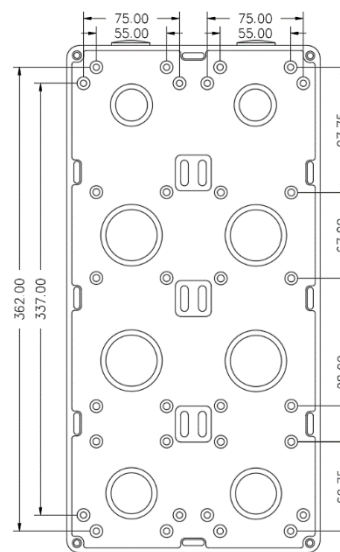

### Dimensions for G4E

FRONT VIEW

SIDE VIEW

MOUNTING HOLE DETAIL

### Dimensions for G6E

FRONT VIEW

SIDE VIEW

MOUNTING HOLE DETAIL

### Dimensions for G8E

FRONT VIEW

SIDE VIEW

MOUNTING HOLE DETAIL

N.A.W. Controls Pty. Ltd.  
Telephone: (03) 9464 6555  
[www.nawcontrols.com.au](http://www.nawcontrols.com.au)

GEN3 Accessories  
August 2023

### Dimensions for E1

FRONT VIEW

SIDE VIEW