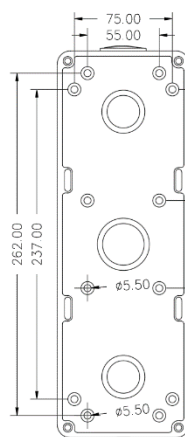

### Dimensions for G1E

FRONT VIEW

SIDE VIEW

MOUNTING HOLE DETAIL

### Dimensions for G2E

FRONT VIEW

SIDE VIEW

MOUNTING HOLE DETAIL

### Dimensions for G3E

FRONT VIEW

SIDE VIEW

MOUNTING HOLE DETAIL

N.A.W. Controls Pty. Ltd.  
Telephone: (03) 9464 6555  
[www.nawcontrols.com.au](http://www.nawcontrols.com.au)

GEN3 Accessories  
August 2023

### Dimensions for CBC4PN

FRONT VIEW

SIDE VIEW