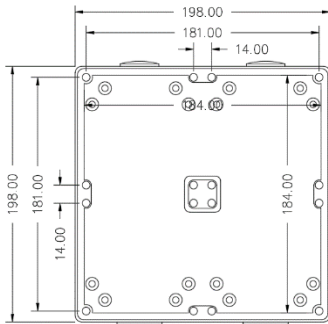

### Dimensions for G1E

FRONT VIEW

SIDE VIEW

MOUNTING HOLE DETAIL

### Dimensions for G2E

FRONT VIEW

SIDE VIEW

MOUNTING HOLE DETAIL

### Dimensions for G3E

FRONT VIEW

SIDE VIEW

MOUNTING HOLE DETAIL

N.A.W. Controls Pty. Ltd.  
Telephone: (03) 9464 6555  
[www.nawcontrols.com.au](http://www.nawcontrols.com.au)

GEN3 Accessories  
August 2023

### Dimensions for G4E

FRONT VIEW

SIDE VIEW

MOUNTING HOLE DETAIL