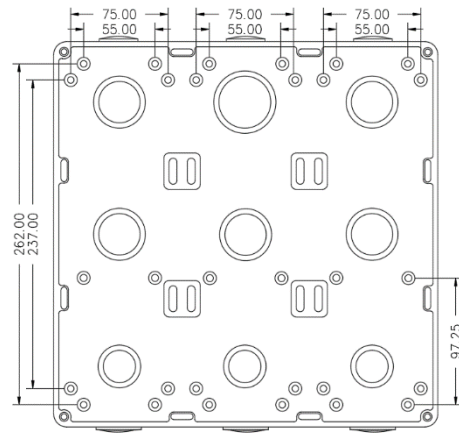

### Dimensions for G6E

FRONT VIEW

SIDE VIEW

MOUNTING HOLE DETAIL

### Dimensions for G8E

FRONT VIEW

SIDE VIEW

MOUNTING HOLE DETAIL

N.A.W. Controls Pty. Ltd.  
Telephone: (03) 9464 6555  
[www.nawcontrols.com.au](http://www.nawcontrols.com.au)

GEN3 Accessories  
August 2023

### Dimensions for G9E

FRONT VIEW

SIDE VIEW

MOUNTING HOLE DETAIL

### Dimensions for E1

FRONT VIEW

SIDE VIEW