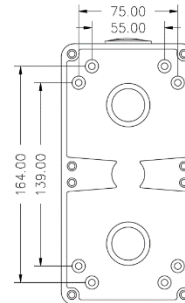

### Dimensions for G1ES

FRONT VIEW

SIDE VIEW

MOUNTING HOLE DETAIL

### Dimensions for G1E

FRONT VIEW

SIDE VIEW

MOUNTING HOLE DETAIL

### Dimensions for G2E

FRONT VIEW

SIDE VIEW

MOUNTING HOLE DETAIL

### Dimensions for G3E

FRONT VIEW

SIDE VIEW

MOUNTING HOLE DETAIL

N.A.W. Controls Pty. Ltd.  
Telephone: (03) 9464 6555  
[www.nawcontrols.com.au](http://www.nawcontrols.com.au)

GEN3 Accessories  
August 2023