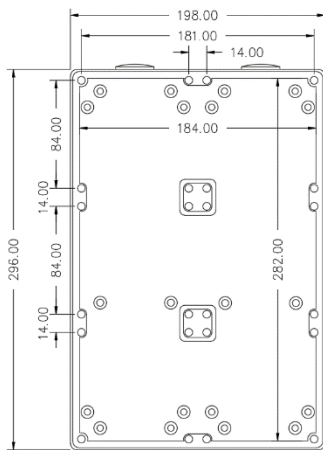

### Dimensions for G4E

FRONT VIEW

SIDE VIEW

MOUNTING HOLE DETAIL

### Dimensions for G6E

FRONT VIEW

SIDE VIEW

MOUNTING HOLE DETAIL

### Dimensions for E1

FRONT VIEW

SIDE VIEW

### Dimensions for E2

FRONT VIEW

SIDE VIEW