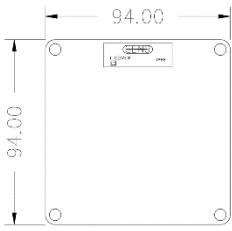

### Dimensions for G9E

FRONT VIEW

SIDE VIEW

MOUNTING HOLE DETAIL

### Dimensions for E1

FRONT VIEW

SIDE VIEW

### Dimensions for E2

FRONT VIEW

SIDE VIEW