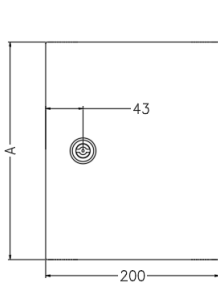

Dimensions for EUR252010-EUR302015

FRONT ELEVATION
WITH FRONT DOOR FITTED