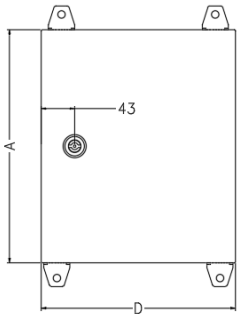

Dimensions for EUR302515-EUR505025

FRONT ELEVATION