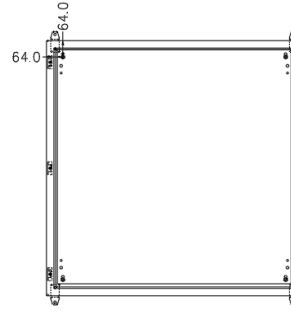

FRONT ELEVATION
FRONT DOOR REMOVED