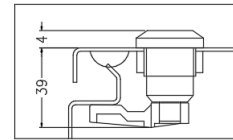

Height	
25	250 mm
30	300 mm
40	400 mm
50	500 mm
60	600 mm
70	700 mm
80	800 mm
100	1000 mm
120	1200 mm
140	1400 mm

Width	
20	200 mm
25	250 mm
30	300 mm
40	400 mm
50	500 mm
60	600 mm
80	800 mm
100	1000 mm
120	1200 mm

FRONT ELEVATION
FRONT DOOR REMOVED

GEAR TRAY

BOTTOM SIDE

SIDE VIEW

SIDE VIEW
FRONT DOOR REMOVED

DOOR LOCK
DOOR LOCK DIMENSIONS

Part No.	A	B	C
EUR252010	250	206	214
EUR252015	250	206	214
EUR252020	250	206	214
EUR302015	300	256	264

Part No.	G	H	I	J
EUR252010	103	77	97	85
EUR252015	153	127	147	135
EUR252020	203	177	197	185
EUR302015	153	127	147	135

** EUR252010 to EUR302015 enclosure range does not come with a gland plate or wall mounting brackets.