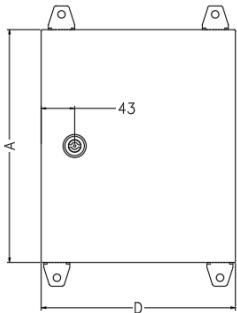

Dimensions for EUR302515-EUR505025

FRONT ELEVATION