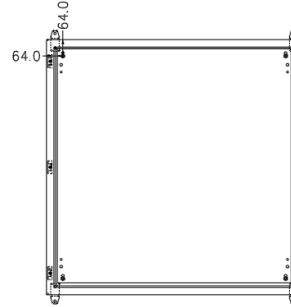

FRONT ELEVATION
FRONT DOOR REMOVED