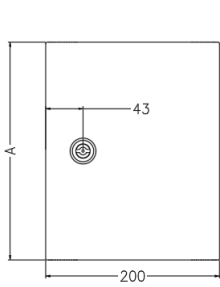

Dimensions for EUR252010-EUR302015

FRONT ELEVATION
WITH FRONT DOOR FITTED