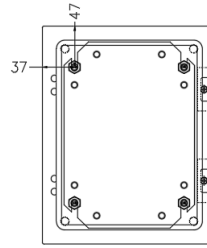

Depth	
10	100 mm
15	150 mm
20	200 mm
25	250 mm
30	300 mm

Color	
	RAL7035 Grey
-OR	X15 Orange

Properties

Properties	
Manufacturer	CVS
Product Range	Eureka IP65 Mild Steel Wall Mounted Enclosures
IP rating	IP65
Enclosure Material	Polyester Powder coated Mild Steel
Enclosure Thickness	1.4/2.0mm
Available Colours	RAL7035 Grey, X15 Orange
Operating Temperature	Resistant to High temperatures
Resistance to chemicals	Resistant to chemical attacks
Impact resistance	High resistance to Impact
Earthing	Easy Studs available on body, door, and mounting plate
EMC shielding	Blockage of electromagnetic signals (Mild Steel)
Escutcheon	Removable Escutcheon made from 1.2mm Mild Steel
Cable Entry	Top or Bottom 1.4/1.6mm Mild Steel Gland Plate
Standards	built to IEC 529 standards

Catalogue number: **EUR**□□□□□□□□
EUR□□□□□□□□-OR

CVS Eureka IP55/IP65 Mild Steel Wall Mounted Enclosures

Dimensions for EUR252010-EUR302015

FRONT ELEVATION
WITH FRONT DOOR FITTED

FRONT ELEVATION
FRONT DOOR & GEAR TRAY REMOVED

FRONT ELEVATION
FRONT DOOR REMOVED

GEAR TRAY

BOTTOM SIDE

SIDE VIEW

SIDE VIEW
FRONT DOOR REMOVED

DOOR LOCK
DOOR LOCK DIMENSIONS

Part No.	A	B	C
EUR252010	250	206	214
EUR252015	250	206	214
EUR252020	250	206	214
EUR302015	300	256	264

Dimensions for EUR604015-EUR1006030

Part No.	A	B	C	D	E	F
EUR604015	600	578	564	400	356	350
EUR604020/-OR	600	578	564	400	356	350
EUR605015	600	578	564	500	456	450
EUR604025/-OR	600	578	564	400	356	350
EUR605020	600	578	564	500	456	450
EUR605025	600	578	564	500	456	450
EUR606020/-OR	600	578	564	600	556	550
EUR606025/-OR	600	578	564	600	556	550
EUR606030	600	578	564	600	556	550
EUR705020	700	678	664	500	456	450
EUR705025/-OR	700	678	664	500	456	450
EUR806020	800	778	764	600	556	550
EUR806025/-OR	800	778	764	600	556	550
EUR806030	800	778	764	600	556	550
EUR1006025/-OR	1000	978	964	600	556	550
EUR1006030/-OR	1000	978	964	600	556	550