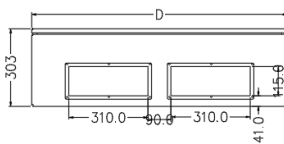

Dimensions for EUR10010030-EUR14012030

FRONT ELEVATION

FRONT ELEVATION
FRONT DOOR & GEAR TRAY REMOVED

FRONT ELEVATION
FRONT DOOR REMOVED

GEAR TRAY

BOTTOM SIDE
USABLE GLAND PLATE AREA

LEFT SIDE

LEFT SIDE
FRONT DOOR REMOVED