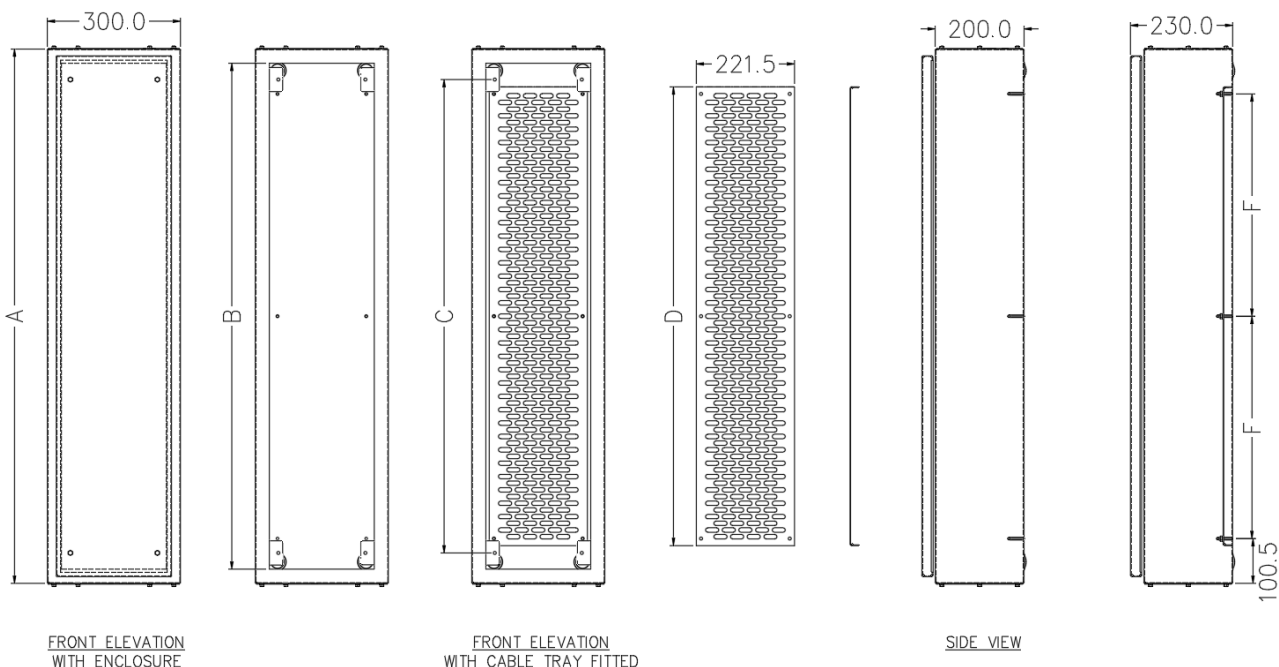

Catalogue number: **CZ□□□□G**

Cable Zone 1200-2100mm

Cable Zone

- AS/NZS 61439.1
- Helps with running cables to the top/bottom of the Eureka enclosure depending on the cable entry required.
- Minimizes cable congestion within the enclosure.
- Mounts directly next to the Eureka 600mm wide enclosures.
- Available to suit enclosure from 1200mm to 2100mm.
- With lift off Cover.
- Comes with fitted cable tray in rear enclosure.
- Available in 2 different colours, N42 Grey and X15 orange.

Part No.	Colour	Description	A-Length/mm	Suitable Enclosure
CZ1200G	N42 Grey	IP42 Mild Steel Cable Zone with Cable tray	1200	AB12
CZ1200OR	X15 orange	IP42 Mild Steel Cable Zone with Cable tray	1200	AB12
CZ1500G	N42 Grey	IP42 Mild Steel Cable Zone with Cable tray	1500	AB15
CZ1500OR	X15 orange	IP42 Mild Steel Cable Zone with Cable tray	1500	AB15
CZ1800G	N42 Grey	IP42 Mild Steel Cable Zone with Cable tray	1800	AB18
CZ1800OR	X15 orange	IP42 Mild Steel Cable Zone with Cable tray	1800	AB18
CZ2100G	N42 Grey	IP42 Mild Steel Cable Zone with Cable tray	2100	AB21
CZ2100OR	X15 orange	IP42 Mild Steel Cable Zone with Cable tray	2100	AB21

Dimensions

FRONT ELEVATION WITH ENCLOSURE

FRONT ELEVATION WITH CABLE TRAY FITTED

SIDE VIEW

Part No.	A	B	C	D	F
CZ1200G/OR	1200	1136	1062.9	1030	499.5
CZ1500G/OR	1500	1436	1362.9	1330	649.5
CZ1800G/OR	1800	1736	1662.9	1630	799.5
CZ2100G/OR	2100	2036	1962.9	1930	949.5