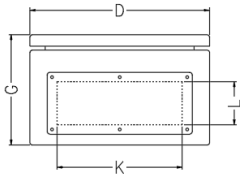

FRONT ELEVATION

FRONT DOOR REMOVED

GEAR TRAY

BOTTOM VIEW

SIDE VIEW

SIDE VIEW

FRONT DOOR REMOVED

DOOR LOCK

DOOR LOCK DIMENSIONS

Catalogue number: **CRX**□□□□□□□□

CRXX□□□□□□□□

CVS Eureka IP65 Stainless Steel Enclosures

Dimensions for CRXX/CRX302515- CRXX/CRX806030

FRONT ELEVATION

FRONT ELEVATION
FRONT DOOR & GEAR TRAY REMOVED

FRONT ELEVATION
FRONT DOOR REMOVED

GEAR TRAY

BOTTOM SIDE
USABLE GLAND PLATE AREA

LEFT SIDE

LEFT SIDE
FRONT DOOR REMOVED

DOOR LOCK
DOOR LOCK DIMENSIONS

Part No.	A	B	C	D	E	F
CRX302515	300	278	264	250	206	200
CRXX/CRX303015	300	278	264	300	256	250
CRX403015	400	378	364	300	256	250
CRXX/CRX403020	400	378	364	300	256	250
CRXX/CRX404020	400	378	364	400	356	350
CRXX/CRX604030	600	578	564	400	356	350
CRXX/CRX606025	600	578	564	600	556	550
CRX705025	700	678	664	500	456	450
CRXX/CRX806030	800	778	764	600	556	550