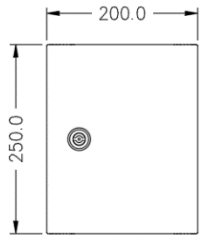

Dimensions for CRX252015

FRONT ELEVATION

WITH FRONT DOOR FITTED