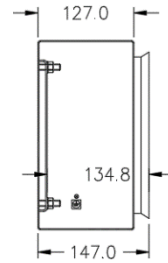

FRONT ELEVATION

FRONT DOOR REMOVED

GEAR TRAY

BOTTOM VIEW

SIDE VIEW

SIDE VIEW

FRONT DOOR REMOVED

DOOR LOCK

DOOR LOCK DIMENSIONS

Catalogue number: **CRX**□□□□□□□□

CRXX□□□□□□□□

CVS Eureka IP65 Stainless Steel Enclosures

Dimensions for CRXX/CRX302515- CRXX/CRX806030

FRONT ELEVATION

FRONT ELEVATION
FRONT DOOR & GEAR TRAY REMOVED

FRONT ELEVATION
FRONT DOOR REMOVED

GEAR TRAY

BOTTOM SIDE
USABLE GLAND PLATE AREA

LEFT SIDE

LEFT SIDE
FRONT DOOR REMOVED

DOOR LOCK
DOOR LOCK DIMENSIONS

Part No.	A	B	C	D	E	F
CRX302515	300	278	264	250	206	200
CRXX/CRX303015	300	278	264	300	256	250
CRX403015	400	378	364	300	256	250
CRXX/CRX403020	400	378	364	300	256	250
CRXX/CRX404020	400	378	364	400	356	350
CRXX/CRX604030	600	578	564	400	356	350
CRXX/CRX606025	600	578	564	600	556	550
CRX705025	700	678	664	500	456	450
CRXX/CRX806030	800	778	764	600	556	550

Catalogue number: **CRX**□□□□□□□□

CRXX□□□□□□□□

CVS Eureka IP65 Stainless Steel Enclosures

Dimensions for CRXX/CRX808030- CRXX/CRX1208030

Part No.	A	B	C
CRXX/CRX808030	800	778	764
CRXX/CRX1008030	1000	978	964
CRXX/CRX1208030	1200	1178	1164