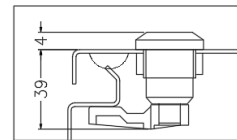

DOOR LOCK DIMENSIONS

Catalogue number: **CRX**□□□□□□□□

CRXX□□□□□□□□

CVS Eureka IP65 Stainless Steel Enclosures

Dimensions for CRXX/CRX302515- CRXX/CRX806030

FRONT ELEVATION

FRONT ELEVATION
FRONT DOOR & GEAR TRAY REMOVED

FRONT ELEVATION
FRONT DOOR REMOVED

GEAR TRAY

BOTTOM SIDE
USABLE GLAND PLATE AREA

LEFT SIDE

LEFT SIDE
FRONT DOOR REMOVED

DOOR LOCK
DOOR LOCK DIMENSIONS

Part No.	A	B	C	D	E	F
CRX302515	300	278	264	250	206	200
CRXX/CRX303015	300	278	264	300	256	250
CRX403015	400	378	364	300	256	250
CRXX/CRX403020	400	378	364	300	256	250
CRXX/CRX404020	400	378	364	400	356	350
CRXX/CRX604030	600	578	564	400	356	350
CRXX/CRX606025	600	578	564	600	556	550
CRX705025	700	678	664	500	456	450
CRXX/CRX806030	800	778	764	600	556	550

Catalogue number: **CRX**□□□□□□□□

CRXX□□□□□□□□

CVS Eureka IP65 Stainless Steel Enclosures

Dimensions for CRXX/CRX808030- CRXX/CRX1208030

Part No.	A	B	C
CRXX/CRX808030	800	778	764
CRXX/CRX1008030	1000	978	964
CRXX/CRX1208030	1200	1178	1164