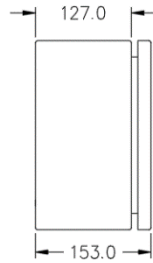

FRONT ELEVATION

FRONT DOOR REMOVED

GEAR TRAY

BOTTOM VIEW

SIDE VIEW

SIDE VIEW

FRONT DOOR REMOVED

DOOR LOCK

DOOR LOCK DIMENSIONS

Catalogue number: **CRX**□□□□□□□□

CRXX□□□□□□□□

CVS Eureka IP65 Stainless Steel Enclosures

Dimensions for CRXX/CRX302515- CRXX/CRX806030

FRONT ELEVATION

FRONT ELEVATION
FRONT DOOR & GEAR TRAY REMOVED

FRONT ELEVATION
FRONT DOOR REMOVED

GEAR TRAY

BOTTOM SIDE
USABLE GLAND PLATE AREA

LEFT SIDE

LEFT SIDE
FRONT DOOR REMOVED

DOOR LOCK
DOOR LOCK DIMENSIONS

Part No.	A	B	C	D	E	F
CRX302515	300	278	264	250	206	200
CRXX/CRX303015	300	278	264	300	256	250
CRX403015	400	378	364	300	256	250
CRXX/CRX403020	400	378	364	300	256	250
CRXX/CRX404020	400	378	364	400	356	350
CRXX/CRX604030	600	578	564	400	356	350
CRXX/CRX606025	600	578	564	600	556	550
CRX705025	700	678	664	500	456	450
CRXX/CRX806030	800	778	764	600	556	550

Catalogue number: **CRX**□□□□□□□□

CRXX□□□□□□□□

CVS Eureka IP65 Stainless Steel Enclosures

Dimensions for CRXX/CRX808030- CRXX/CRX1208030

Part No.	A	B	C
CRXX/CRX808030	800	778	764
CRXX/CRX1008030	1000	978	964
CRXX/CRX1208030	1200	1178	1164