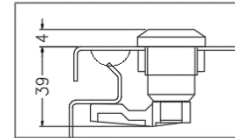

FRONT ELEVATION

FRONT DOOR REMOVED

GEAR TRAY

BOTTOM VIEW

SIDE VIEW

SIDE VIEW

FRONT DOOR REMOVED

DOOR LOCK

DOOR LOCK DIMENSIONS

Catalogue number: **CRX**□□□□□□□□

CRXX□□□□□□□□

CVS Eureka IP65 Stainless Steel Enclosures

Dimensions for CRXX/CRX302515- CRXX/CRX806030

FRONT ELEVATION

FRONT ELEVATION
FRONT DOOR & GEAR TRAY REMOVED

FRONT ELEVATION
FRONT DOOR REMOVED

GEAR TRAY

BOTTOM SIDE
USABLE GLAND PLATE AREA

LEFT SIDE

LEFT SIDE
FRONT DOOR REMOVED

DOOR LOCK
DOOR LOCK DIMENSIONS

Part No.	A	B	C	D	E	F
CRX302515	300	278	264	250	206	200
CRXX/CRX303015	300	278	264	300	256	250
CRX403015	400	378	364	300	256	250
CRXX/CRX403020	400	378	364	300	256	250
CRXX/CRX404020	400	378	364	400	356	350
CRXX/CRX604030	600	578	564	400	356	350
CRXX/CRX606025	600	578	564	600	556	550
CRX705025	700	678	664	500	456	450
CRXX/CRX806030	800	778	764	600	556	550