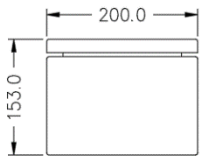

BOTTOM VIEW