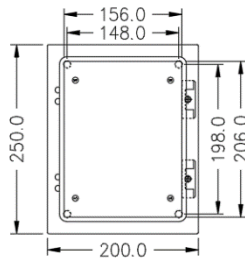

Properties

Properties	
Manufacturer	CVS
Product Range	Eureka IP65 304 Stainless Steel Enclosures Eureka IP65 316 Stainless Steel Enclosures
IP rating	IP65
Enclosure Material	304 Grade Stainless Steel 316 Grade Stainless Steel
Enclosure Thickness	1.5mm
Operating Temperature	Resistant to High temperatures (Good heat sink properties)
Resistance to chemicals	Resistant to chemical attacks
Impact resistance	High resistance to Impact
Earthing	Earthing Studs available on body, door, and mounting plate
EMC shielding	Blockage of electromagnetic signals (Stainless Steel)
Mounting Plate	Removable 1.4/2.0mm Galvanised Steel Mounting Plate
Cable Entry	Top or Bottom 1.5mm Mild Steel Gland Plate
Standards	built to IEC 60529 standards

Catalogue number: **CRX**□□□□□□□□

CRXX□□□□□□□□

CVS Eureka IP65 Stainless Steel Enclosures

Dimensions for CRX252015

FRONT ELEVATION

WITH FRONT DOOR FITTED

FRONT ELEVATION

FRONT DOOR & GEAR TRAY REMOVED

DOOR LOCK DIMENSIONS

Catalogue number: **CRX**□□□□□□□□

CRXX□□□□□□□□

CVS Eureka IP65 Stainless Steel Enclosures

Dimensions for CRXX/CRX302515- CRXX/CRX806030

FRONT ELEVATION

FRONT ELEVATION
FRONT DOOR & GEAR TRAY REMOVED

Catalogue number: **CRX**□□□□□□□□

CRXX□□□□□□□□

CVS Eureka IP65 Stainless Steel Enclosures

Dimensions for CRXX/CRX808030- CRXX/CRX1208030

Part No.	A	B	C
CRXX/CRX808030	800	778	764
CRXX/CRX1008030	1000	978	964
CRXX/CRX1208030	1200	1178	1164