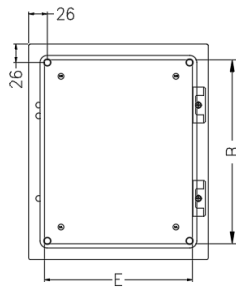

DOOR LOCK DIMENSIONS

Catalogue number: **CRX**□□□□□□□□

CRXX□□□□□□□□

CVS Eureka IP65 Stainless Steel Enclosures

Dimensions for CRXX/CRX302515- CRXX/CRX806030

FRONT ELEVATION

FRONT ELEVATION
FRONT DOOR & GEAR TRAY REMOVED

FRONT ELEVATION
FRONT DOOR REMOVED

GEAR TRAY

BOTTOM SIDE
USABLE GLAND PLATE AREA

LEFT SIDE

LEFT SIDE
FRONT DOOR REMOVED

DOOR LOCK
DOOR LOCK DIMENSIONS

Part No.	A	B	C	D	E	F
CRX302515	300	278	264	250	206	200
CRXX/CRX303015	300	278	264	300	256	250
CRX403015	400	378	364	300	256	250
CRXX/CRX403020	400	378	364	300	256	250
CRXX/CRX404020	400	378	364	400	356	350
CRXX/CRX604030	600	578	564	400	356	350
CRXX/CRX606025	600	578	564	600	556	550
CRX705025	700	678	664	500	456	450
CRXX/CRX806030	800	778	764	600	556	550

Catalogue number: **CRX**□□□□□□□□

CRXX□□□□□□□□

CVS Eureka IP65 Stainless Steel Enclosures

Dimensions for CRXX/CRX808030- CRXX/CRX1208030

Part No.	A	B	C
CRXX/CRX808030	800	778	764
CRXX/CRX1008030	1000	978	964
CRXX/CRX1208030	1200	1178	1164