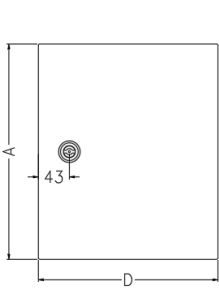

DOOR LOCK DIMENSIONS

Catalogue number: **CRX**□□□□□□□□

CRXX□□□□□□□□

CVS Eureka IP65 Stainless Steel Enclosures

Dimensions for CRXX/CRX302515- CRXX/CRX806030

FRONT ELEVATION

FRONT ELEVATION
FRONT DOOR & GEAR TRAY REMOVED

FRONT ELEVATION
FRONT DOOR REMOVED

GEAR TRAY

BOTTOM SIDE
USABLE GLAND PLATE AREA

LEFT SIDE

LEFT SIDE
FRONT DOOR REMOVED

DOOR LOCK
DOOR LOCK DIMENSIONS

Part No.	A	B	C	D	E	F
CRX302515	300	278	264	250	206	200
CRXX/CRX303015	300	278	264	300	256	250
CRX403015	400	378	364	300	256	250
CRXX/CRX403020	400	378	364	300	256	250
CRXX/CRX404020	400	378	364	400	356	350
CRXX/CRX604030	600	578	564	400	356	350
CRXX/CRX606025	600	578	564	600	556	550
CRX705025	700	678	664	500	456	450
CRXX/CRX806030	800	778	764	600	556	550

Catalogue number: **CRX**□□□□□□□□

CRXX□□□□□□□□

CVS Eureka IP65 Stainless Steel Enclosures

Dimensions for CRXX/CRX808030- CRXX/CRX1208030

Part No.	A	B	C
CRXX/CRX808030	800	778	764
CRXX/CRX1008030	1000	978	964
CRXX/CRX1208030	1200	1178	1164