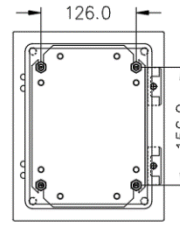

Properties

Properties	
Manufacturer	CVS
Product Range	Eureka IP65 304 Stainless Steel Enclosures Eureka IP65 316 Stainless Steel Enclosures
IP rating	IP65
Enclosure Material	304 Grade Stainless Steel 316 Grade Stainless Steel
Enclosure Thickness	1.5mm
Operating Temperature	Resistant to High temperatures (Good heat sink properties)
Resistance to chemicals	Resistant to chemical attacks
Impact resistance	High resistance to Impact
Earthing	Earthing Studs available on body, door, and mounting plate
EMC shielding	Blockage of electromagnetic signals (Stainless Steel)
Mounting Plate	Removable 1.4/2.0mm Galvanised Steel Mounting Plate
Cable Entry	Top or Bottom 1.5mm Mild Steel Gland Plate
Standards	built to IEC 60529 standards

Catalogue number: **CRX**□□□□□□□□

CRXX□□□□□□□□

CVS Eureka IP65 Stainless Steel Enclosures

Dimensions for CRX252015

FRONT ELEVATION

WITH FRONT DOOR FITTED

FRONT ELEVATION

FRONT DOOR & GEAR TRAY REMOVED

FRONT ELEVATION

FRONT DOOR REMOVED

GEAR TRAY

BOTTOM VIEW

SIDE VIEW

SIDE VIEW

FRONT DOOR REMOVED

DOOR LOCK

DOOR LOCK DIMENSIONS

Catalogue number: **CRX**□□□□□□□□

CRXX□□□□□□□□

CVS Eureka IP65 Stainless Steel Enclosures

Dimensions for CRXX/CRX302515- CRXX/CRX806030

FRONT ELEVATION

FRONT ELEVATION
FRONT DOOR & GEAR TRAY REMOVED