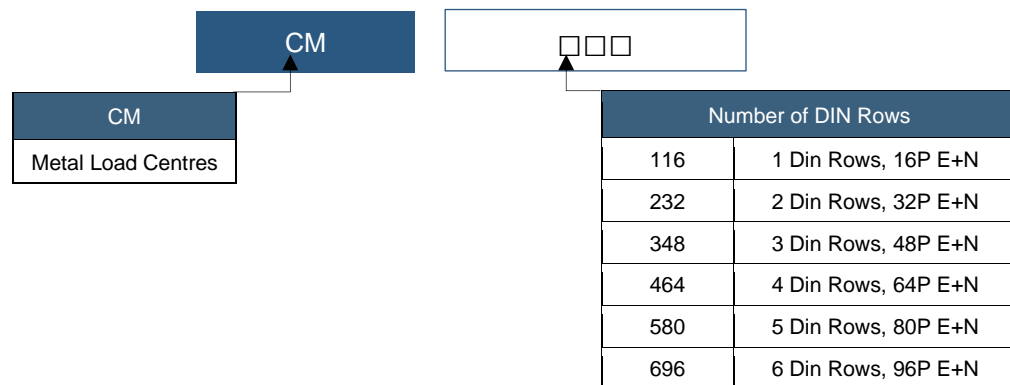

### Eureka IP40 Metal Load Centres

- AS/NZS 61439.1
- Enclosure Material: Mild Steel
- IP40 Rated Load Centres
- Wide range of Enclosure Lengths, Heights
- Rigid Construction
- Complete with DIN rail, mounting brackets, Earth bars and Neutral bars.