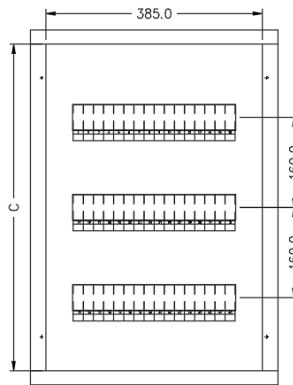

### Properties

Properties	
Manufacturer	Eureka
Product Range	Eureka IP40 MCB Enclosures
IP rating	IP40
Mounting Type	Surface Mount
Enclosure Depth	120 mm
Parts Included	IP40 Enclosure DIN Rail Escutcheon

### Dimensions for Eureka Metal Load Centres

FRONT ELEVATION

FRONT ELEVATION  
FRONT DOOR NOT SHOWN

FRONT ELEVATION  
FRONT DOOR REMOVED

SIDE VIEW

TOP/BOTTOM VIEW  
CM116, CM232, CM348

TOP/BOTTOM VIEW  
CM464, CM580, CM696