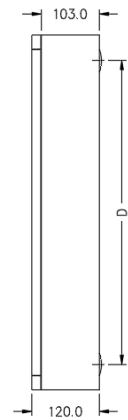

### Properties

Properties	
Manufacturer	Eureka
Product Range	Eureka IP40 MCB Enclosures
IP rating	IP40
Mounting Type	Surface Mount
Enclosure Depth	120 mm
Parts Included	IP40 Enclosure DIN Rail Escutcheon

### Dimensions for Eureka Metal Load Centres

FRONT ELEVATION

FRONT ELEVATION  
FRONT DOOR NOT SHOWN

FRONT ELEVATION  
FRONT DOOR REMOVED

SIDE VIEW

TOP/BOTTOM VIEW  
CM116, CM232, CM348

TOP/BOTTOM VIEW  
CM464, CM580, CM696

Part No.	A	B	C	D
CM116	320	268	270	230
CM232	470	418	420	380
CM348	630	578	580	540
CM464	790	738	740	700
CM580	950	898	900	860
CM696	1110	1058	1060	1020