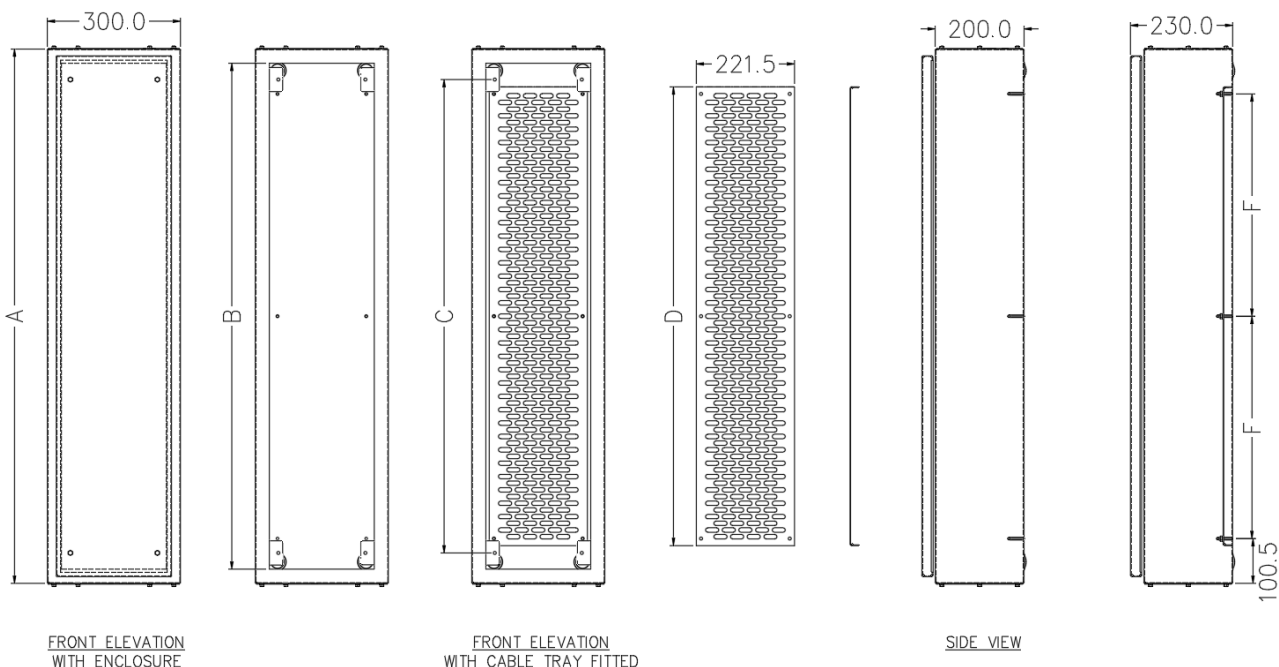

Catalogue number: **CZ□□□□G**

Cable Zone 1200-2100mm

### Cable Zone

- Helps with running cables to the top/bottom of the Eureka enclosure depending on the cable entry required.
- Minimizes cable congestion within the enclosure.
- Mounts directly next to the Eureka 600mm wide enclosures.
- Available to suit enclosure from 1200mm to 2100mm.
- With lift off Cover.
- Comes with fitted cable tray in rear enclosure.
- Available in 2 different colours, N42 Grey and X15 orange.

Part No.	Colour	Description	A-Length/mm	Suitable Enclosure
CZ1200G	N42 Grey	IP42 Mild Steel Cable Zone with Cable tray	1200	AB12
CZ1200OR	X15 orange	IP42 Mild Steel Cable Zone with Cable tray	1200	AB12
CZ1500G	N42 Grey	IP42 Mild Steel Cable Zone with Cable tray	1500	AB15
CZ1500OR	X15 orange	IP42 Mild Steel Cable Zone with Cable tray	1500	AB15
CZ1800G	N42 Grey	IP42 Mild Steel Cable Zone with Cable tray	1800	AB18
CZ1800OR	X15 orange	IP42 Mild Steel Cable Zone with Cable tray	1800	AB18
CZ2100G	N42 Grey	IP42 Mild Steel Cable Zone with Cable tray	2100	AB21
CZ2100OR	X15 orange	IP42 Mild Steel Cable Zone with Cable tray	2100	AB21

### Dimensions

Part No.	A	B	C	D	F
CZ1200G/OR	1200	1136	1062.9	1030	499.5
CZ1500G/OR	1500	1436	1362.9	1330	649.5
CZ1800G/OR	1800	1736	1662.9	1630	799.5
CZ2100G/OR	2100	2036	1962.9	1930	949.5