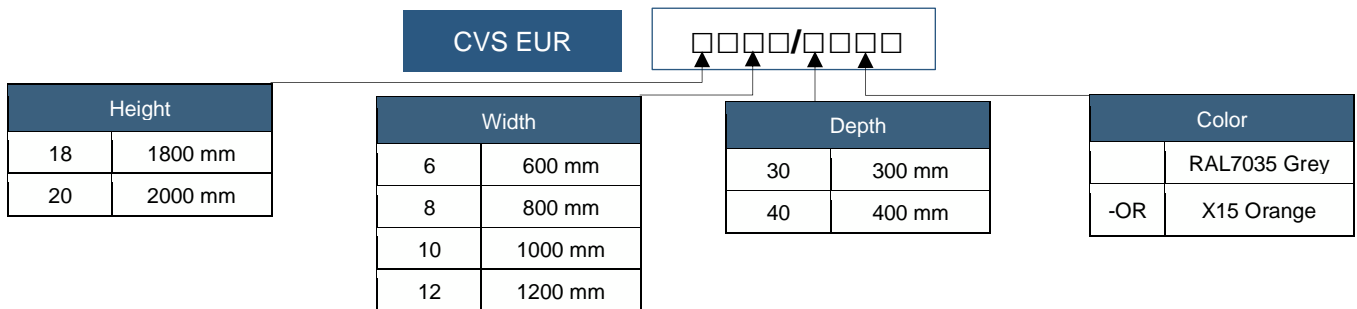

Catalogue number: **CVS EUR**□□□□/□□
CVS EUR□□□□/□□-OR

CVS Eureka IP55 Mild Steel Free Standing Enclosures

CVS Eureka IP55 Mild Steel Free Standing Enclosures

- Colour Options: RAL 7035 grey, X15 Orange
- IP55 Mild Steel Enclosures
- Enclosure heights from 1600mm to 2000mm
- Enclosure depth 300/400mm
- Rigid Construction
- High resistance to impact
- C-Rails welded on the internal body for mounting accessories
- Complete with 3.0mm mounting plates and Black Plinth
- Built for IEC 60529 standards

Properties

Properties	
Manufacturer	CVS
Product Range	Eureka IP55 Mild Steel Floor Standing Enclosures
IP rating	IP55
Enclosure Material	Polyester Powder coated Mild Steel
Enclosure Thickness	2.0mm
Available Colours	RAL7035 Grey, X15 Orange
Operating Temperature	Resistant to High temperatures
Resistance to chemicals	Resistant to chemical attacks
Impact resistance	High resistance to Impact
Earthing	Studs available on body, door, and mounting plate
EMC shielding	Blockage of electromagnetic signals (Mild Steel)
Mounting Plate	3mm Thick Mounting Plate with adjustable depth
Cable Entry	Top entry- 2mm Mild Steel Polyester Powder Coated Gland Plate
Standards	Built to IEC 529 standards

Catalogue number: **CVS EUR**□□□□/□□
CVS EUR□□□□/□□-OR

CVS Eureka IP55 Mild Steel Free Standing Enclosures

Dimensions for EUR CVS 168/40 to 2080/40

FRONT ELEVATION

FRONT ELEVATION
FRONT DOOR NOT SHOWN

SIDE VIEW