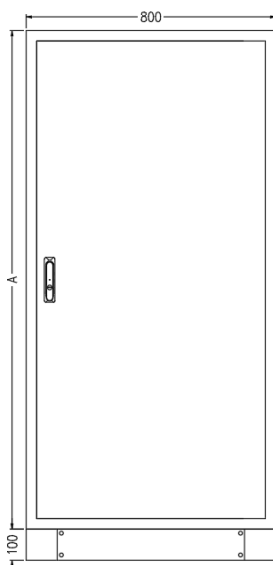

Properties

Properties	
Manufacturer	CVS
Product Range	Eureka IP55 Mild Steel Floor Standing Enclosures
IP rating	IP55
Enclosure Material	Polyester Powder coated Mild Steel
Enclosure Thickness	2.0mm
Available Colours	RAL7035 Grey, X15 Orange
Operating Temperature	Resistant to High temperatures
Resistance to chemicals	Resistant to chemical attacks
Impact resistance	High resistance to Impact
Earthing	Studs available on body, door, and mounting plate
EMC shielding	Blockage of electromagnetic signals (Mild Steel)
Mounting Plate	3mm Thick Mounting Plate with adjustable depth
Cable Entry	Top entry- 2mm Mild Steel Polyester Powder Coated Gland Plate
Standards	Built to IEC 529 standards

Catalogue number: **CVS EUR**□□□□/□□
CVS EUR□□□□/□□-OR

CVS Eureka IP55 Mild Steel Free Standing Enclosures

Dimensions for EUR CVS 168/40 to 2080/40

FRONT ELEVATION

FRONT ELEVATION
FRONT DOOR NOT SHOWN

SIDE VIEW

GEAR TRAY

BOTTOM VIEW
3.0MM BLACK PLINTH

TOP VIEW

Enclosure Part No.	A	B	C	D
EUR CVS 168/40	1600	1534	1516	1472
EUR CVS 188/40	1800	1734	1716	1672
EUR CVS 2080/40	2000	1934	1916	1872

Dimensions for EUR CVS 1810/40 & 2010/40

Dimensions for EUR CVS 1812/40 & 2012/40

Enclosure Part No.	A	B	C	D
EUR CVS 1812/40	1800	1734	1716	1672
EUR CVS 2012/40	2000	1934	1916	1872