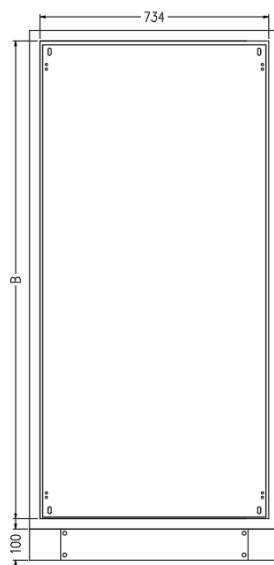

Properties

Properties	
Manufacturer	CVS
Product Range	Eureka IP55 Mild Steel Floor Standing Enclosures
IP rating	IP55
Enclosure Material	Polyester Powder coated Mild Steel
Enclosure Thickness	2.0mm
Available Colours	RAL7035 Grey, X15 Orange
Operating Temperature	Resistant to High temperatures
Resistance to chemicals	Resistant to chemical attacks
Impact resistance	High resistance to Impact
Earthing	Studs available on body, door, and mounting plate
EMC shielding	Blockage of electromagnetic signals (Mild Steel)
Mounting Plate	3mm Thick Mounting Plate with adjustable depth
Cable Entry	Top entry- 2mm Mild Steel Polyester Powder Coated Gland Plate
Standards	Built to IEC 529 standards

Catalogue number: **CVS EUR**□□□□/□□
CVS EUR□□□□/□□-OR

CVS Eureka IP55 Mild Steel Free Standing Enclosures

Dimensions for EUR CVS 168/40 to 2080/40

FRONT ELEVATION

FRONT ELEVATION
FRONT DOOR NOT SHOWN

SIDE VIEW

GEAR TRAY

BOTTOM VIEW
3.0MM BLACK PLINTH

TOP VIEW

Enclosure Part No.	A	B	C	D
EUR CVS 168/40	1600	1534	1516	1472
EUR CVS 188/40	1800	1734	1716	1672
EUR CVS 2080/40	2000	1934	1916	1872

Dimensions for EUR CVS 1810/40 & 2010/40

Dimensions for EUR CVS 1812/40 & 2012/40

Enclosure Part No.	A	B	C	D
EUR CVS 1812/40	1800	1734	1716	1672
EUR CVS 2012/40	2000	1934	1916	1872