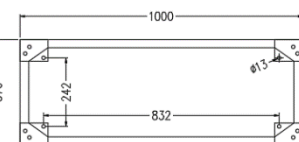

GEAR TRAY

BOTTOM VIEW
3.0MM BLACK PLINTH

TOP VIEW

Enclosure Part No.	A	B	C	D
EUR CVS 168/40	1600	1534	1516	1472
EUR CVS 188/40	1800	1734	1716	1672
EUR CVS 2080/40	2000	1934	1916	1872

Dimensions for EUR CVS 1810/40 & 2010/40

FRONT ELEVATION

FRONT ELEVATION
FRONT DOOR NOT SHOWN

SIDE VIEW

GEAR TRAY

BOTTOM VIEW
3.0MM BLACK PLINTH

TOP VIEW

Enclosure Part No.	A	B	C	D
EUR CVS 1810/40	1800	1734	1716	1672
EUR CVS 2010/40	2000	1934	1916	1872

Dimensions for EUR CVS 1812/40 & 2012/40

Enclosure Part No.	A	B	C	D
EUR CVS 1812/40	1800	1734	1716	1672
EUR CVS 2012/40	2000	1934	1916	1872