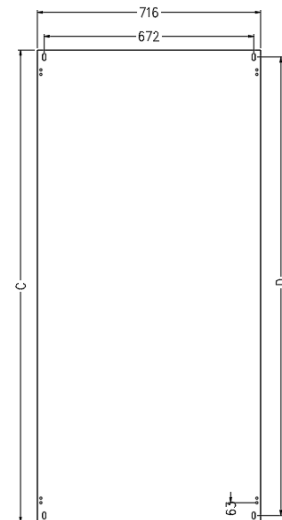

Properties

Properties	
Manufacturer	CVS
Product Range	Eureka IP55 Mild Steel Floor Standing Enclosures
IP rating	IP55
Enclosure Material	Polyester Powder coated Mild Steel
Enclosure Thickness	2.0mm
Available Colours	RAL7035 Grey, X15 Orange
Operating Temperature	Resistant to High temperatures
Resistance to chemicals	Resistant to chemical attacks
Impact resistance	High resistance to Impact
Earthing	Studs available on body, door, and mounting plate
EMC shielding	Blockage of electromagnetic signals (Mild Steel)
Mounting Plate	3mm Thick Mounting Plate with adjustable depth
Cable Entry	Top entry- 2mm Mild Steel Polyester Powder Coated Gland Plate
Standards	Built to IEC 529 standards

Catalogue number: **CVS EUR**□□□□/□□
CVS EUR□□□□/□□-OR

CVS Eureka IP55 Mild Steel Free Standing Enclosures

Dimensions for EUR CVS 168/40 to 2080/40

FRONT ELEVATION

FRONT ELEVATION
FRONT DOOR NOT SHOWN

SIDE VIEW

GEAR TRAY

BOTTOM VIEW
3.0MM BLACK PLINTH

TOP VIEW

Enclosure Part No.	A	B	C	D
EUR CVS 168/40	1600	1534	1516	1472
EUR CVS 188/40	1800	1734	1716	1672
EUR CVS 2080/40	2000	1934	1916	1872

Dimensions for EUR CVS 1810/40 & 2010/40

Dimensions for EUR CVS 1812/40 & 2012/40

Enclosure Part No.	A	B	C	D
EUR CVS 1812/40	1800	1734	1716	1672
EUR CVS 2012/40	2000	1934	1916	1872