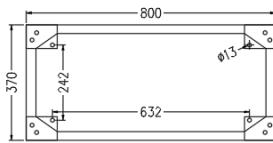

Catalogue number: **CVS EUR**□□□□/□□
CVS EUR□□□□/□□-OR

CVS Eureka IP55 Mild Steel Free Standing Enclosures

Dimensions for EUR CVS 168/40 to 2080/40

FRONT ELEVATION

FRONT ELEVATION
FRONT DOOR NOT SHOWN

SIDE VIEW

GEAR TRAY

BOTTOM VIEW
3.0MM BLACK PLINTH

TOP VIEW

Enclosure Part No.	A	B	C	D
EUR CVS 168/40	1600	1534	1516	1472
EUR CVS 188/40	1800	1734	1716	1672
EUR CVS 2080/40	2000	1934	1916	1872

Dimensions for EUR CVS 1810/40 & 2010/40

Dimensions for EUR CVS 1812/40 & 2012/40

Enclosure Part No.	A	B	C	D
EUR CVS 1812/40	1800	1734	1716	1672
EUR CVS 2012/40	2000	1934	1916	1872