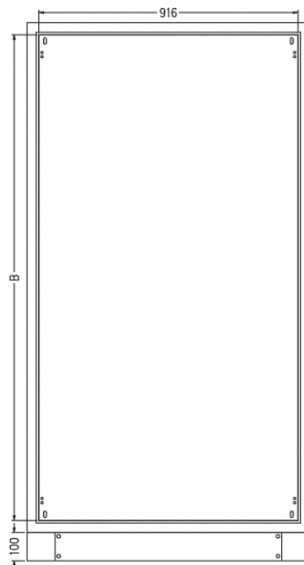

FRONT ELEVATION
FRONT DOOR NOT SHOWN