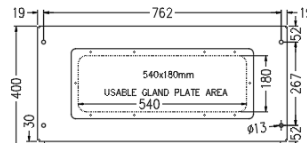

Properties

Properties	
Manufacturer	CVS
Product Range	Eureka IP55 Mild Steel Floor Standing Enclosures
IP rating	IP55
Enclosure Material	Polyester Powder coated Mild Steel
Enclosure Thickness	2.0mm
Available Colours	RAL7035 Grey, X15 Orange
Operating Temperature	Resistant to High temperatures
Resistance to chemicals	Resistant to chemical attacks
Impact resistance	High resistance to Impact
Earthing	Studs available on body, door, and mounting plate
EMC shielding	Blockage of electromagnetic signals (Mild Steel)
Mounting Plate	3mm Thick Mounting Plate with adjustable depth
Cable Entry	Top entry- 2mm Mild Steel Polyester Powder Coated Gland Plate
Standards	Built to IEC 529 standards

Catalogue number: **CVS EUR**□□□□/□□
CVS EUR□□□□/□□-OR

CVS Eureka IP55 Mild Steel Free Standing Enclosures

Dimensions for EUR CVS 168/40 to 2080/40

FRONT ELEVATION

FRONT ELEVATION
FRONT DOOR NOT SHOWN

SIDE VIEW

GEAR TRAY

BOTTOM VIEW
3.0MM BLACK PLINTH

TOP VIEW

Enclosure Part No.	A	B	C	D
EUR CVS 168/40	1600	1534	1516	1472
EUR CVS 188/40	1800	1734	1716	1672
EUR CVS 2080/40	2000	1934	1916	1872

Dimensions for EUR CVS 1810/40 & 2010/40

Dimensions for EUR CVS 1812/40 & 2012/40

Enclosure Part No.	A	B	C	D
EUR CVS 1812/40	1800	1734	1716	1672
EUR CVS 2012/40	2000	1934	1916	1872