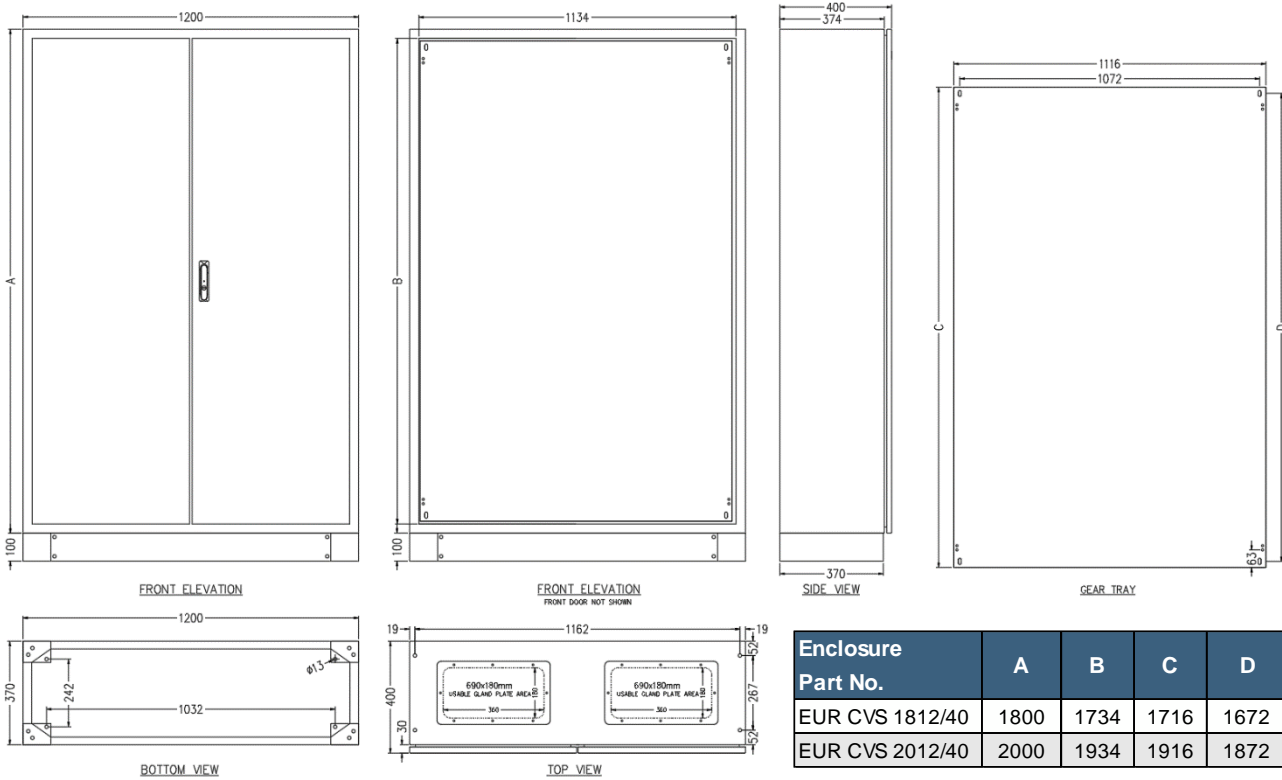

Catalogue number: **CVS EUR**□□□□/□□
CVS EUR□□□□/□□-OR

CVS Eureka IP55 Mild Steel Free Standing Enclosures

CVS Eureka IP55 Mild Steel Free Standing Enclosures

- Colour Options: RAL 7035 grey, X15 Orange
- IP55 Mild Steel Enclosures
- Enclosure heights from 1600mm to 2000mm
- Enclosure depth 300/400mm
- Rigid Construction
- High resistance to impact
- C-Rails welded on the internal body for mounting accessories
- Complete with 3.0mm mounting plates and Black Plinth
- Built for IEC 60529 standards

Properties

Properties	
Manufacturer	CVS
Product Range	Eureka IP55 Mild Steel Floor Standing Enclosures
IP rating	IP55
Enclosure Material	Polyester Powder coated Mild Steel
Enclosure Thickness	2.0mm
Available Colours	RAL7035 Grey, X15 Orange
Operating Temperature	Resistant to High temperatures
Resistance to chemicals	Resistant to chemical attacks
Impact resistance	High resistance to Impact
Earthing	Studs available on body, door, and mounting plate
EMC shielding	Blockage of electromagnetic signals (Mild Steel)
Mounting Plate	3mm Thick Mounting Plate with adjustable depth
Cable Entry	Top entry- 2mm Mild Steel Polyester Powder Coated Gland Plate
Standards	Built to IEC 529 standards

Catalogue number: **CVS EUR**□□□□/□□
CVS EUR□□□□/□□-OR

CVS Eureka IP55 Mild Steel Free Standing Enclosures

Dimensions for EUR CVS 168/40 to 2080/40

FRONT ELEVATION

FRONT ELEVATION
FRONT DOOR NOT SHOWN

SIDE VIEW

Dimensions for EUR CVS 1812/40 & 2012/40

Enclosure Part No.	A	B	C	D
EUR CVS 1812/40	1800	1734	1716	1672
EUR CVS 2012/40	2000	1934	1916	1872