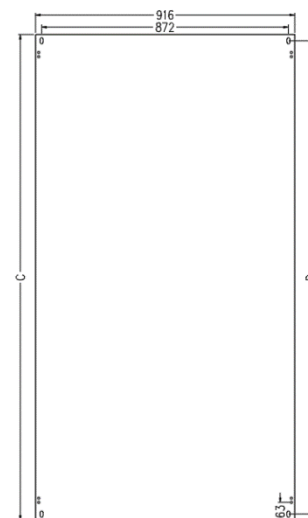

GEAR TRAY

Enclosure Part No.	A	B	C	D
EUR CVS 1810/40	1800	1734	1716	1672
EUR CVS 2010/40	2000	1934	1916	1872

N.A.W. Controls Pty. Ltd.
Telephone: (03) 9464 6555
www.nawcontrols.com.au

CVS Eureka Free Standing Enclosure Datasheet
September 2020