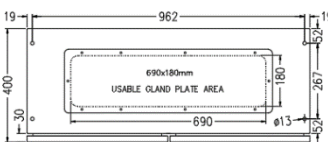

GEAR TRAY

BOTTOM VIEW
3.0MM BLACK PLINTH

TOP VIEW

Enclosure Part No.	A	B	C	D
EUR CVS 168/40	1600	1534	1516	1472
EUR CVS 188/40	1800	1734	1716	1672
EUR CVS 2080/40	2000	1934	1916	1872

Dimensions for EUR CVS 1810/40 & 2010/40

FRONT ELEVATION

FRONT ELEVATION
FRONT DOOR NOT SHOWN

SIDE VIEW

GEAR TRAY

BOTTOM VIEW
3.0MM BLACK PLINTH

TOP VIEW

Enclosure Part No.	A	B	C	D
EUR CVS 1810/40	1800	1734	1716	1672
EUR CVS 2010/40	2000	1934	1916	1872

N.A.W. Controls Pty. Ltd.
 Telephone: (03) 9464 6555
www.nawcontrols.com.au

CVS Eureka Free Standing Enclosure Datasheet
 September 2020

Catalogue number: **CVS EUR**□□□□/□□
CVS EUR□□□□/□□-OR

CVS Eureka IP55 Mild Steel Free Standing Enclosures

Dimensions for EUR CVS 1812/40 & 2012/40

Enclosure Part No.	A	B	C	D
EUR CVS 1812/40	1800	1734	1716	1672
EUR CVS 2012/40	2000	1934	1916	1872