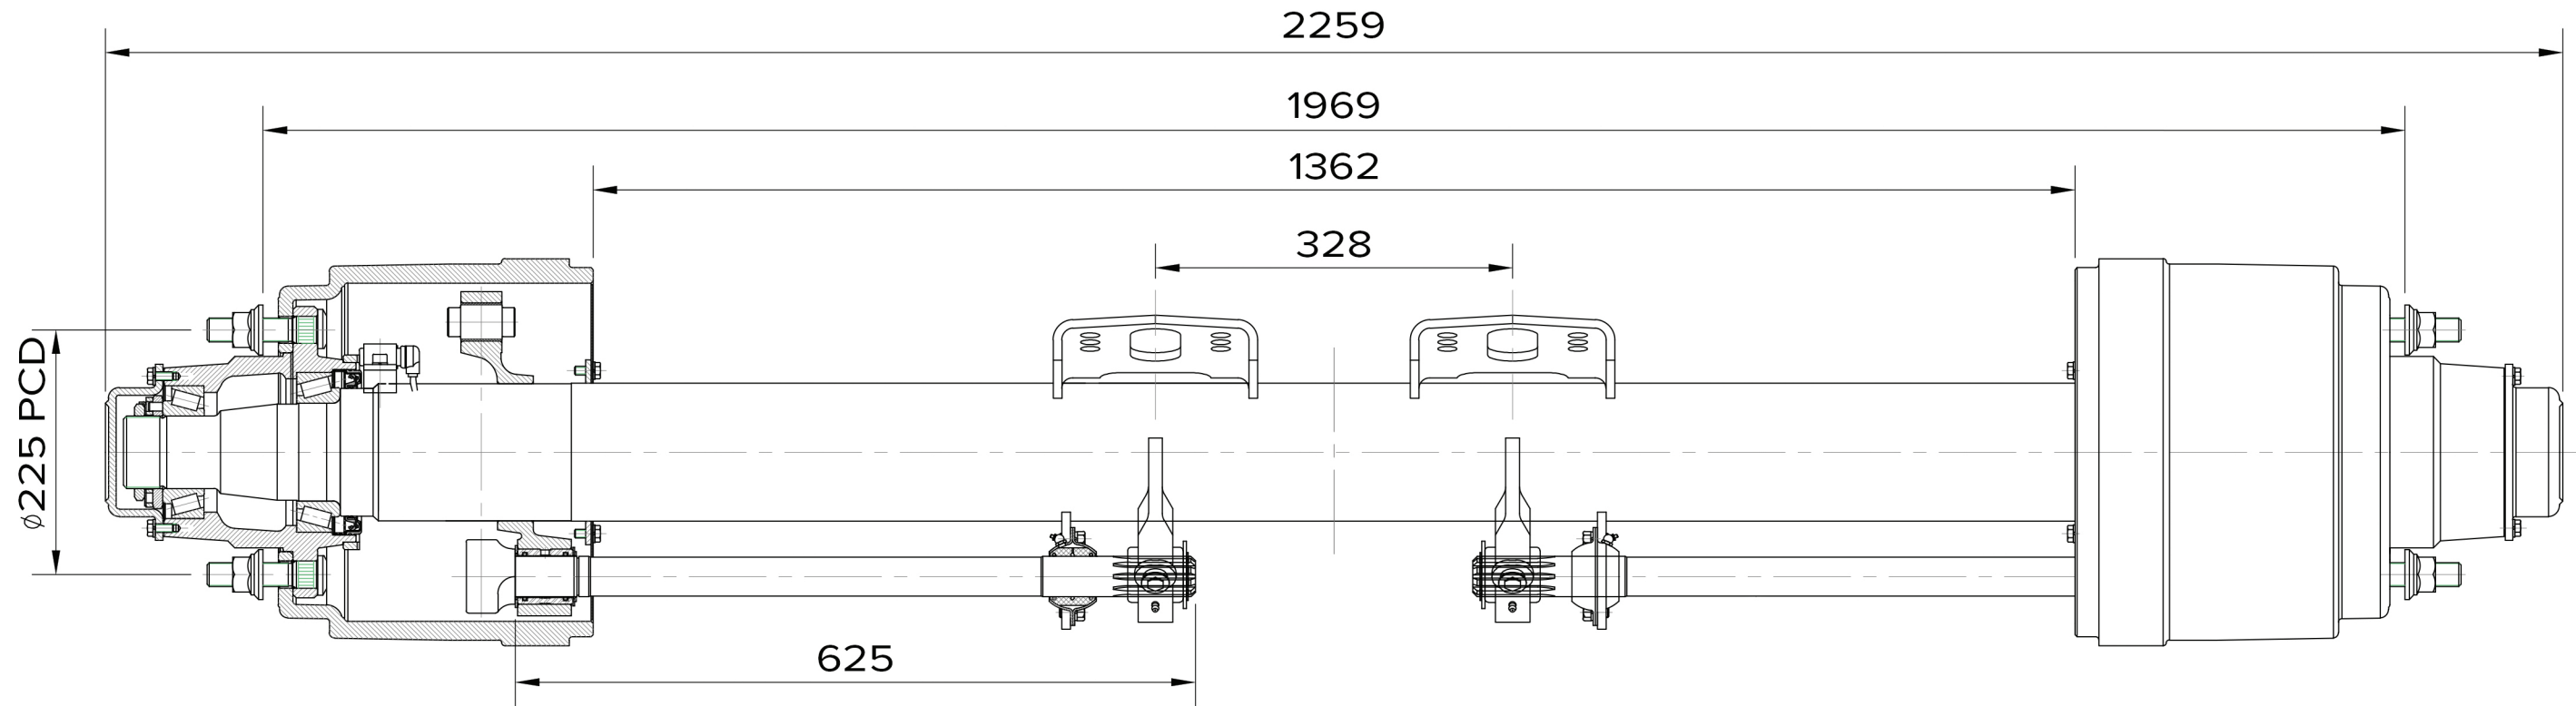

50348

Drum Brake Axle

Axle Part	Replacement Part No
Hub	62552
Drum	62551
Inner Bearing	62600
Outer Bearing	62601
Hub Seal	63101
Lined Brake Shoe	80410
Brake Shoe Kit	61120
Left Camshaft	65003
Right Camshaft	65002
Camshaft Kit	061124B

Axle Part No	Type	Size	Track Size	Stud	PCD
50348	Fixed Out Board Drum	17.5"	77"	10	225mm