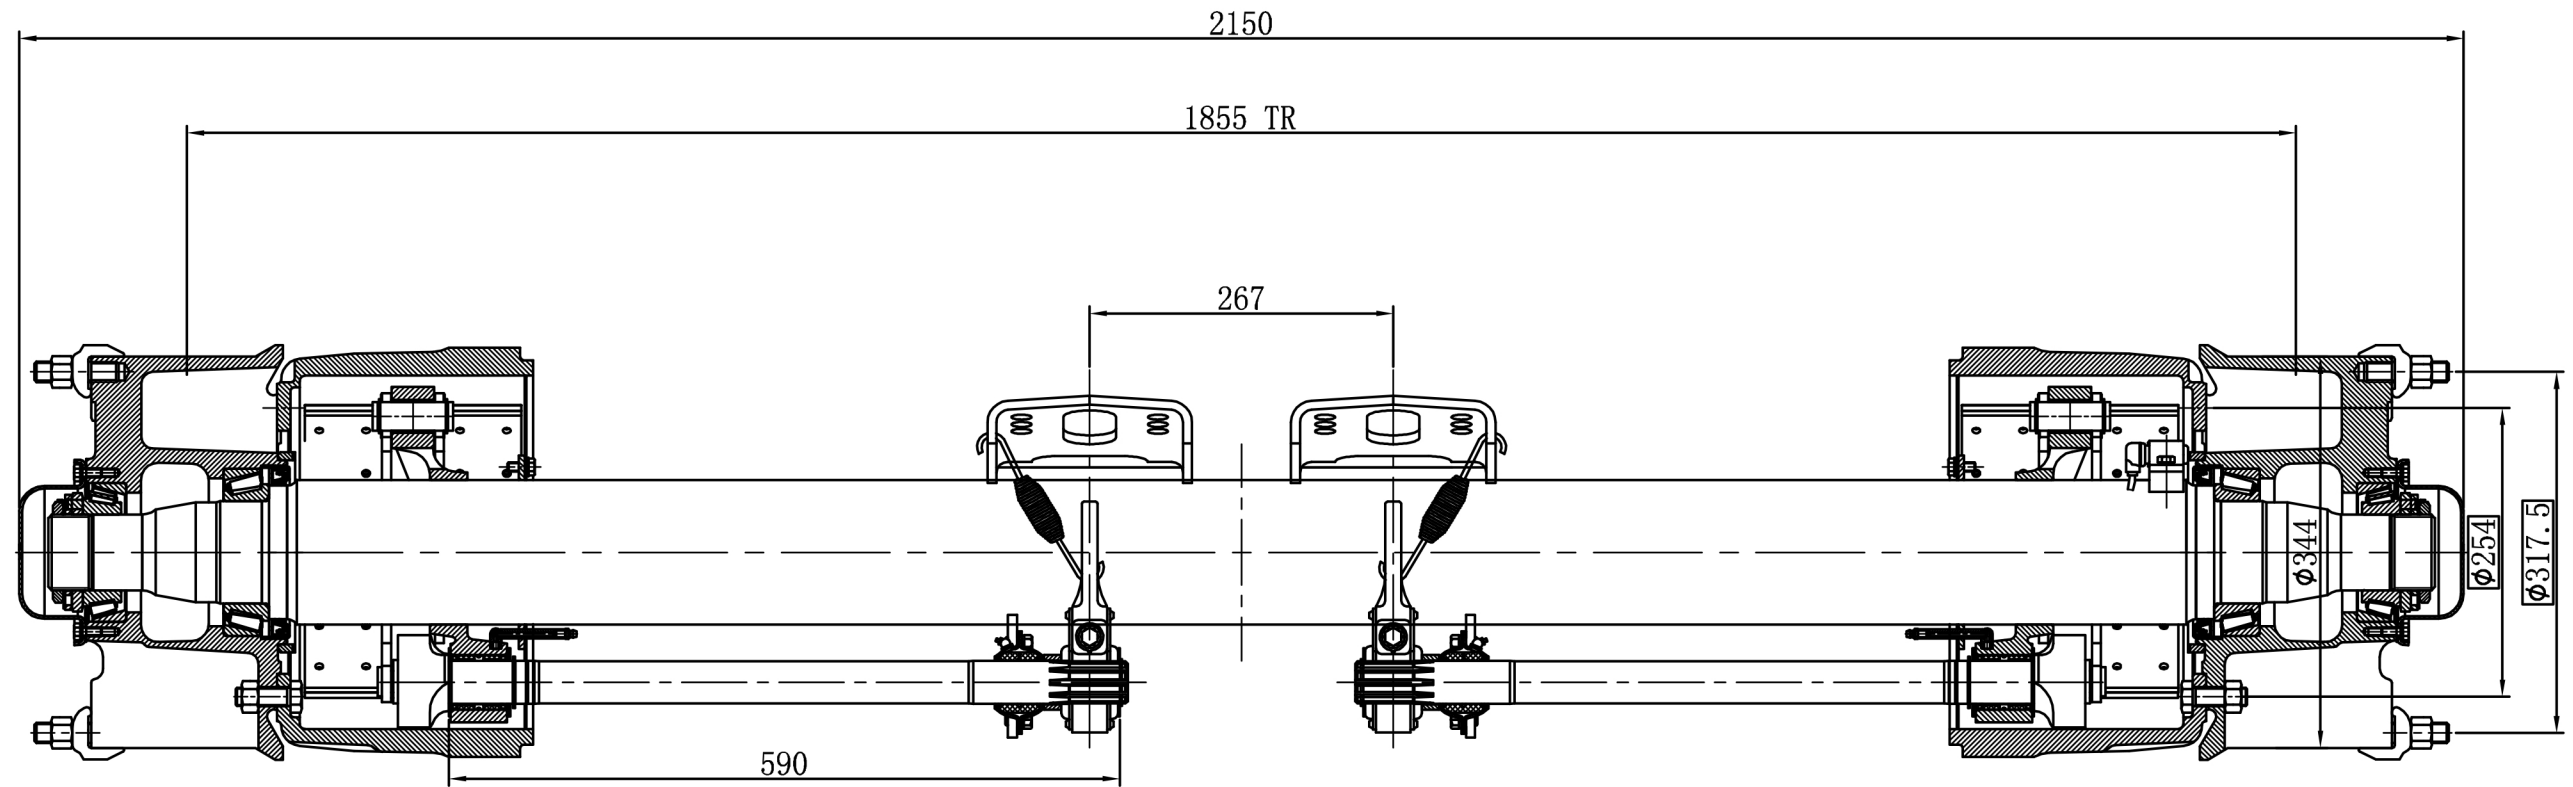

# 50300-MTW

## 3 Spoke Drum Brake Axle

Axle Part No	Type	Capacity	Size	Track Size	Axle Beam	Brake	Bearings	Stud
50300-MTW	3 Spoke Drum Brake	11,000kg	17.5"	1855mm	127mm	310x190	HM218248/210 HM212049/011	6-3/4"-10UNC