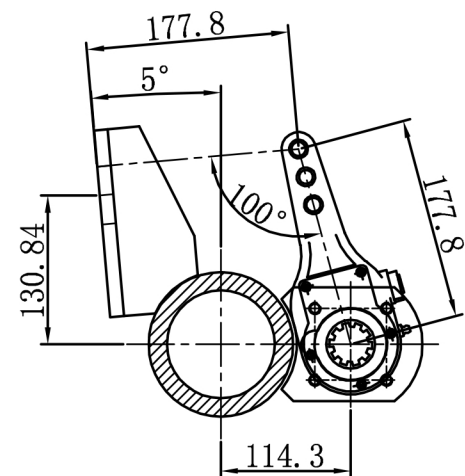

# 50300-MTW

## 3 Spoke Drum Brake Axle

Axle Part No	Type	Capacity	Size	Track Size	Axle Beam	Brake	Bearings	Stud
50300-MTW	3 Spoke Drum Brake	11,000kg	17.5"	1855mm	127mm	310x190	HM218248/210 HM212049/011	6-3/4"-10UNC