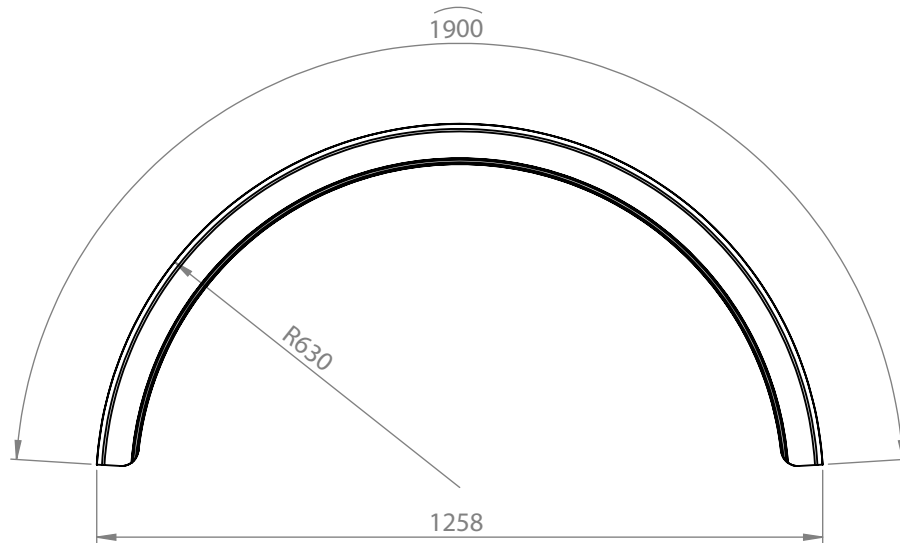

PARLOK MEDIUM BLUE 11R 22.5" MUDGUARD

PN:	105522
Drawing Number:	101052
Size:	650x1900 R630
Material:	PE=HD
Weight:	4.2kg

105522
www.mtw.co.nz