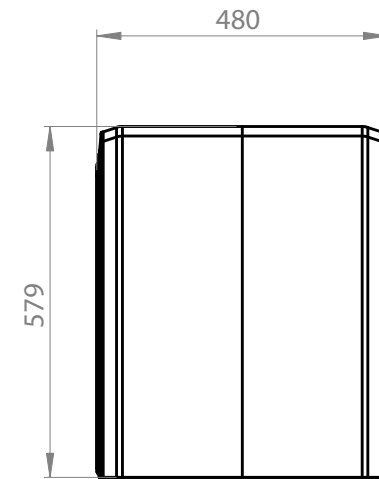

# PARLOK MEDIUM BLUE 22.5" MEGA STEER MUDGUARD

PN:	105470
Drawing Number:	101190
Size:	480x1950 R580
Material:	PE=HD
Weight:	3.2kg

105470  
[www.mtw.co.nz](http://www.mtw.co.nz)