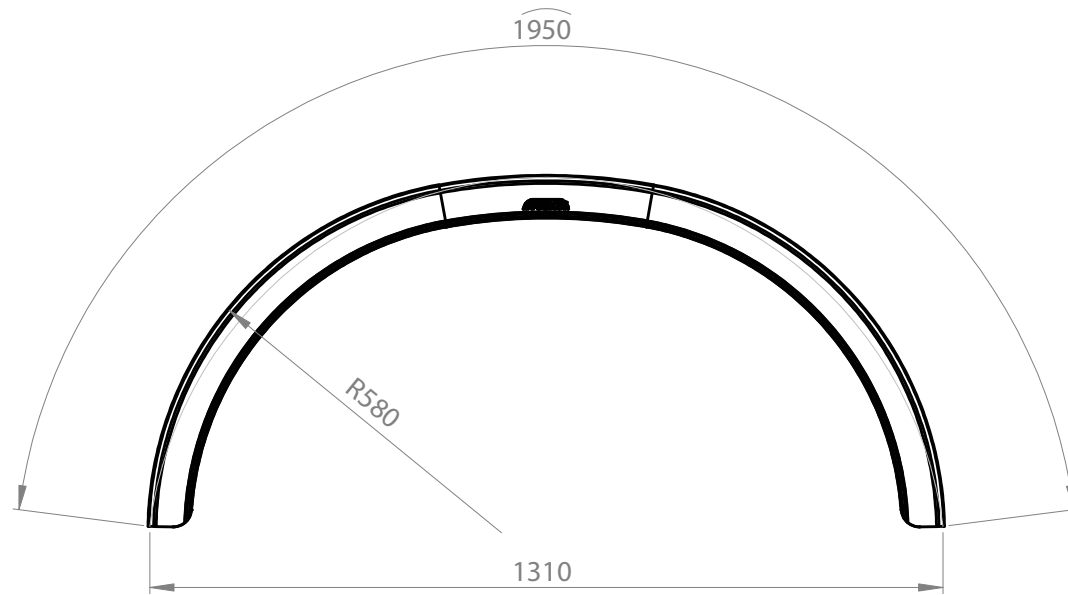

# PARLOK MEDIUM BLUE 22.5" MEGA STEER MUDGUARD

PN:	105470
Drawing Number:	101190
Size:	480x1950 R580
Material:	PE=HD
Weight:	3.2kg

105470  
[www.mtw.co.nz](http://www.mtw.co.nz)