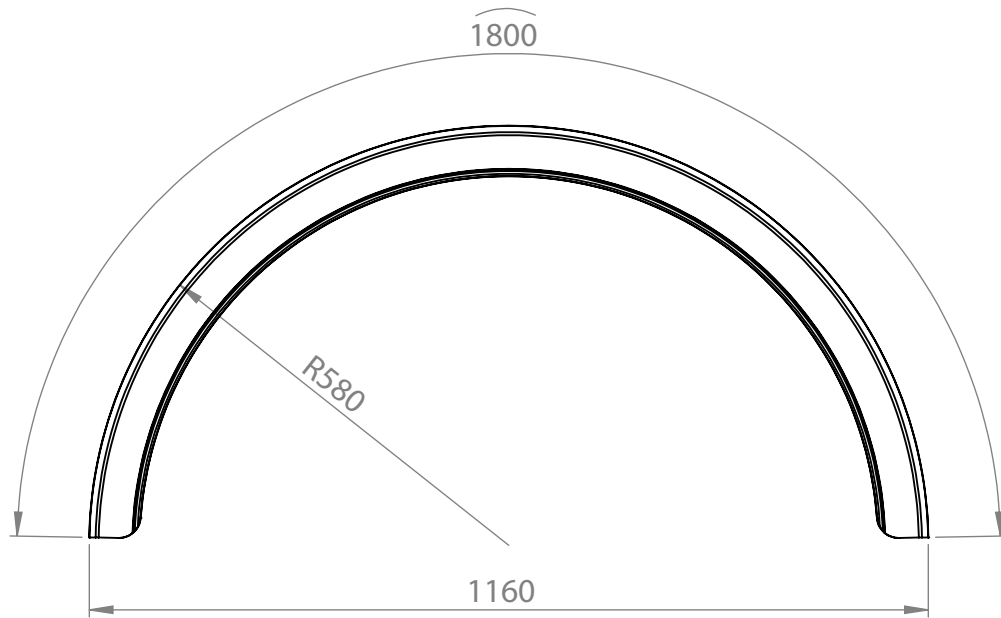

PARLOK MEDIUM BLUE 22.5" MEGA MUDGUARD

PN:	105454
Drawing Number:	101378
Size:	480x1800 R580
Material:	PE=HD
Weight:	2.8kg

105454
www.mtw.co.nz