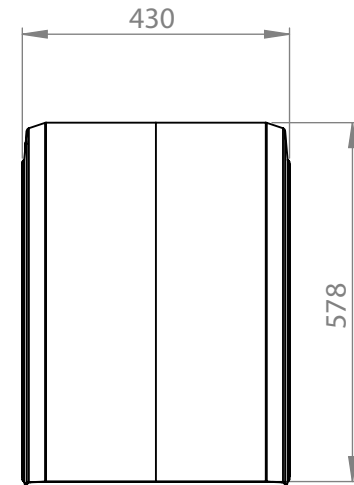

PARLOK DARK GREEN 22.5" SINGLE MUDGUARD

PN:	105441
Drawing Number:	101510
Size:	430x1900 R650
Material:	PE=HD
Weight:	2.8kg

105441
www.mtw.co.nz