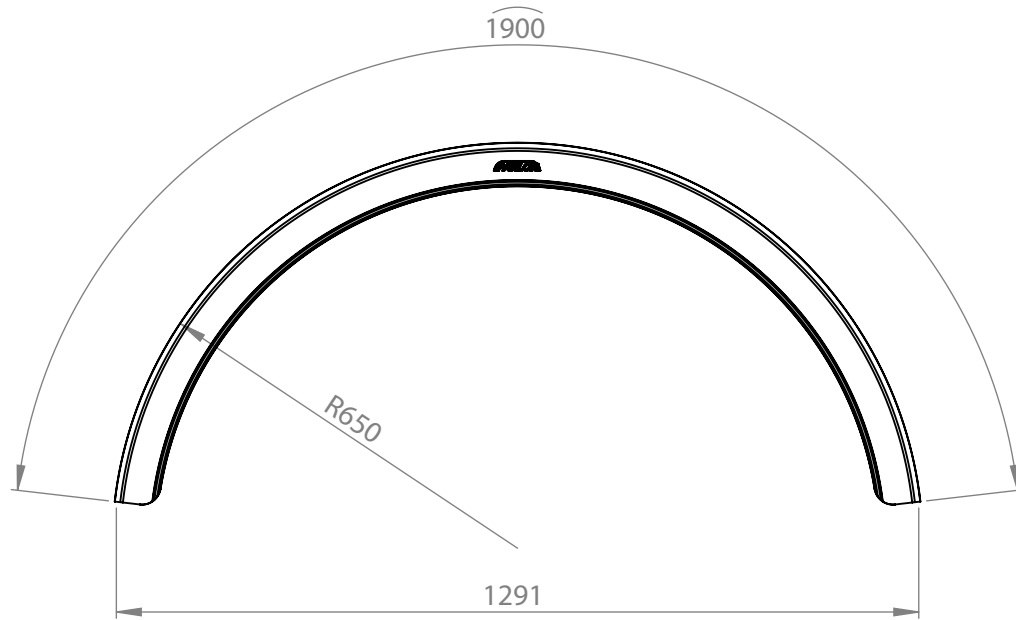

PARLOK DARK GREEN 22.5" SINGLE MUDGUARD

PN:	105441
Drawing Number:	101510
Size:	430x1900 R650
Material:	PE=HD
Weight:	2.8kg

105441
www.mtw.co.nz