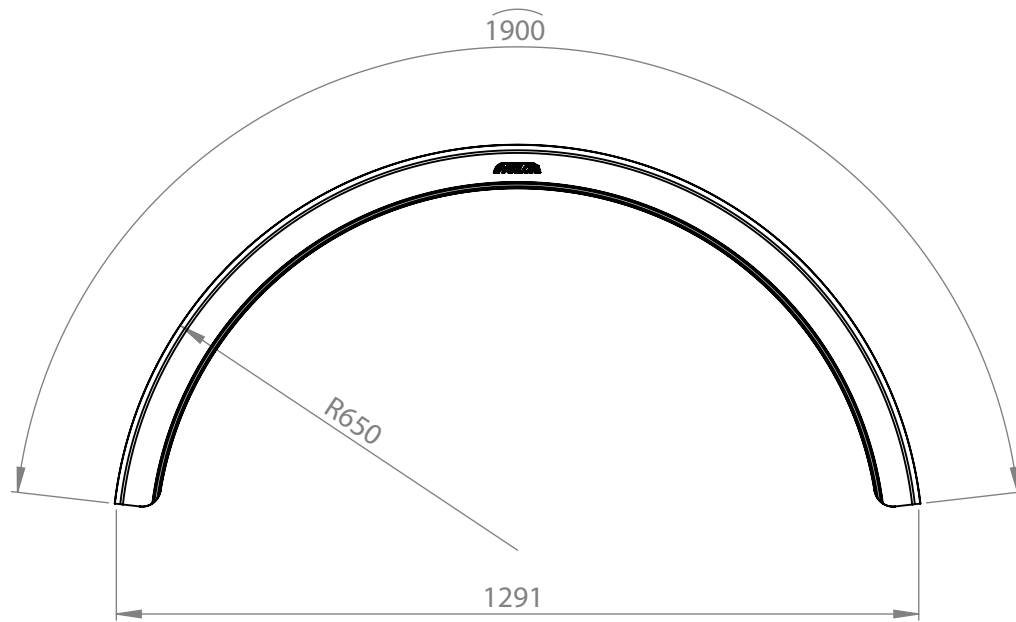

PARLOK LIGHT BLUE 22.5" SINGLE MUDGUARD

PN:	105439
Drawing Number:	101510
Size:	430x1900 R650
Material:	PE=HD
Weight:	2.8kg

105439
www.mtw.co.nz