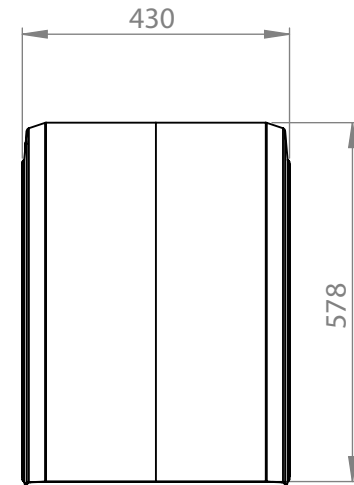

PARLOK LIGHT BLUE 22.5" SINGLE MUDGUARD

PN:	105439
Drawing Number:	101510
Size:	430x1900 R650
Material:	PE=HD
Weight:	2.8kg

105439
www.mtw.co.nz