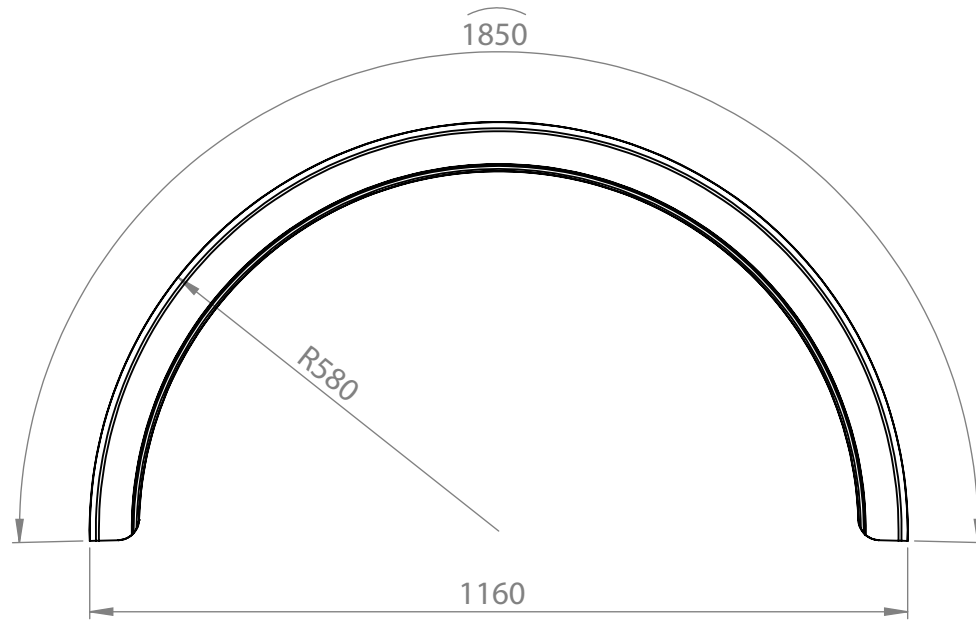

PARLOK LIGHT BLUE 22.5" DUAL MUDGUARD

PN:	105438
Drawing Number:	101110
Size:	630x1850 R580
Material:	PE=HD
Weight:	3kg

105438
www.mtw.co.nz