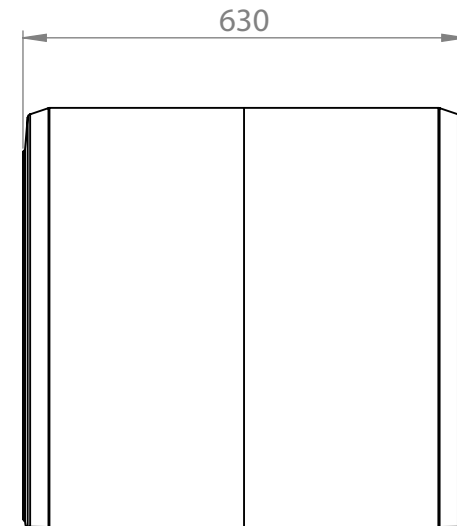

PARLOK LIGHT BLUE 22.5" DUAL MUDGUARD

PN:	105438
Drawing Number:	101110
Size:	630x1850 R580
Material:	PE=HD
Weight:	3kg

105438
www.mtw.co.nz