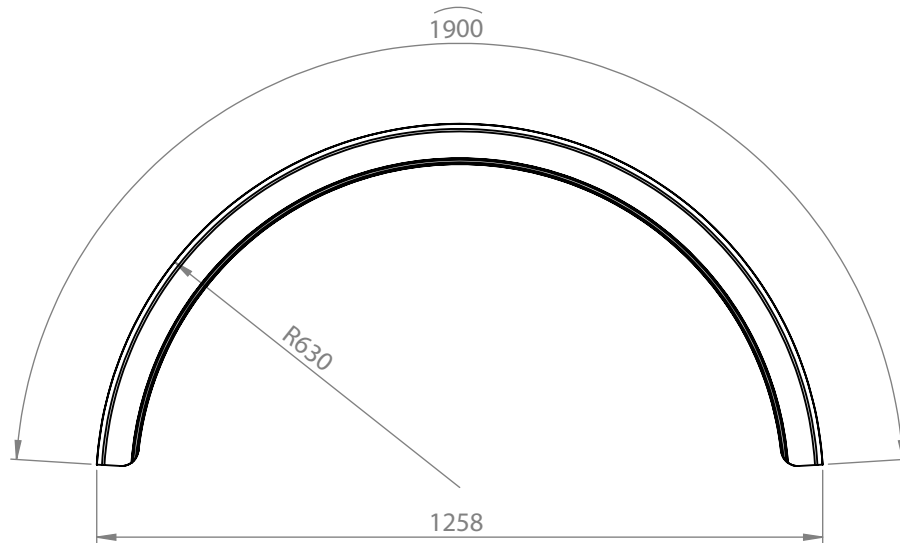

# PARLOK YELLOW 11R 22.5" MUDGUARD

PN:	105436
Drawing Number:	101052
Size:	650x1900 R630
Material:	PE=HD
Weight:	4.2kg

105436  
[www.mtw.co.nz](http://www.mtw.co.nz)