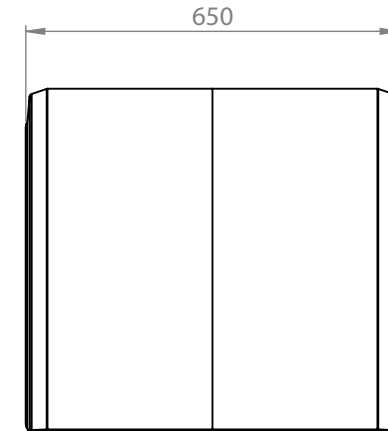

# PARLOK YELLOW 11R 22.5" MUDGUARD

PN:	105436
Drawing Number:	101052
Size:	650x1900 R630
Material:	PE=HD
Weight:	4.2kg

105436  
[www.mtw.co.nz](http://www.mtw.co.nz)