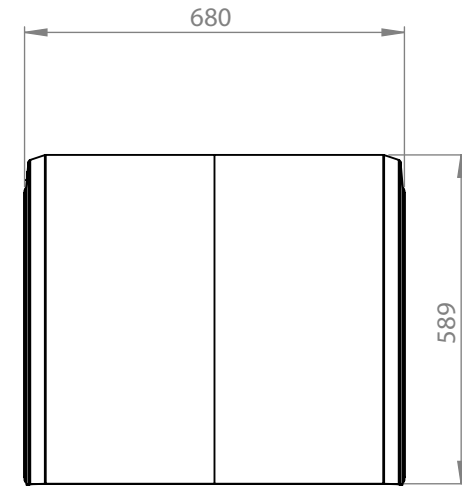

PARLOK YELLOW 22.5" MUDGUARD

PN:	105435
Drawing Number:	100880
Size:	680x1900 R630
Material:	PE=HD
Weight:	4.5kg

105435
www.mtw.co.nz