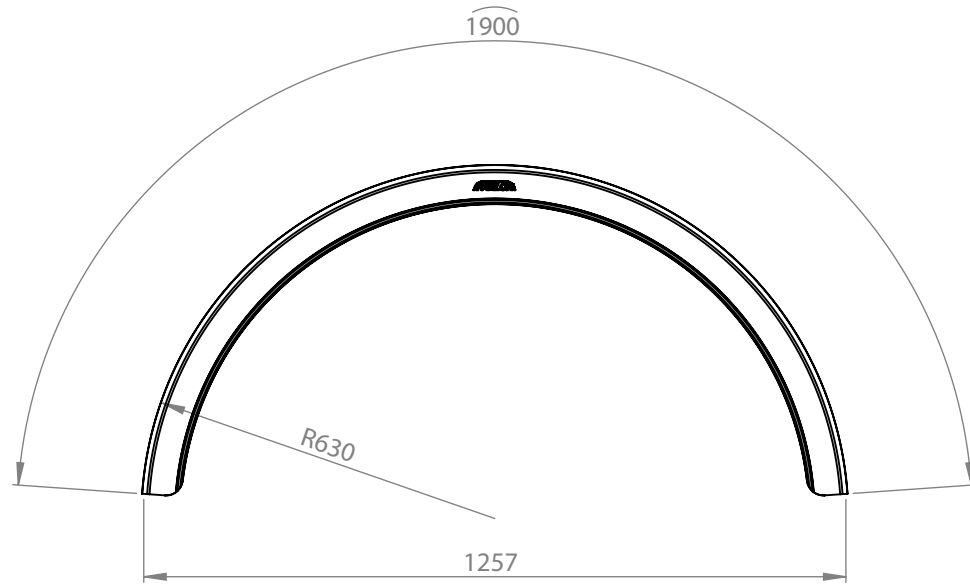

PARLOK YELLOW 22.5" MUDGUARD

PN:	105435
Drawing Number:	100880
Size:	680x1900 R630
Material:	PE=HD
Weight:	4.5kg

105435
www.mtw.co.nz