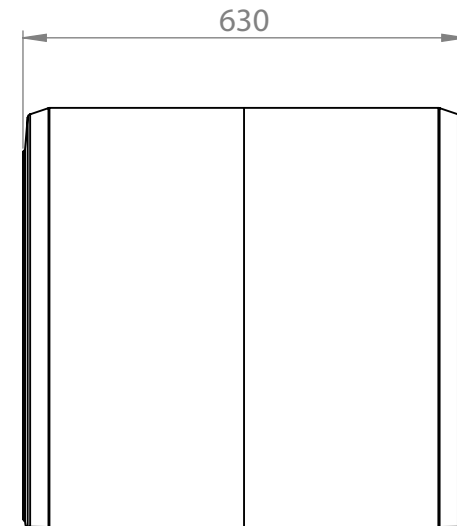

# PARLOK DARK GREEN 22.5" DUAL MUDGUARD

PN:	105433
Drawing Number:	101110
Size:	630x1850 R580
Material:	PE=HD
Weight:	3kg

105433  
[www.mtw.co.nz](http://www.mtw.co.nz)