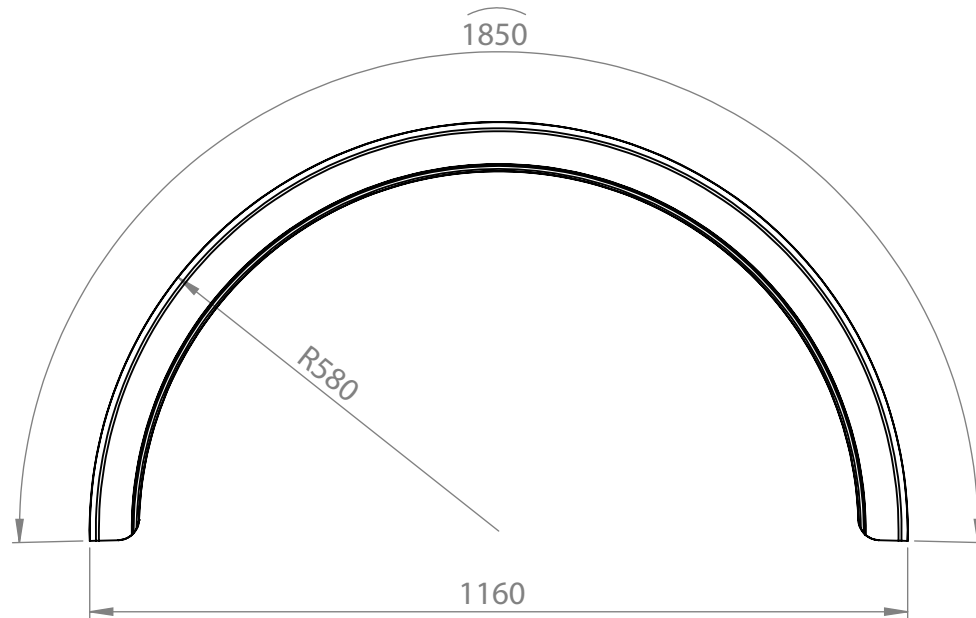

# PARLOK DARK GREEN 22.5" DUAL MUDGUARD

PN:	105433
Drawing Number:	101110
Size:	630x1850 R580
Material:	PE=HD
Weight:	3kg

105433  
[www.mtw.co.nz](http://www.mtw.co.nz)