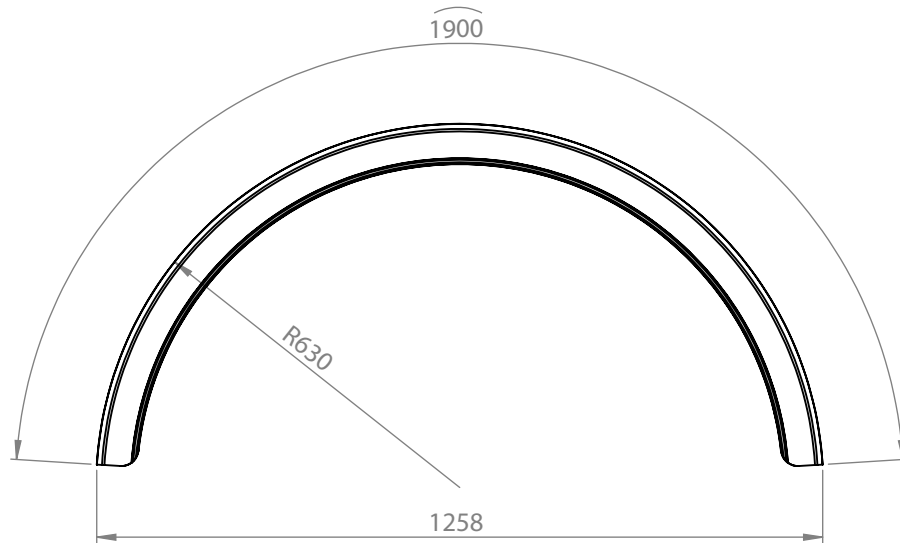

# PARLOK DARK GREEN 11R 22.5" MUDGUARD

|                 |               |
|-----------------|---------------|
| PN:             | 105432        |
| Drawing Number: | 101052        |
| Size:           | 650x1900 R630 |
| Material:       | PE=HD         |
| Weight:         | 4.2kg         |