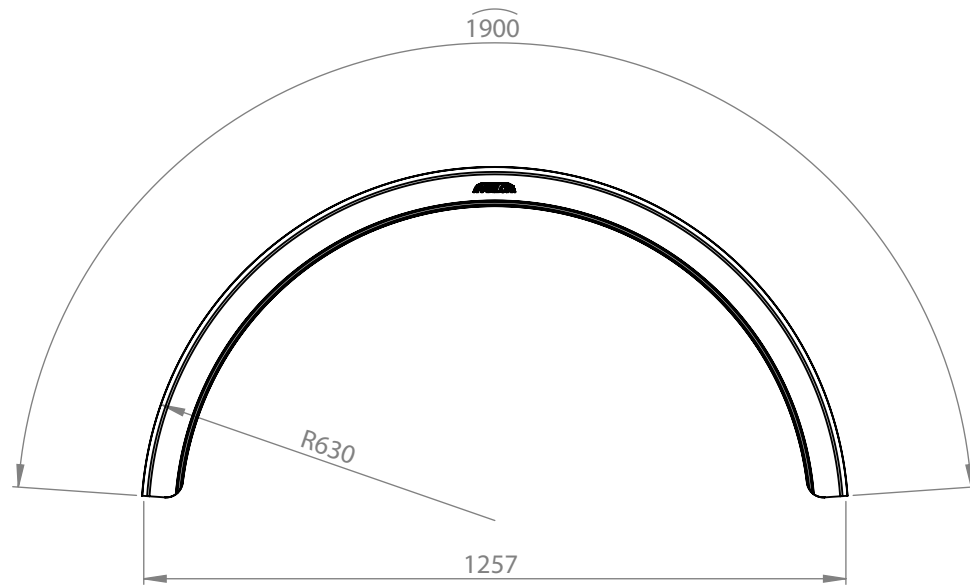

PARLOK RED 22.5" MUDGUARD

PN:	105431
Drawing Number:	100880
Size:	680x1900 R630
Material:	PE=HD
Weight:	4.5kg

105431
www.mtw.co.nz