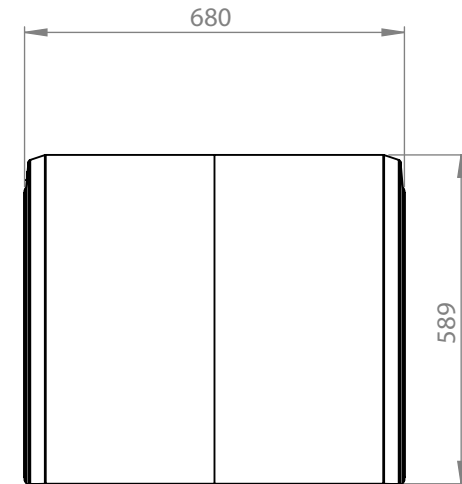

PARLOK RED 22.5" MUDGUARD

PN:	105431
Drawing Number:	100880
Size:	680x1900 R630
Material:	PE=HD
Weight:	4.5kg

105431
www.mtw.co.nz