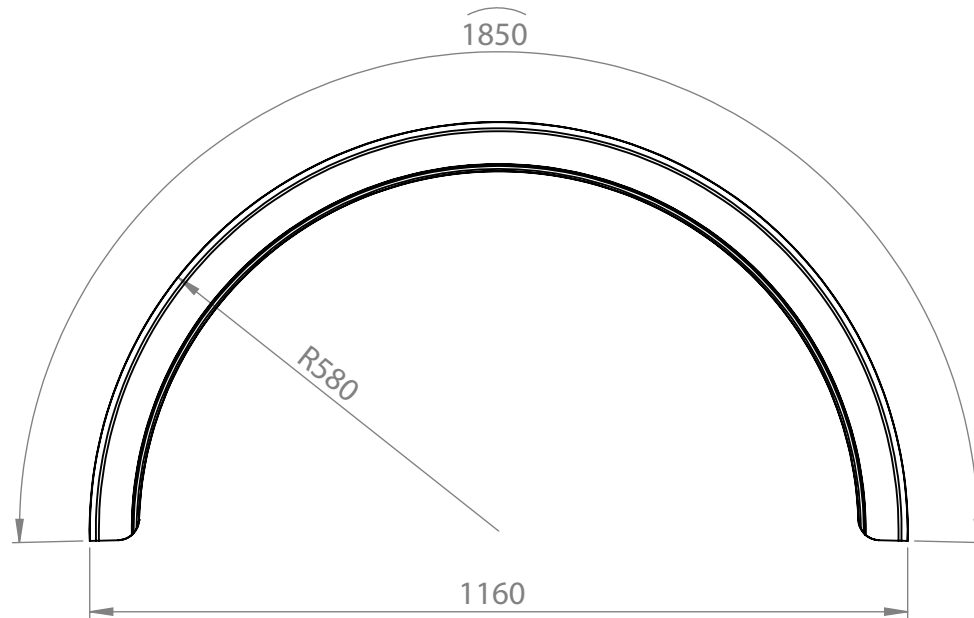

PARLOK RED 22.5" DUAL MUDGUARD

PN:	105430
Drawing Number:	101110
Size:	630x1850 R580
Material:	PE=HD
Weight:	3kg

105430
www.mtw.co.nz