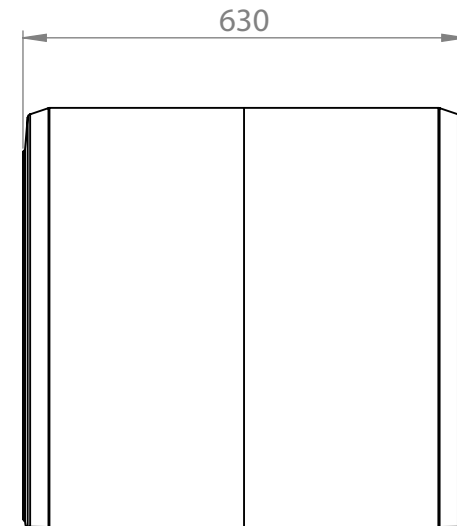

PARLOK RED 22.5" DUAL MUDGUARD

PN:	105430
Drawing Number:	101110
Size:	630x1850 R580
Material:	PE=HD
Weight:	3kg

105430
www.mtw.co.nz