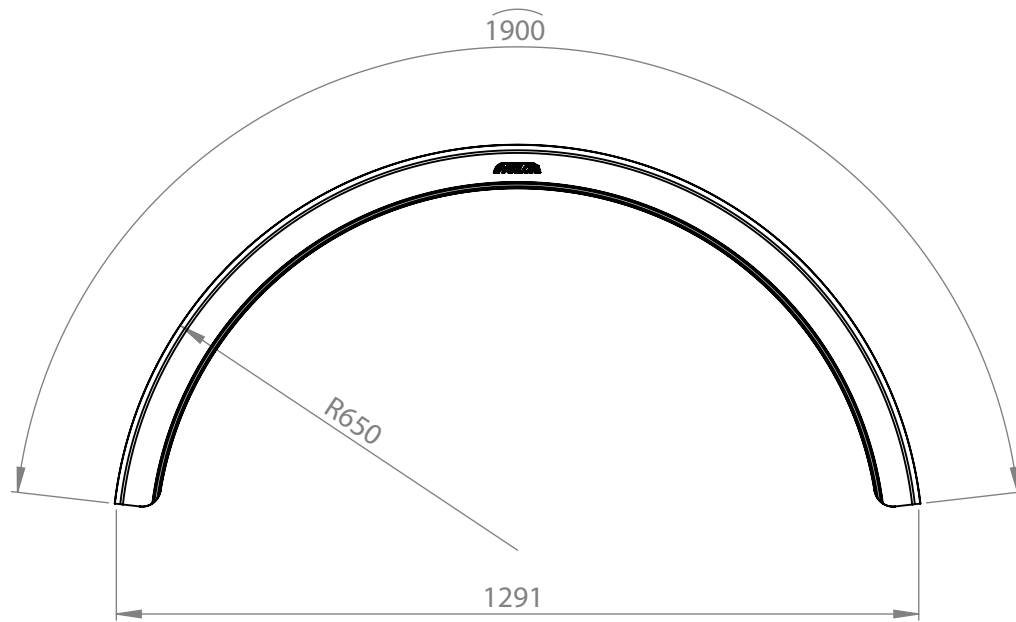

PARLOK RED 22.5" SINGLE MUDGUARD

PN:	105429
Drawing Number:	101510
Size:	430x1900 R650
Material:	PE=HD
Weight:	2.8kg

105429
www.mtw.co.nz