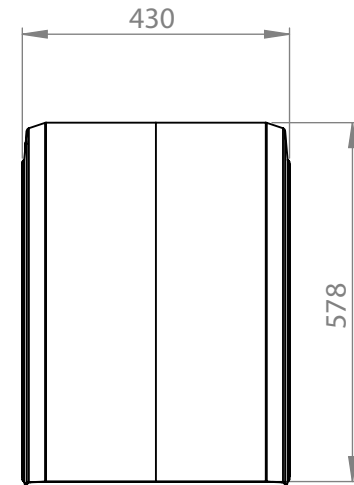

PARLOK RED 22.5" SINGLE MUDGUARD

PN:	105429
Drawing Number:	101510
Size:	430x1900 R650
Material:	PE=HD
Weight:	2.8kg

105429
www.mtw.co.nz