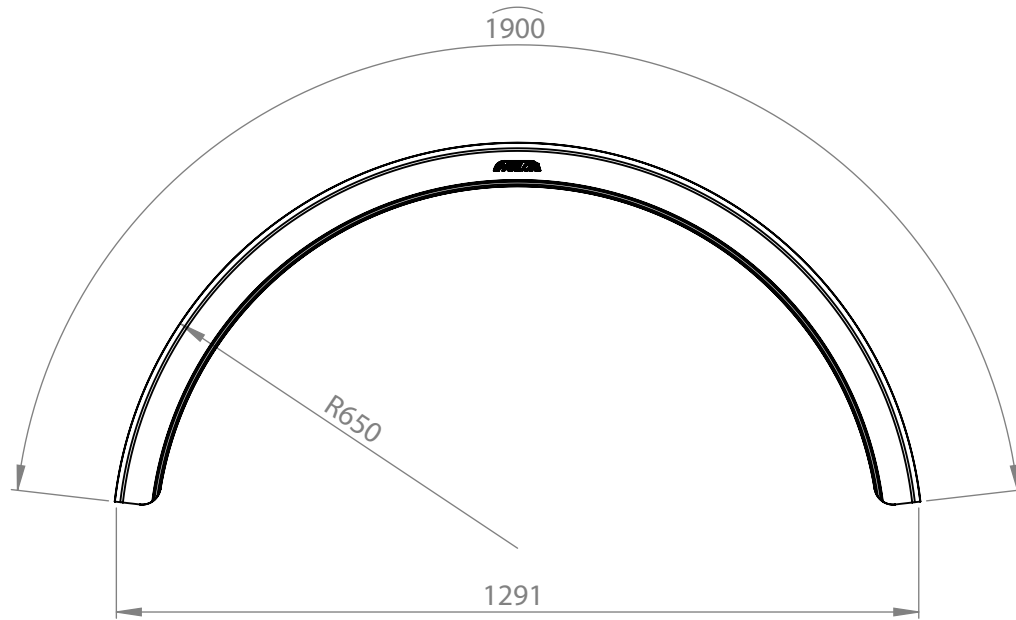

PARLOK SILVER 22.5" SINGLE MUDGUARD

PN:	105427
Drawing Number:	101510
Size:	430x1900 R650
Material:	PE=HD
Weight:	2.8kg

105427
www.mtw.co.nz