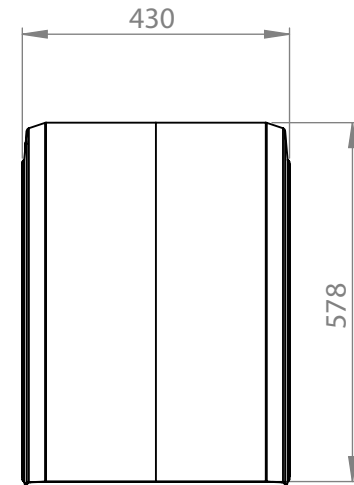

PARLOK SILVER 22.5" SINGLE MUDGUARD

PN:	105427
Drawing Number:	101510
Size:	430x1900 R650
Material:	PE=HD
Weight:	2.8kg

105427
www.mtw.co.nz