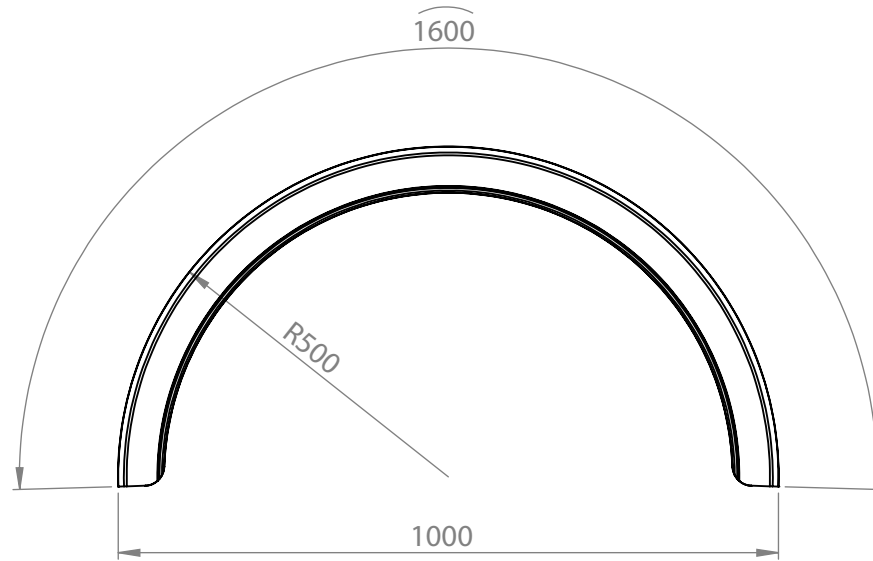

# PARLOK DARK BLUE 17.5" MUDGUARD

PN:	105372
Drawing Number:	101350
Size:	500x1600 R500
Material:	PE=HD
Weight:	2.6kg

105372  
[www.mtw.co.nz](http://www.mtw.co.nz)