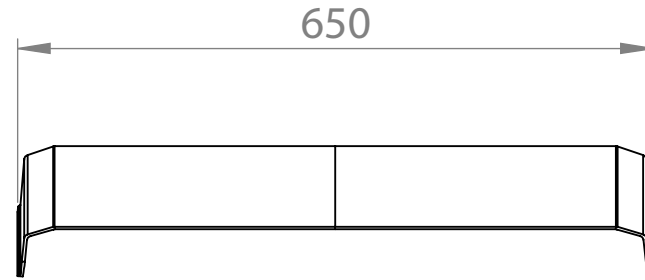

# PARLOK SILVER 19.5" 1/4 GUARD

PN:	105357
Drawing Number:	101017
Size:	650x650 R630
Material:	PE=HD
Weight:	1.4kg

105357  
[www.mtw.co.nz](http://www.mtw.co.nz)