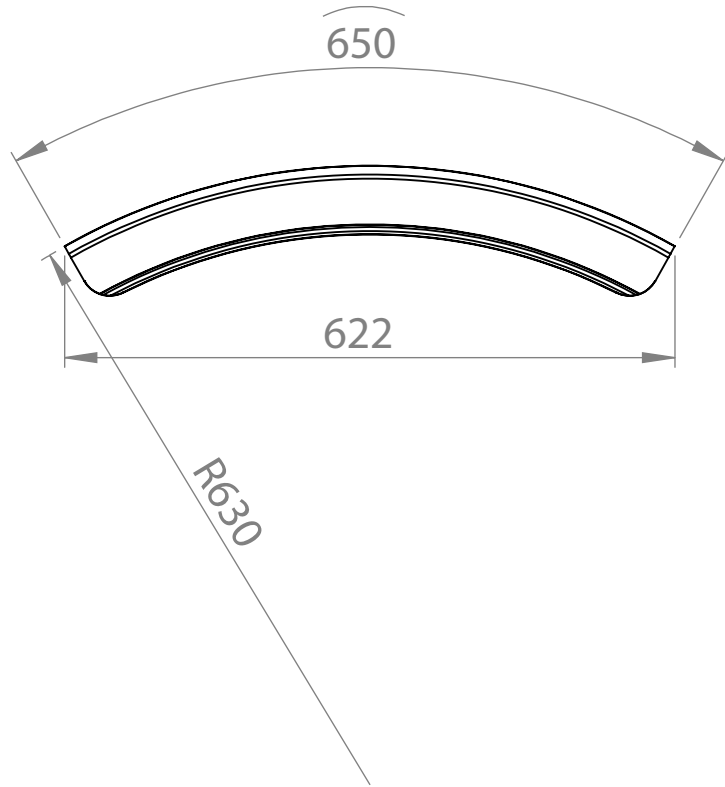

# PARLOK SILVER 19.5" 1/4 GUARD

PN:	105357
Drawing Number:	101017
Size:	650x650 R630
Material:	PE=HD
Weight:	1.4kg

105357  
[www.mtw.co.nz](http://www.mtw.co.nz)