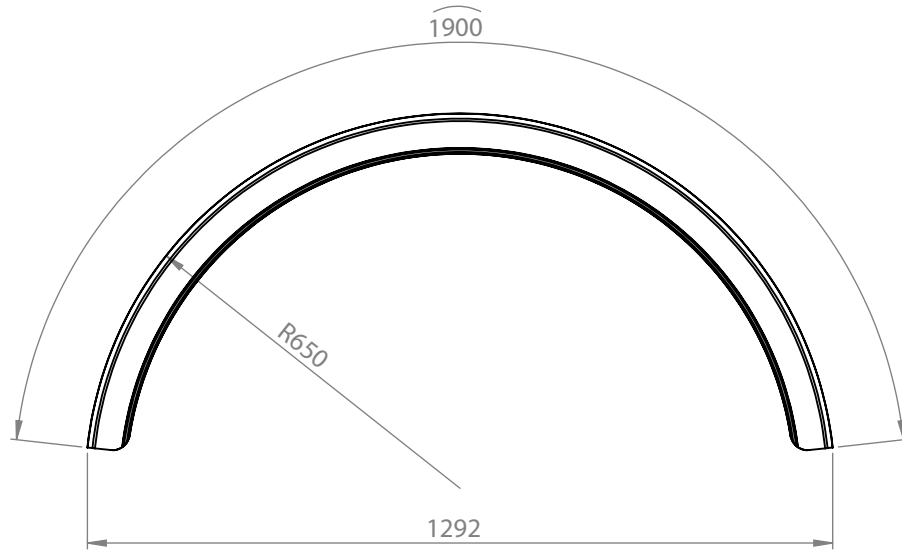

PARLOK MEDIUM BLUE 11R 22.5" MUDGUARD

PN:	105298
Drawing Number:	101479
Size:	430x1900 R650
Material:	PE=HD
Weight:	2.7kg

105298
www.mtw.co.nz