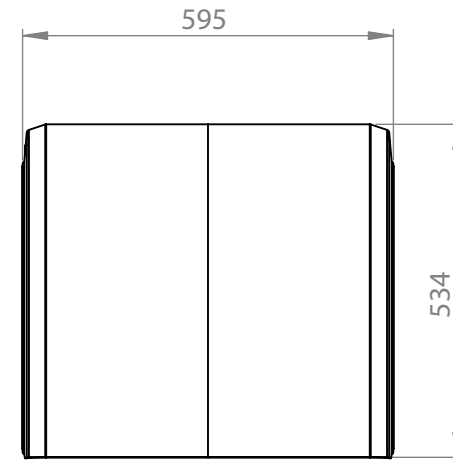

PARLOK MEDIUM BLUE 19.5" MUDGUARD

PN:	105295
Drawing Number:	101234
Size:	595x1700 R550
Material:	PE=HD
Weight:	3.6kg

105295
www.mtw.co.nz