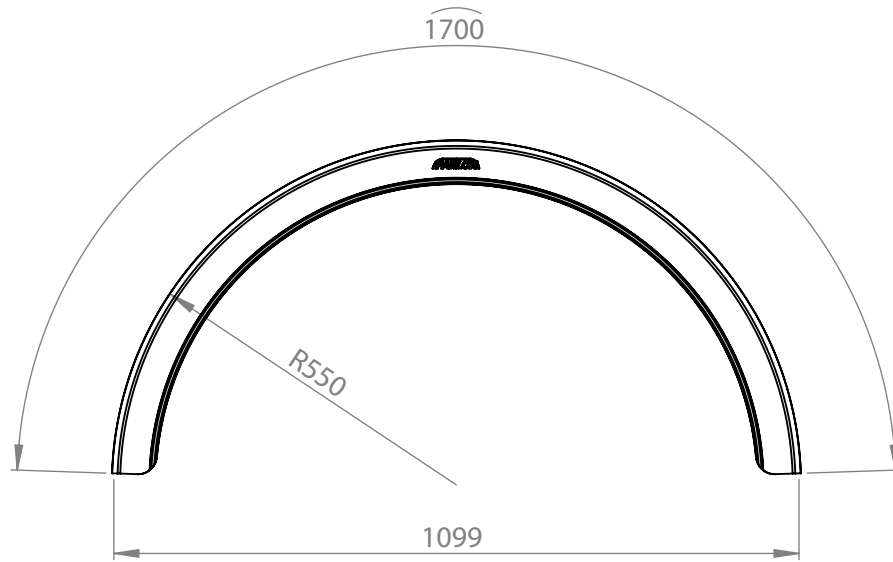

PARLOK MEDIUM BLUE 19.5" MUDGUARD

PN:	105295
Drawing Number:	101234
Size:	595x1700 R550
Material:	PE=HD
Weight:	3.6kg

105295
www.mtw.co.nz