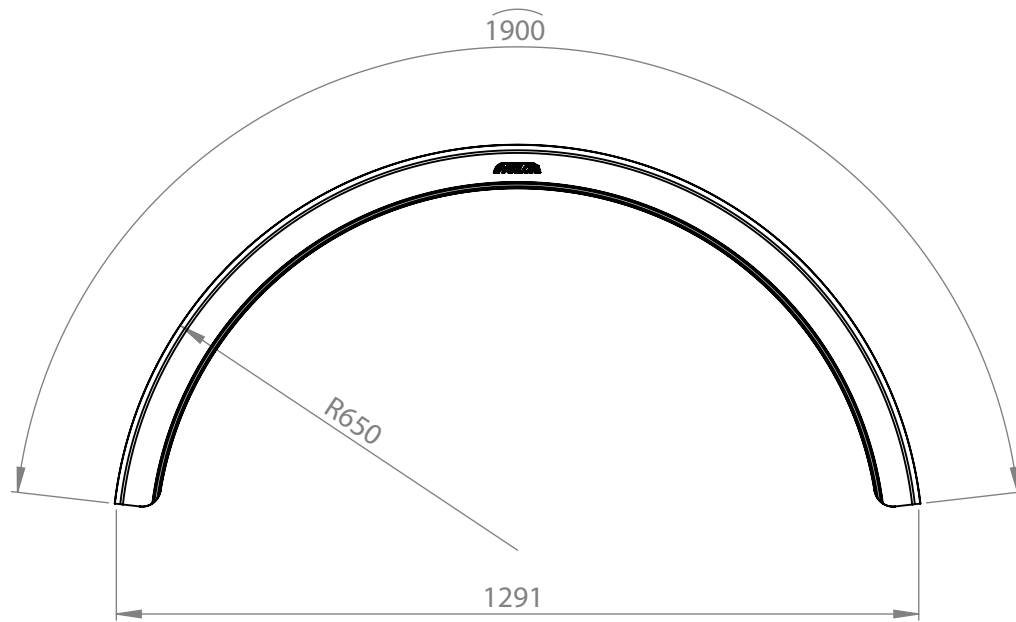

PARLOK YELLOW 22.5" SINGLE MUDGUARD

PN:	104467
Drawing Number:	101510
Size:	430x1900 R650
Material:	PE=HD
Weight:	2.8kg

104467
www.mtw.co.nz