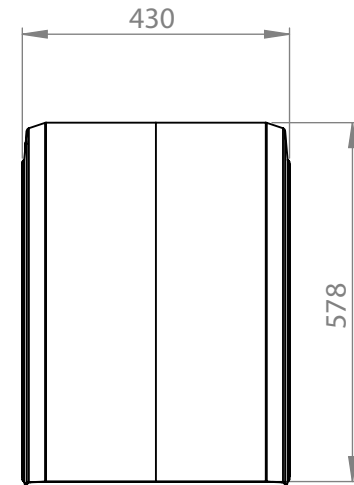

PARLOK YELLOW 22.5" SINGLE MUDGUARD

PN:	104467
Drawing Number:	101510
Size:	430x1900 R650
Material:	PE=HD
Weight:	2.8kg

104467
www.mtw.co.nz